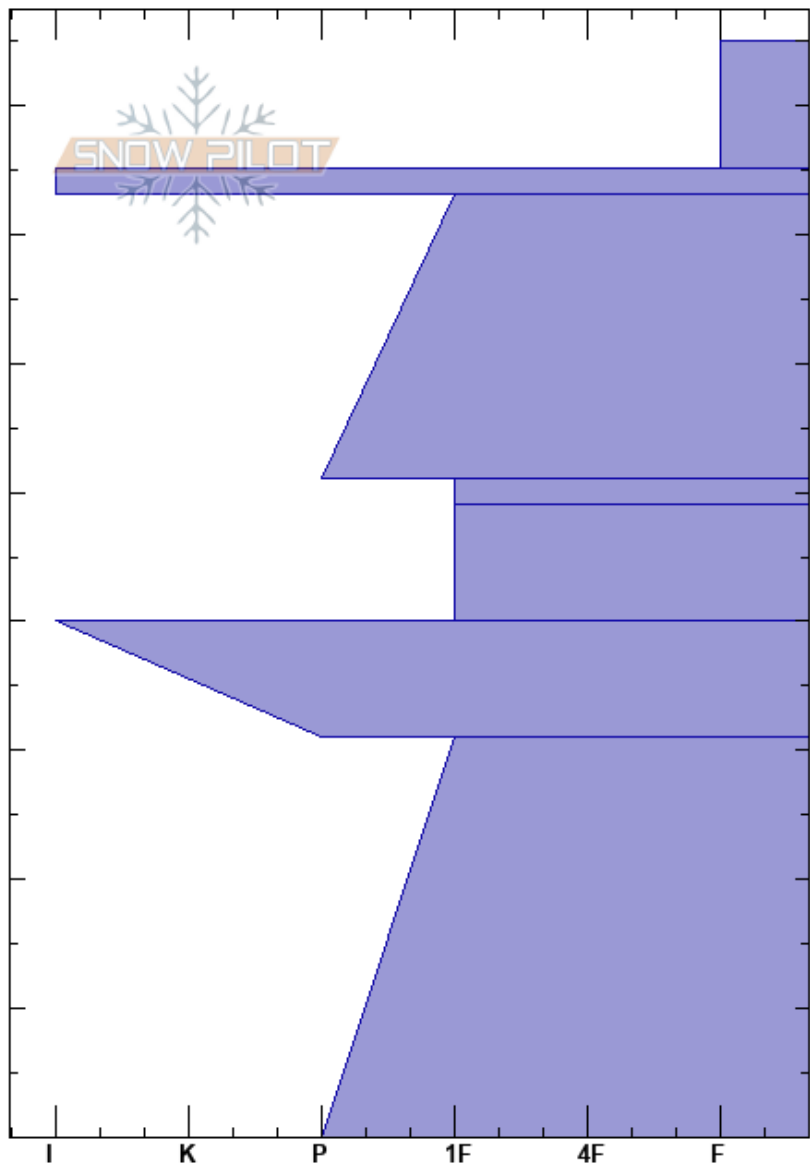

Tigers Terrace
 Whistler
 BC
Elevation: 1770 m
Aspect: NE
Specifics:

Nicholas Bollinger
 09/12/2023 - 01:15
Co-ord: 50.06872N, -122.95574W
Slope Angle: 17°
Wind Loading: no

Stability:
Air Temperature: -10.1°C **PF:** 35
Sky Cover: CLR
Precipitation: NO
Wind: Calm

Layer Notes:
 85-75cm: Surface hoar from night bef
 51-49cm: CTM 12 ECTP 14
 51-49cm: Problematic layer
 40-31cm: Variable, suspect facet

Depth (cm)	Crystal		Moisture	ρ kg/m ³	Stability tests & Layer comments
	Form	Size			
85-75	V (/)	4-6 (1)			85-75cm: Surface hoar from night bef
75-70	⊙⊙	1			
60-55	• (/)	1 (2)			
51-49	V (^)	6-10 (4)			← CT12, RP @50cm ← ECTP14 @50cm 51-49cm: CTM 12 ECTP 14
40-31	⊙⊙ (•)	1 (1)			40-31cm: Variable, suspect facet
15-10	•	1			