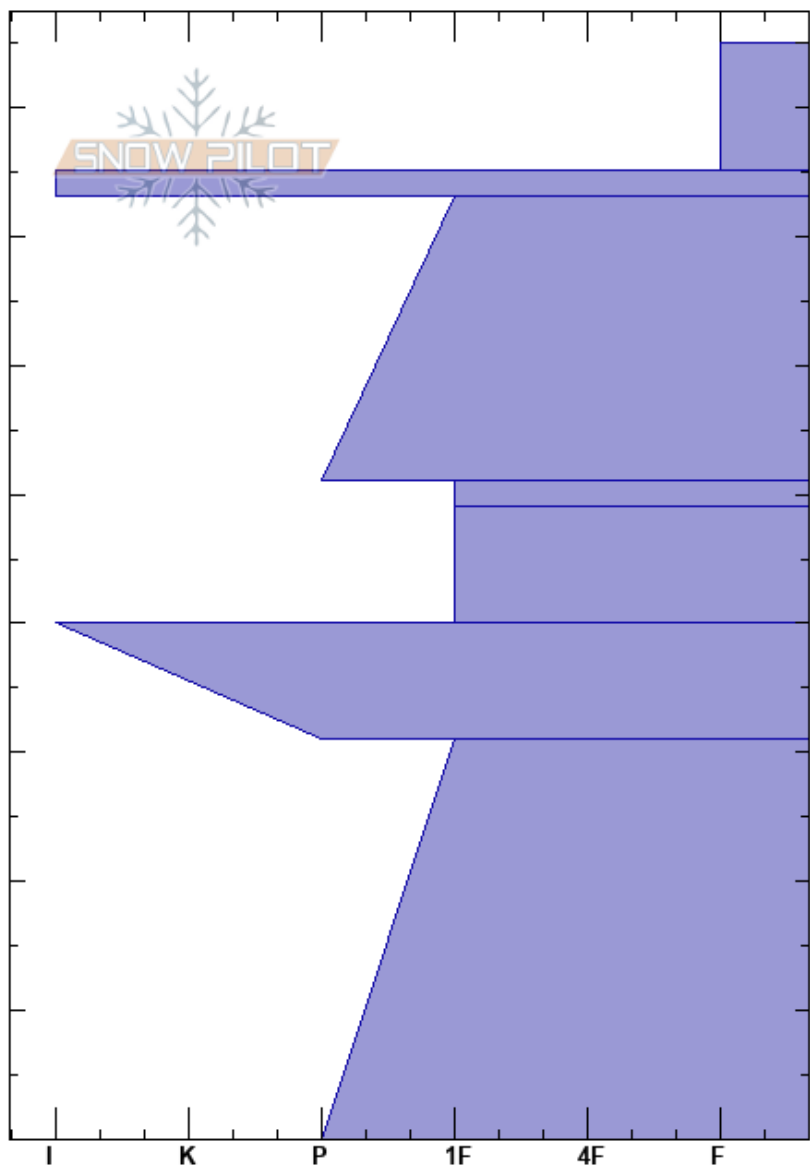

Tigers Terrace
 Whistler
 BC
Elevation: 1770 m
Aspect: NE
Specifics:

Nicholas Bollinger
 09/12/2023 - 01:15
Co-ord: 50.06872N, -122.95574W
Slope Angle: 17°
Wind Loading: no

Stability:
Air Temperature: -10.1°C **PF:** 35
Sky Cover: CLR
Precipitation: NO
Wind: Calm

Layer Notes:
 85-75cm: Surface hoar from night bef
 51-49cm: CTM 12 ECTP 14
 51-49cm: Problematic layer
 40-31cm: Variable, suspect facet

Depth (cm)	Crystal		Moisture	ρ kg/m ³	Stability tests & Layer comments
	Form	Size			
85					
80	V (/)	4-6 (1)			85-75cm: Surface hoar from night bef
75	⊙⊙	1			
70					
60	• (/)	1 (2)			
55					
50	V (^)	6-10 (4)			← CT12, RP @50cm ← ECTP14 @50cm
45	•	1			51-49cm: CTM 12 ECTP 14
40	⊙⊙ (•)	1 (1)			40-31cm: Variable, suspect facet
35					
30					
20					
15	•	1			
10					
0					