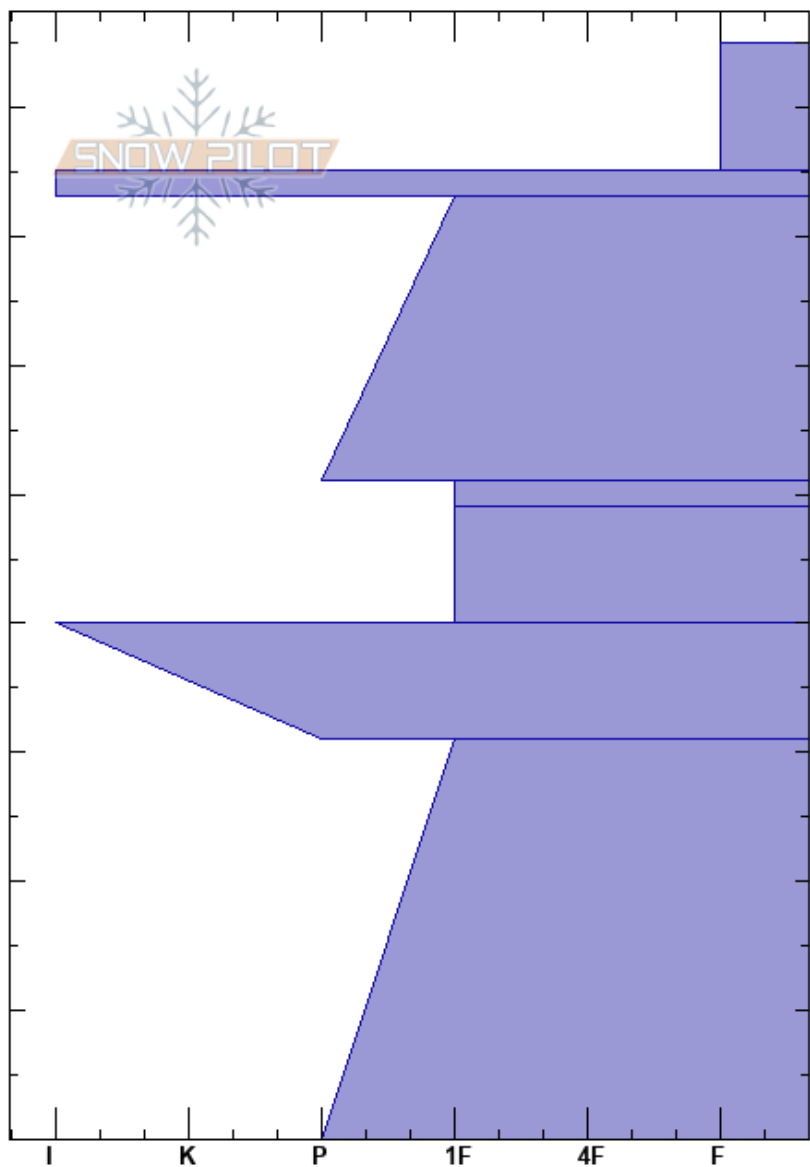

Tigers Terrace
 Whistler
 BC
Elevation: 1770 m
Aspect: NE
Specifics:

Nicholas Bollinger
 09/12/2023 - 01:15
Co-ord: 50.06872N, -122.95574W
Slope Angle: 17°
Wind Loading: no

Stability:
Air Temperature: -10.1°C **PF:** 35
Sky Cover: CLR
Precipitation: NO
Wind: Calm

Layer Notes:
 85-75cm: Surface hoar from night bef
 51-49cm: CTM 12 ECTP 14
 51-49cm: Problematic layer
 40-31cm: Variable, suspect facet

Crystal Form	Crystal Size	Moisture	ρ kg/m ³	Stability tests & Layer comments
V (/)	4-6 (1)			85-75cm: Surface hoar from night bef
⊙⊙	1			
• (/)	1 (2)			
V (^)	6-10 (4)			← CT12, RP @50cm ← ECTP14 @50cm
•	1			51-49cm: CTM 12 ECTP 14
⊙⊙ (•)	1 (1)			40-31cm: Variable, suspect facet
•	1			