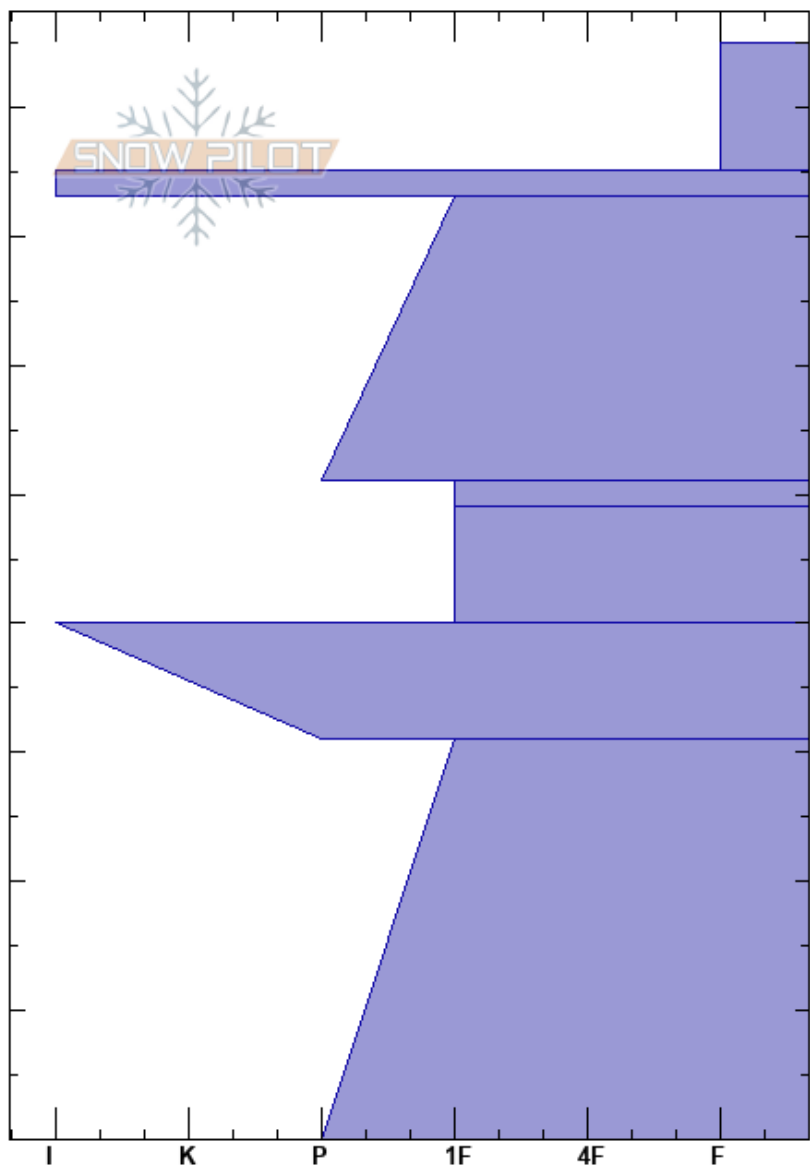

Tigers Terrace
 Whistler
 BC
Elevation: 1770 m
Aspect: NE
Specifics:

Nicholas Bollinger
 09/12/2023 - 01:15
Co-ord: 50.06872N, -122.95574W
Slope Angle: 17°
Wind Loading: no

Stability:
Air Temperature: -10.1°C **PF:** 35
Sky Cover: CLR
Precipitation: NO
Wind: Calm

Layer Notes:
 85-75cm: Surface hoar from night bef
 51-49cm: CTM 12 ECTP 14
 51-49cm: Problematic layer
 40-31cm: Variable, suspect facet

Depth (cm)	Crystal		Moisture	ρ kg/m ³	Stability tests & Layer comments
	Form	Size			
85-75	V (/)	4-6 (1)			85-75cm: Surface hoar from night bef
75-72	⊙⊙	1			
62-60	• (/)	1 (2)			
51-49	V (^)	6-10 (4)			← CT12, RP @50cm ← ECTP14 @50cm 51-49cm: CTM 12 ECTP 14
49-44	•	1			
40-31	⊙⊙ (•)	1 (1)			40-31cm: Variable, suspect facet
15-14	•	1			