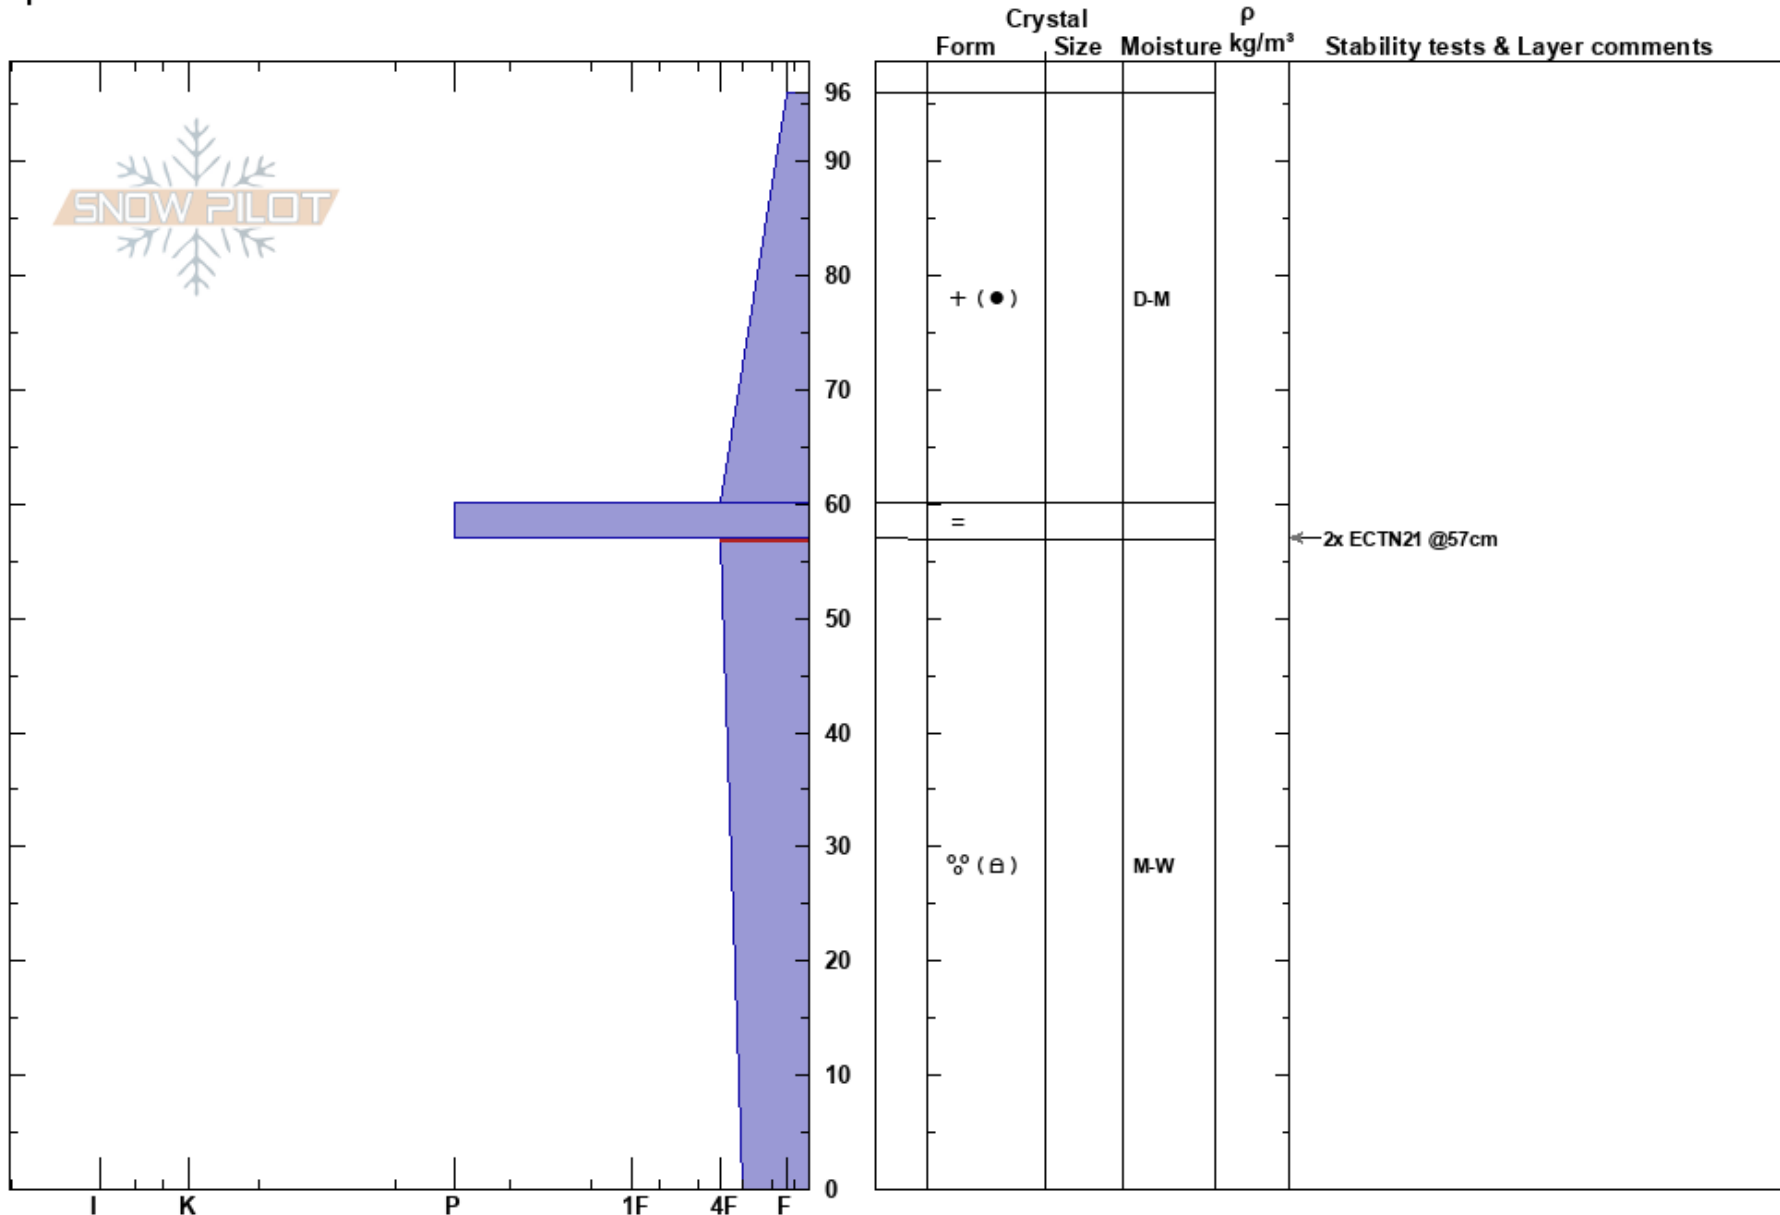

Scalplock 3 (6900 SE)  
Southern Glacier Nationa  
MT

Jackson George  
12/08/2023 - 2:37pm

Co-ord: 48.29979N, -113.57432W

Elevation: 6900 ft

Aspect: 145°

Specifics:

Slope Angle:

Wind Loading:

Stability:

Air Temperature:

Sky Cover: OVC

Precipitation: S2

Wind: Calm

HS:96

Layer Notes:  
57-0cm: Problematic layer

Notes: