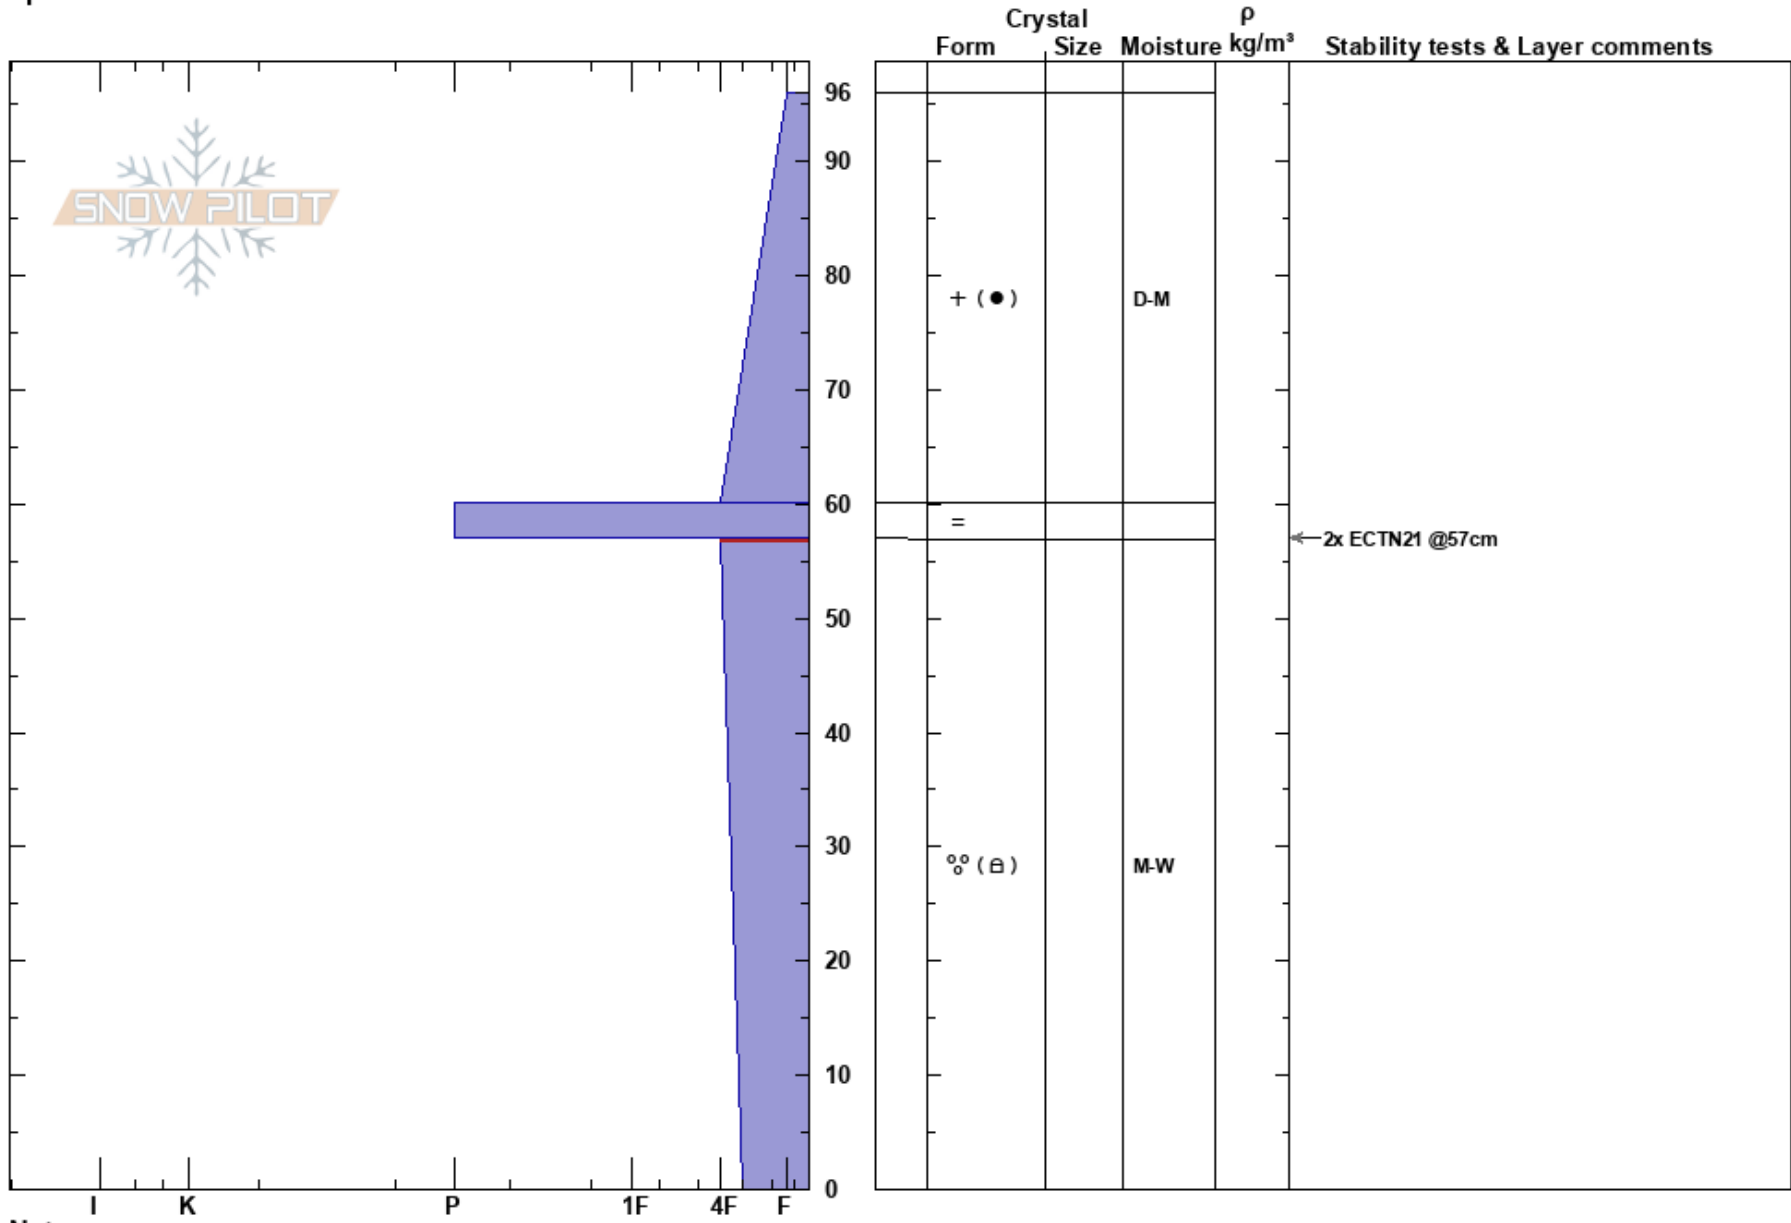

Scalplock 3 (6900 SE)
Southern Glacier Nationa
MT

Jackson George
12/08/2023 - 2:37pm

Co-ord: 48.29979N, -113.57432W

Elevation: 6900 ft

Aspect: 145°

Specifics:

Slope Angle:

Wind Loading:

Stability:

Air Temperature:

Sky Cover: OVC

Precipitation: S2

Wind: Calm

HS:96

Layer Notes:
57-0cm: Problematic layer

Notes: