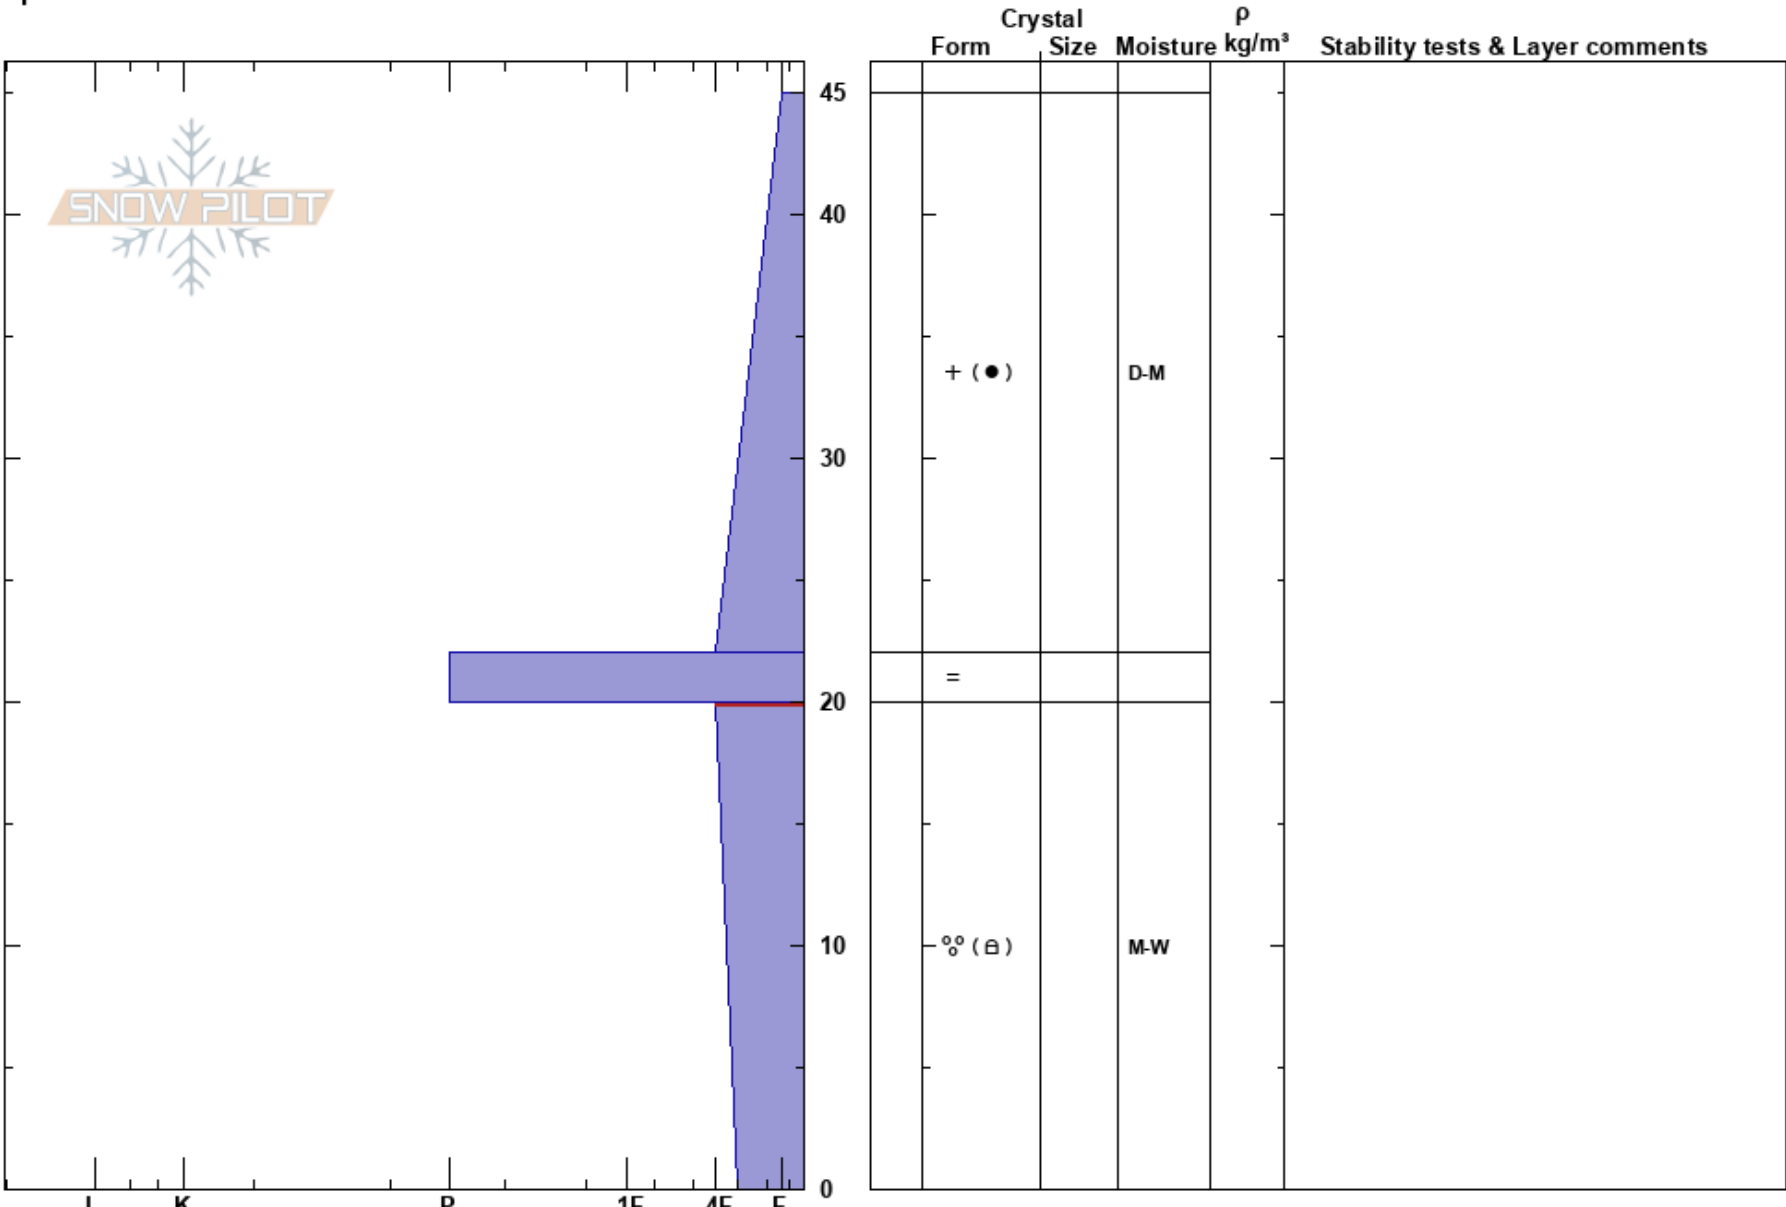

Scalplack 1 (6300 S)  
 Flathead Range  
 MT  
 Elevation: 6300 ft  
 Aspect: 172°  
 Specifics:

Jackson George  
 12/08/2023 - 1:06pm  
 Co-ord: 48.29201N, -113.57604W  
 Slope Angle:  
 Wind Loading:

Stability:  
 Air Temperature:  
 Sky Cover: OVC  
 Precipitation: S1  
 Wind: Calm

HS:45  
 20-0cm: Problematic layer

Notes: