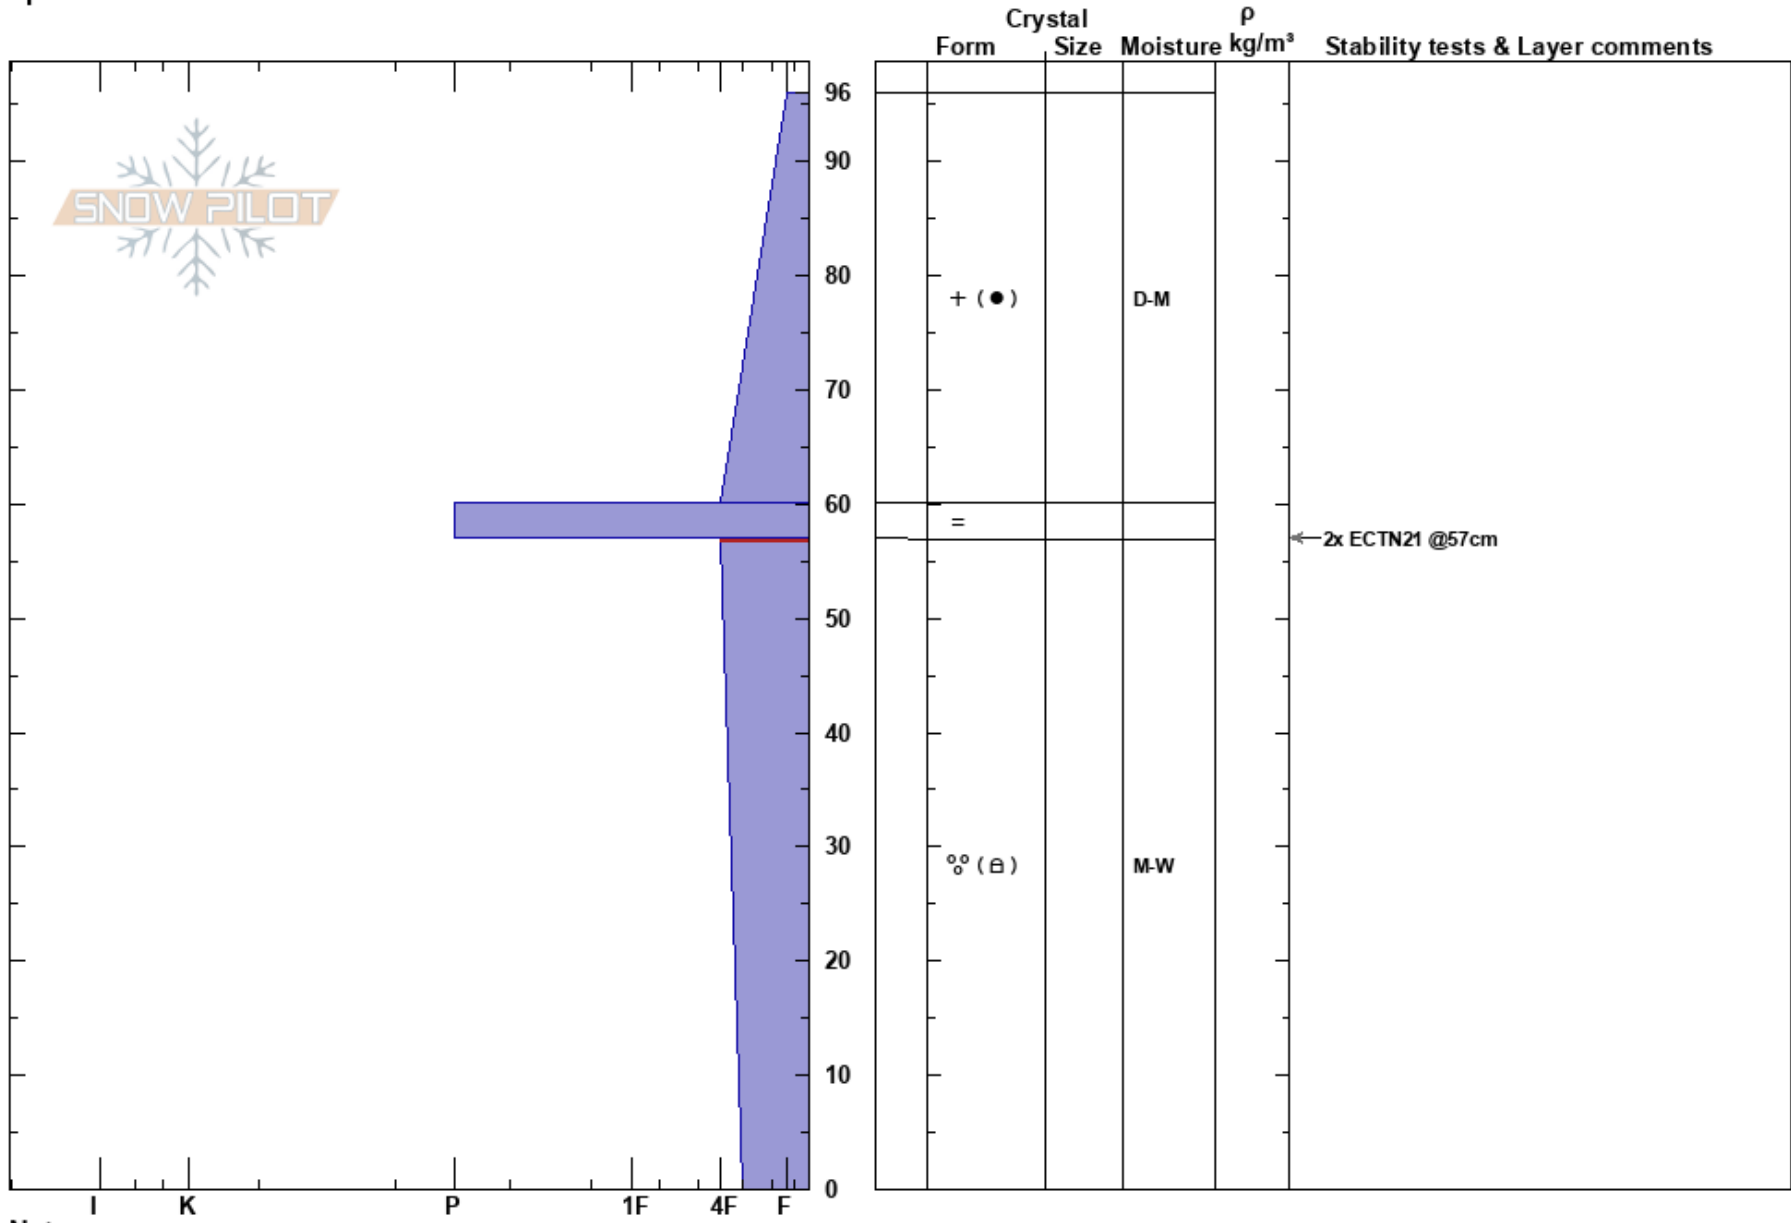

Scalplock 3 (6900 SE)
Southern Glacier Nationa
MT

Jackson George
12/08/2023 - 2:37am

Co-ord: 48.29977N, -113.57433W

Elevation: 6800 ft

Aspect: 145°

Specifics:

Slope Angle:

Wind Loading:

Stability:

Air Temperature:

Sky Cover: OVC

Precipitation: S2

Wind: Calm

HS:96

Layer Notes:
57-0cm: Problematic layer

Notes: