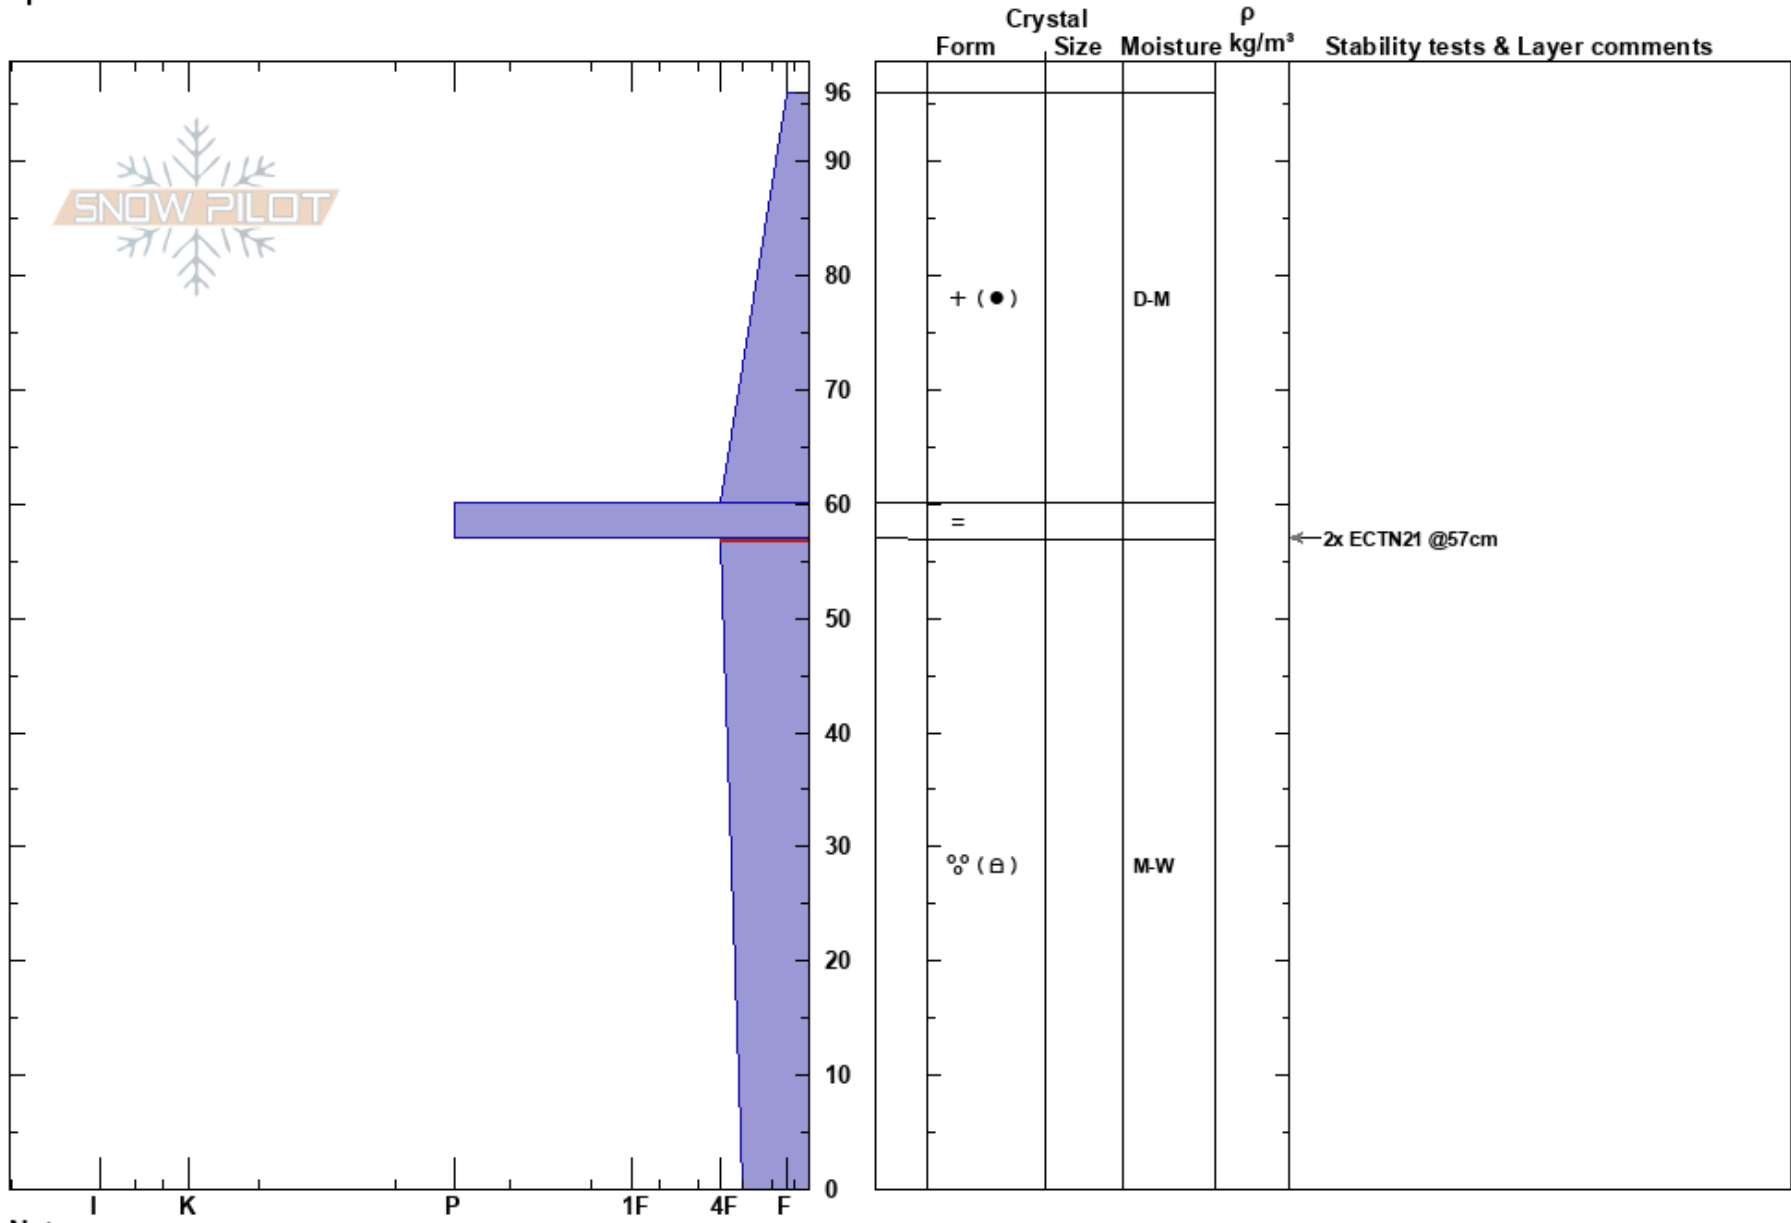

Scalplock 3 (6900 SE)  
Southern Glacier Nationa  
MT

Jackson George  
12/08/2023 - 2:37am

Co-ord: 48.29977N, -113.57433W

Elevation: 6800 ft

Aspect: 145°

Specifics:

Slope Angle:

Wind Loading:

Stability:

Air Temperature:

Sky Cover: OVC

Precipitation: S2

Wind: Calm

HS:96

Layer Notes:  
57-0cm: Problematic layer

Notes: