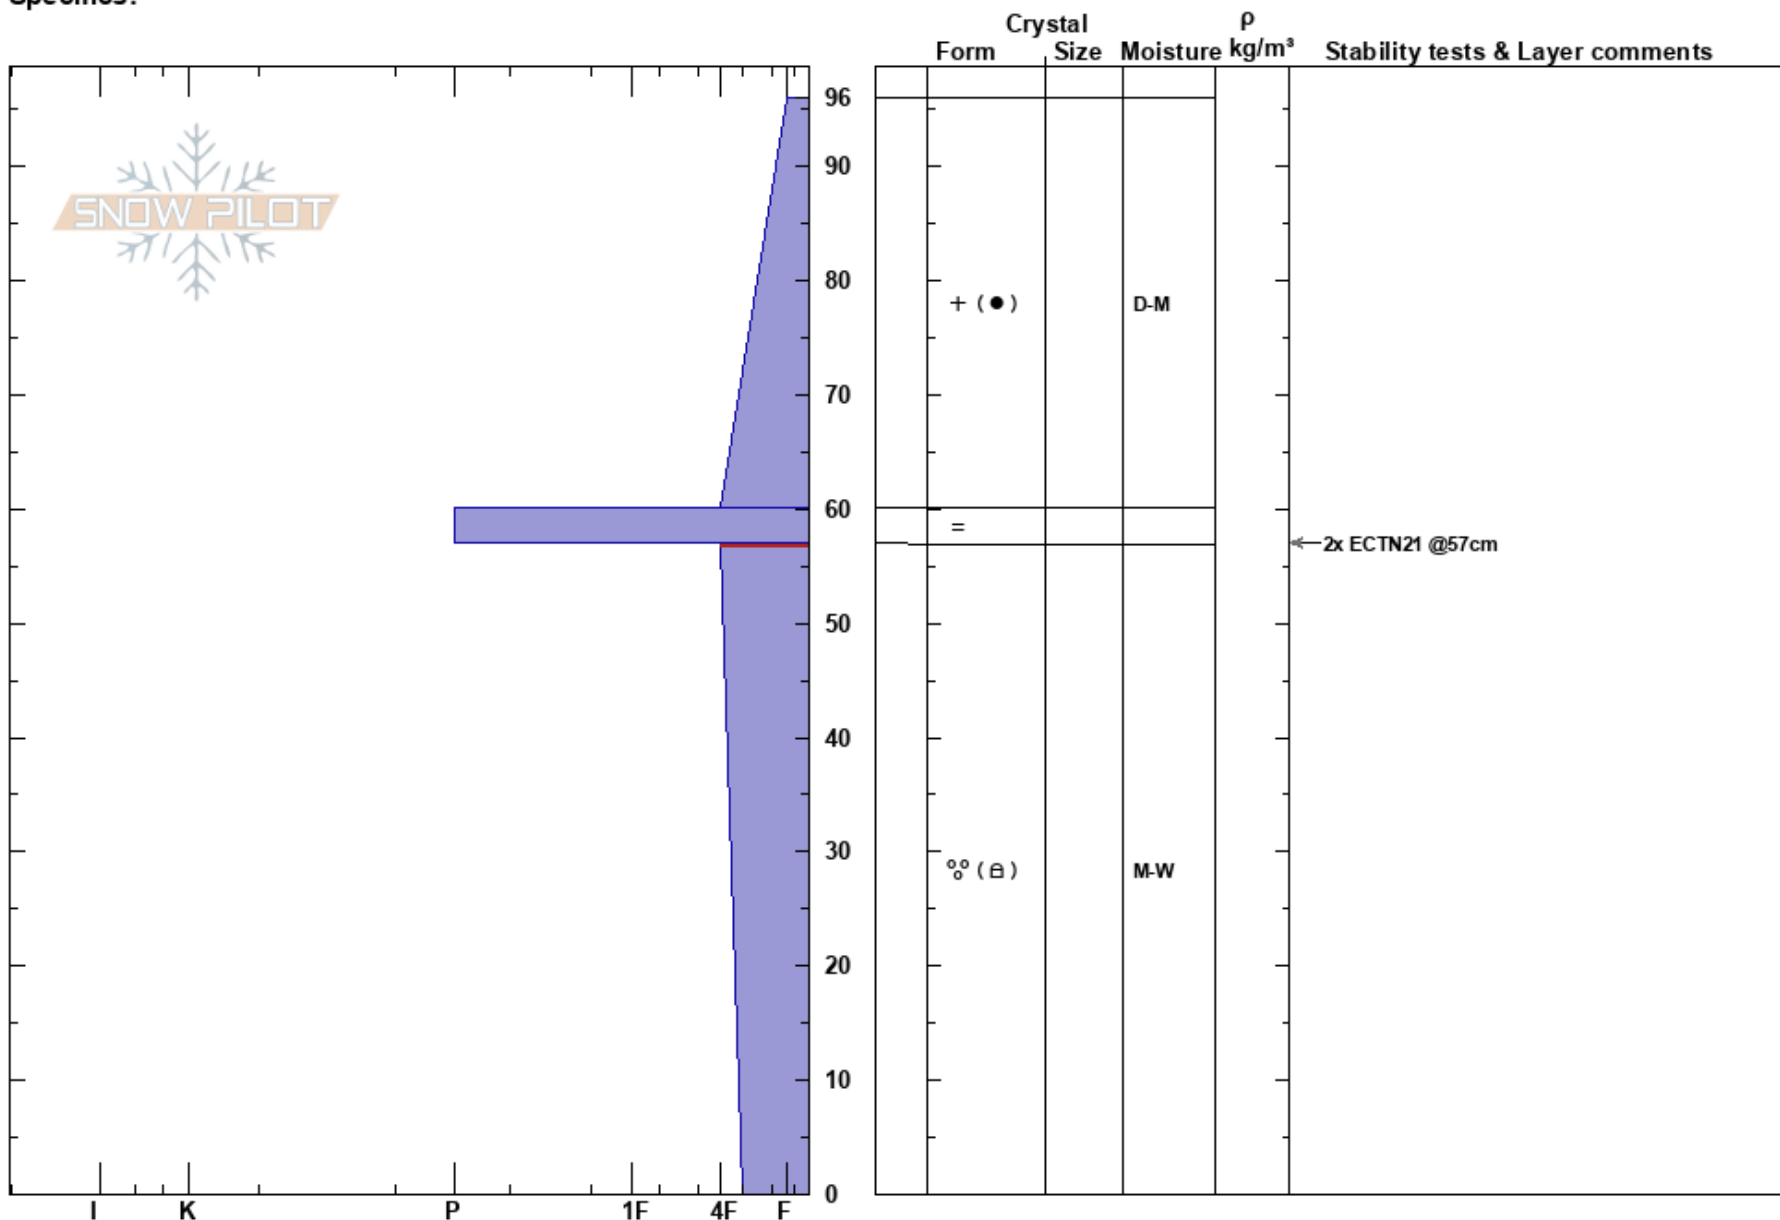

Scalplock 3 (6900 SE)  
Southern Glacier Nationa  
MT

Jackson George  
12/08/2023 - 2:37am

Co-ord: 48.29977N, -113.57433W

Elevation: 6800 ft

Aspect: 145°

Specifics:

Slope Angle:

Wind Loading:

Stability:

Air Temperature:

Sky Cover: OVC

Precipitation: S2

Wind: Calm

HS:96

Layer Notes:  
57-0cm: Problematic layer

Notes: