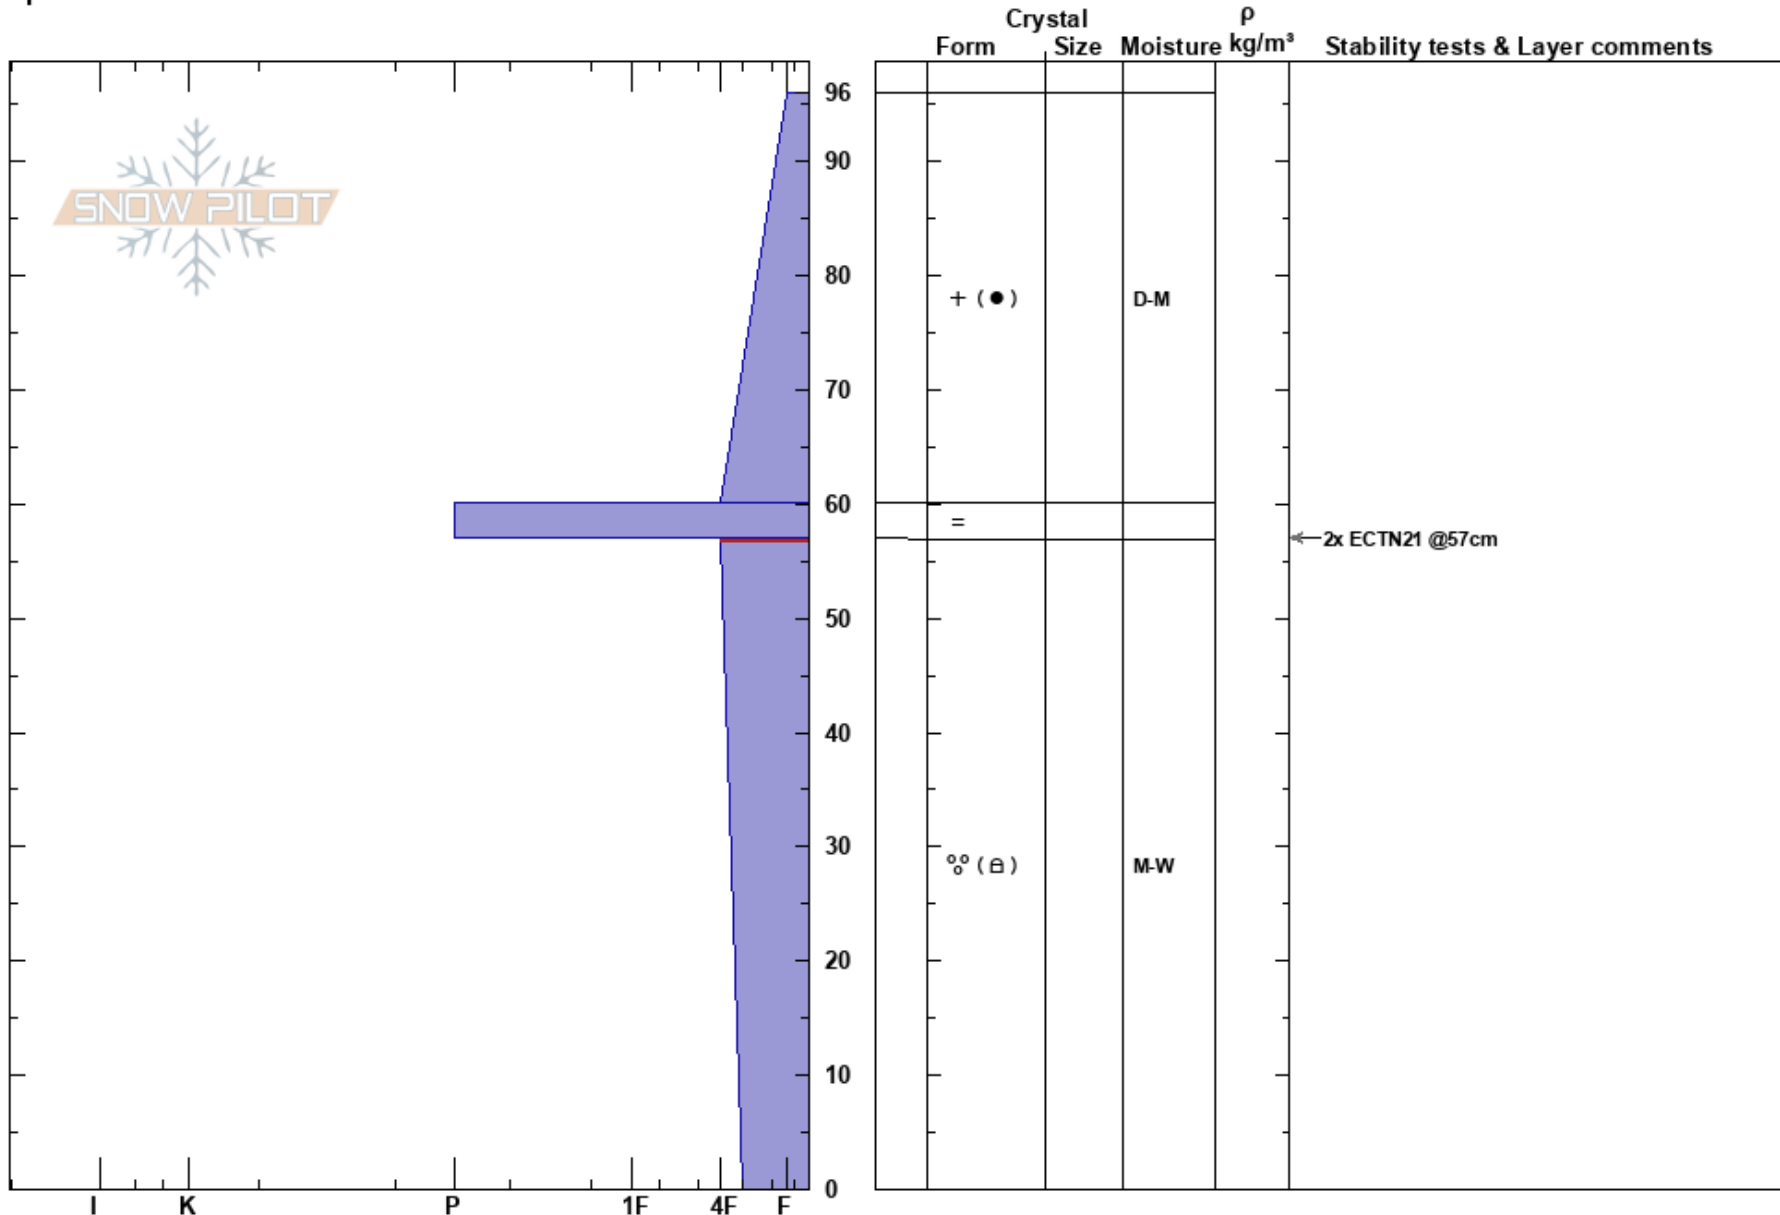

Scalplock 3 (6900 SE)
Southern Glacier Nationa
MT

Jackson George
12/08/2023 - 2:37am

Co-ord: 48.29977N, -113.57433W

Elevation: 6800 ft

Aspect: 145°

Specifics:

Slope Angle:

Wind Loading:

Stability:

Air Temperature:

Sky Cover: OVC

Precipitation: S2

Wind: Calm

HS:96

Layer Notes:
57-0cm: Problematic layer

Notes: