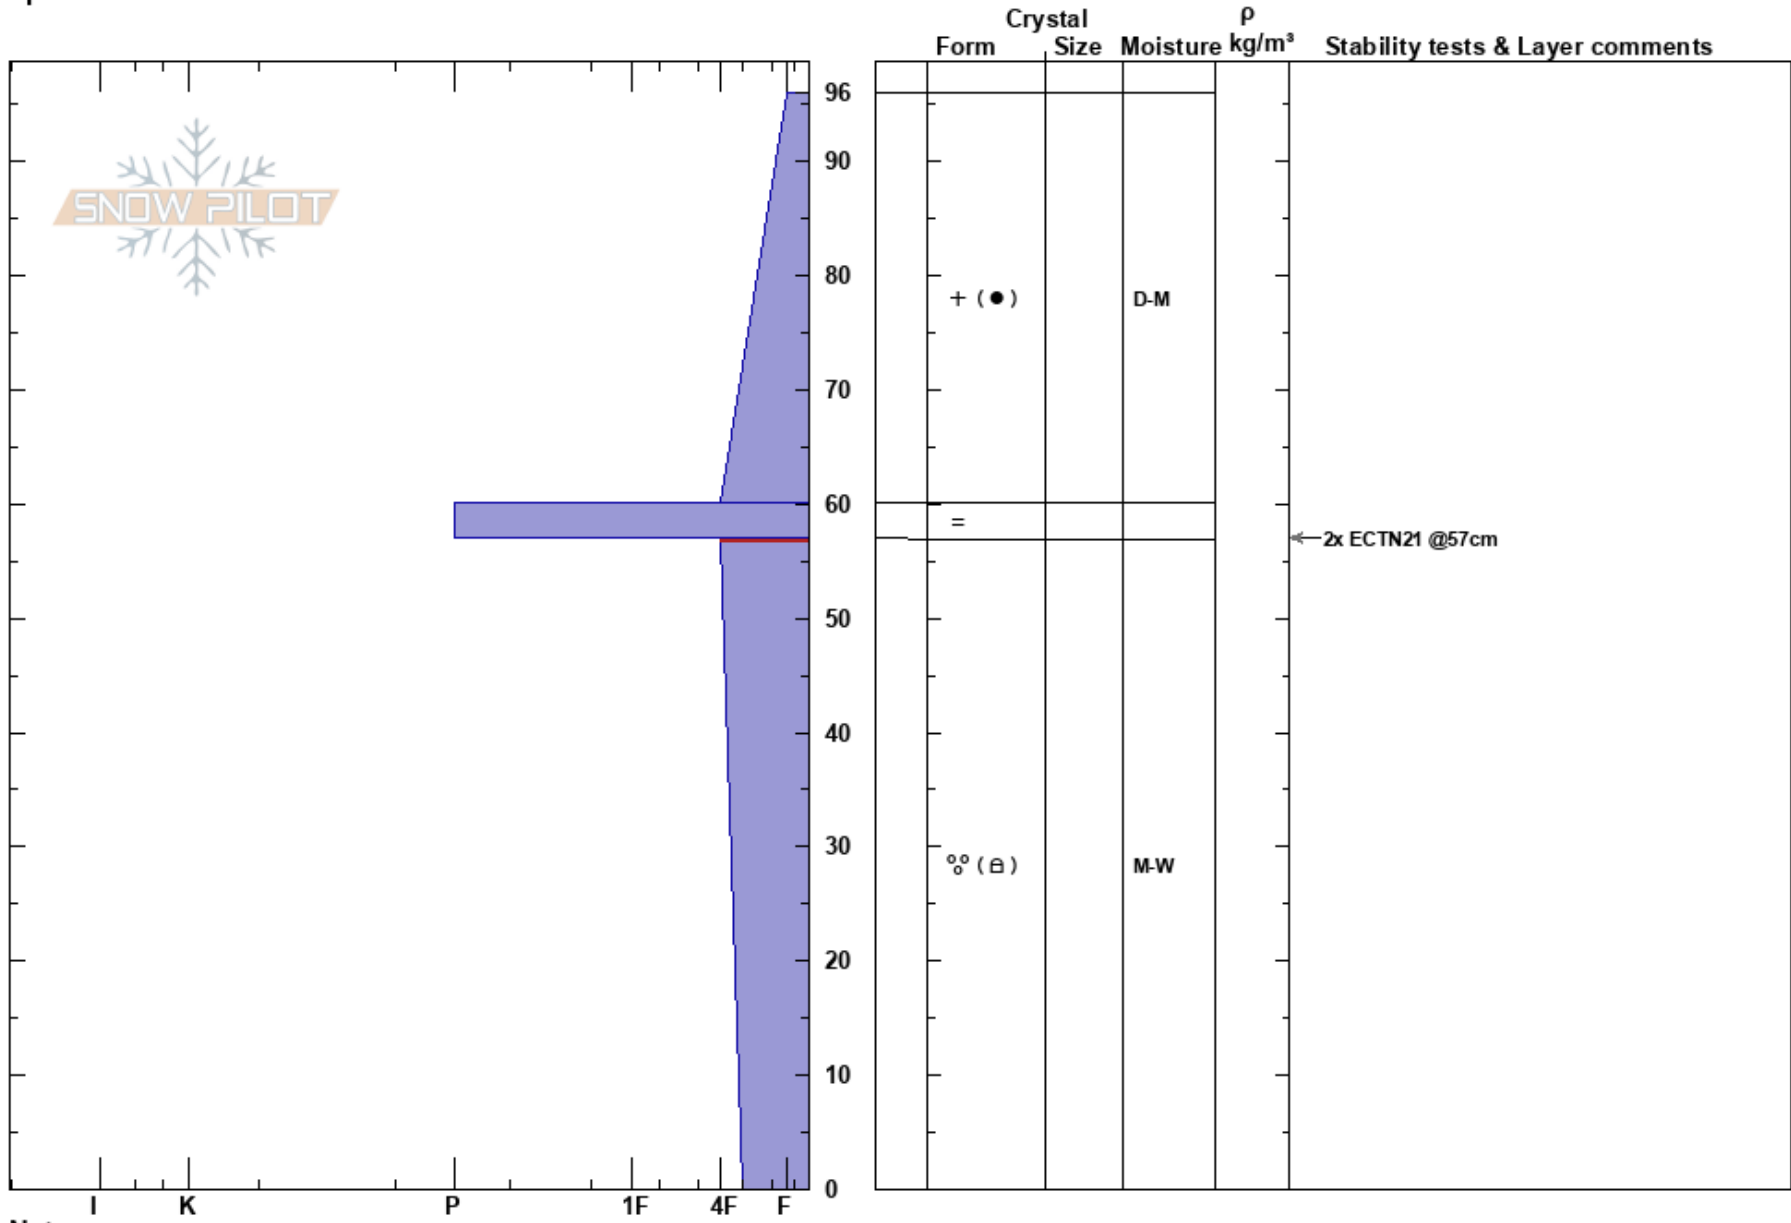

Scalplock 3 (6900 SE)
Southern Glacier Nationa
MT

Jackson George
12/08/2023 - 2:37am

Co-ord: 48.29977N, -113.57433W

Elevation: 6800 ft

Aspect: 145°

Specifics:

Slope Angle:

Wind Loading:

Stability:

Air Temperature:

Sky Cover: OVC

Precipitation: S2

Wind: Calm

HS:96

Layer Notes:

57-0cm: Problematic layer