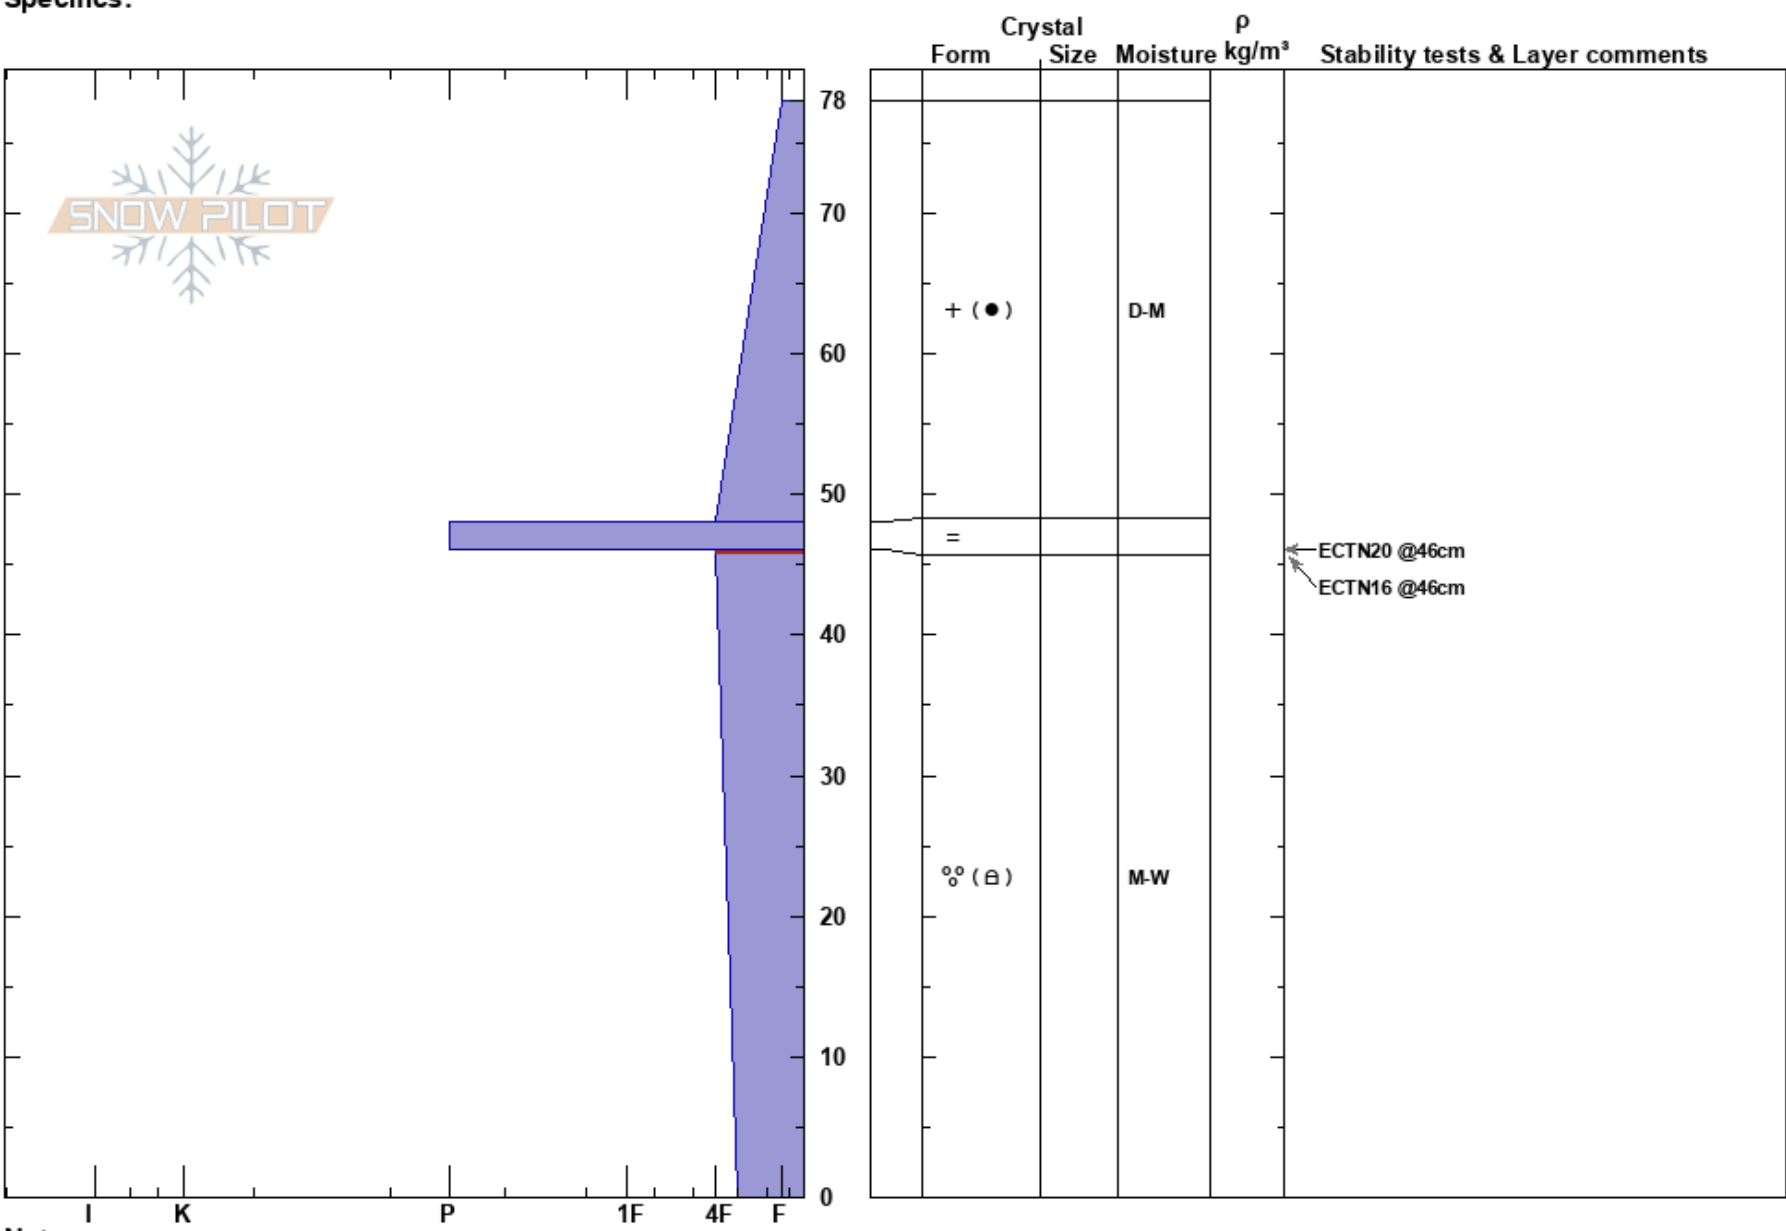

Scalpluck 2 (6400 E)
 Southern Glacier Nationa
 MT
Elevation: 6421 ft
Aspect: 96°
Specifics:

Jackson George
 12/08/2023 - 1:38pm
Co-ord: 48.29496N, -113.57548W
Slope Angle:
Wind Loading:

Stability:
Air Temperature:
Sky Cover: OVC
Precipitation: S1
Wind: Calm

HS: 78
Layer Notes:
 46-0cm: Problematic layer

Notes: