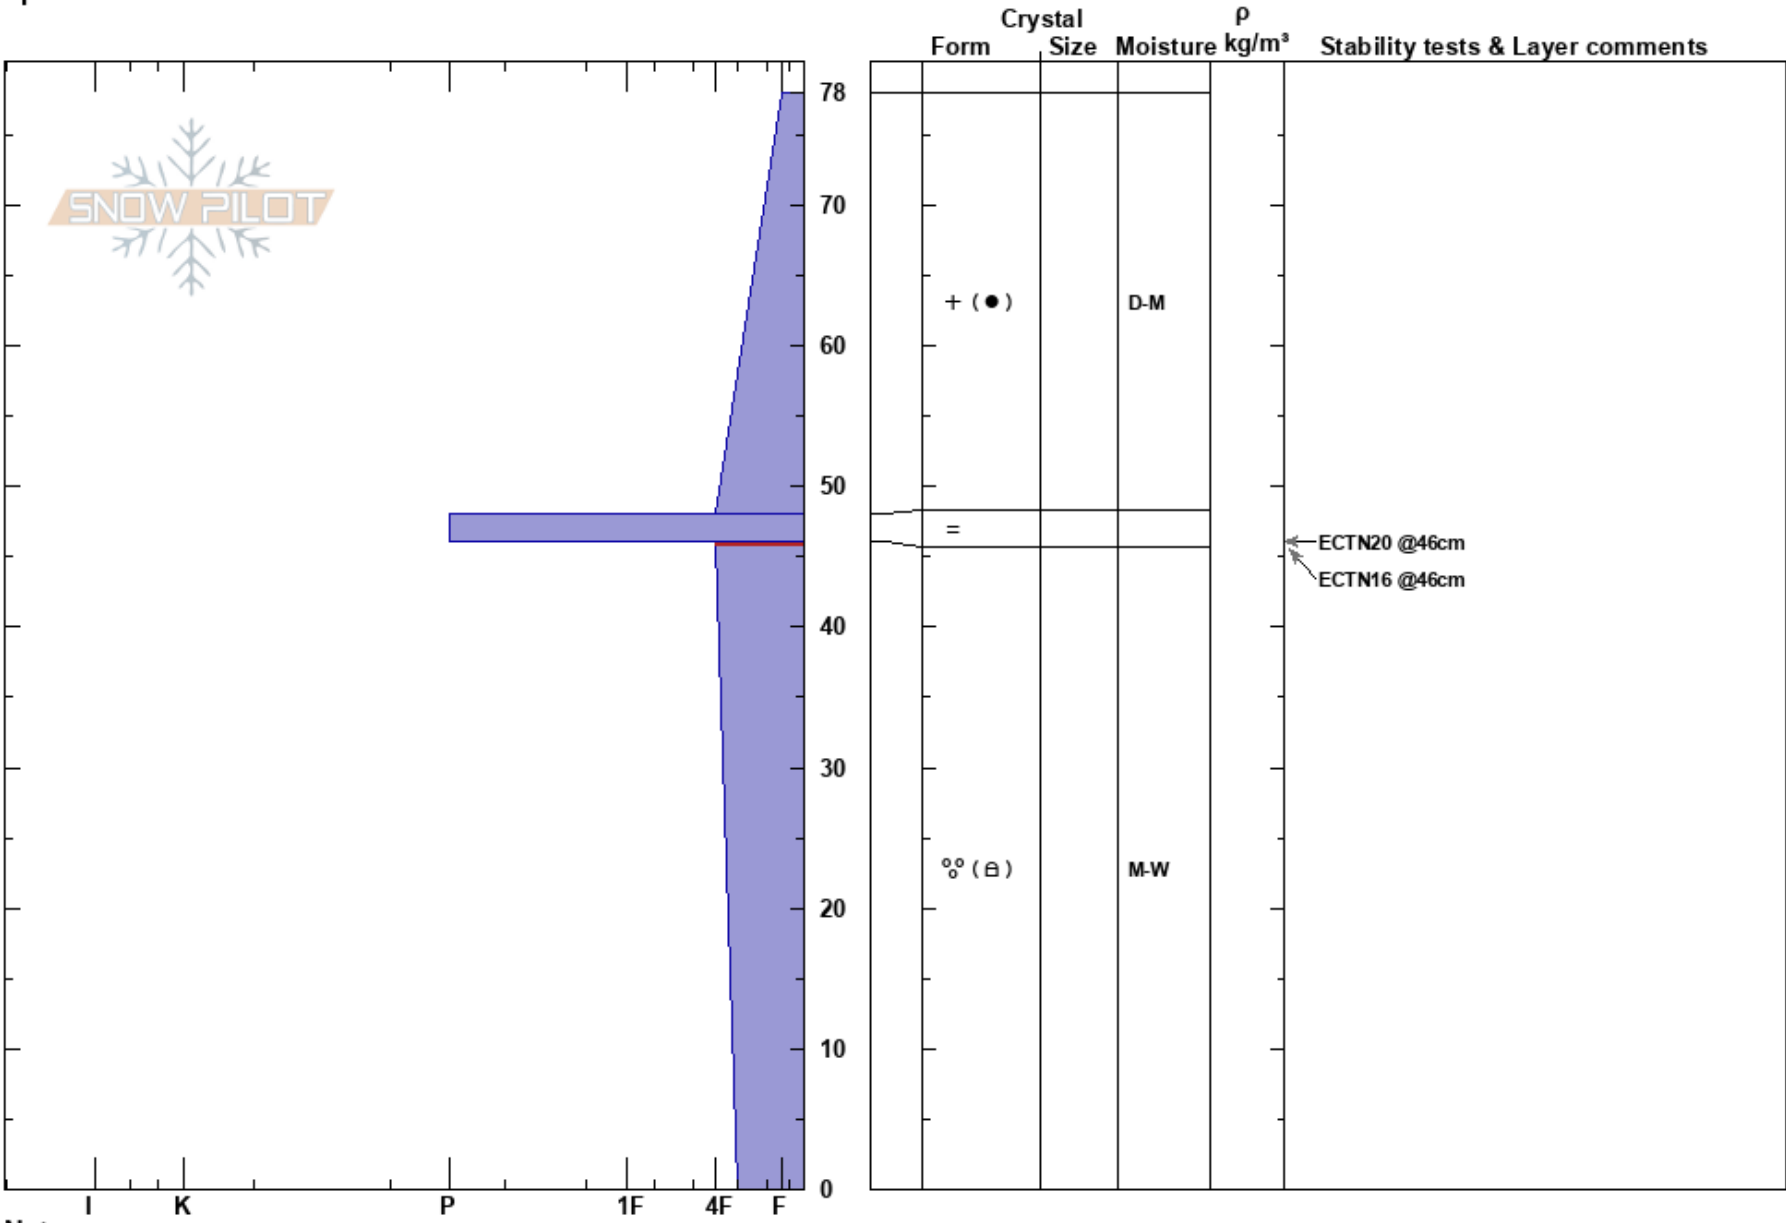

Scalplack 2 (6400 E)  
 Southern Glacier Nationa  
 MT  
 Elevation: 6421 ft  
 Aspect: 96°  
 Specifics:

Jackson George  
 12/08/2023 - 1:38pm  
 Co-ord: 48.29496N, -113.57548W  
 Slope Angle:  
 Wind Loading:

Stability:  
 Air Temperature:  
 Sky Cover: OVC  
 Precipitation: S1  
 Wind: Calm

HS: 78  
 Layer Notes:  
 46-0cm: Problematic layer

Notes: