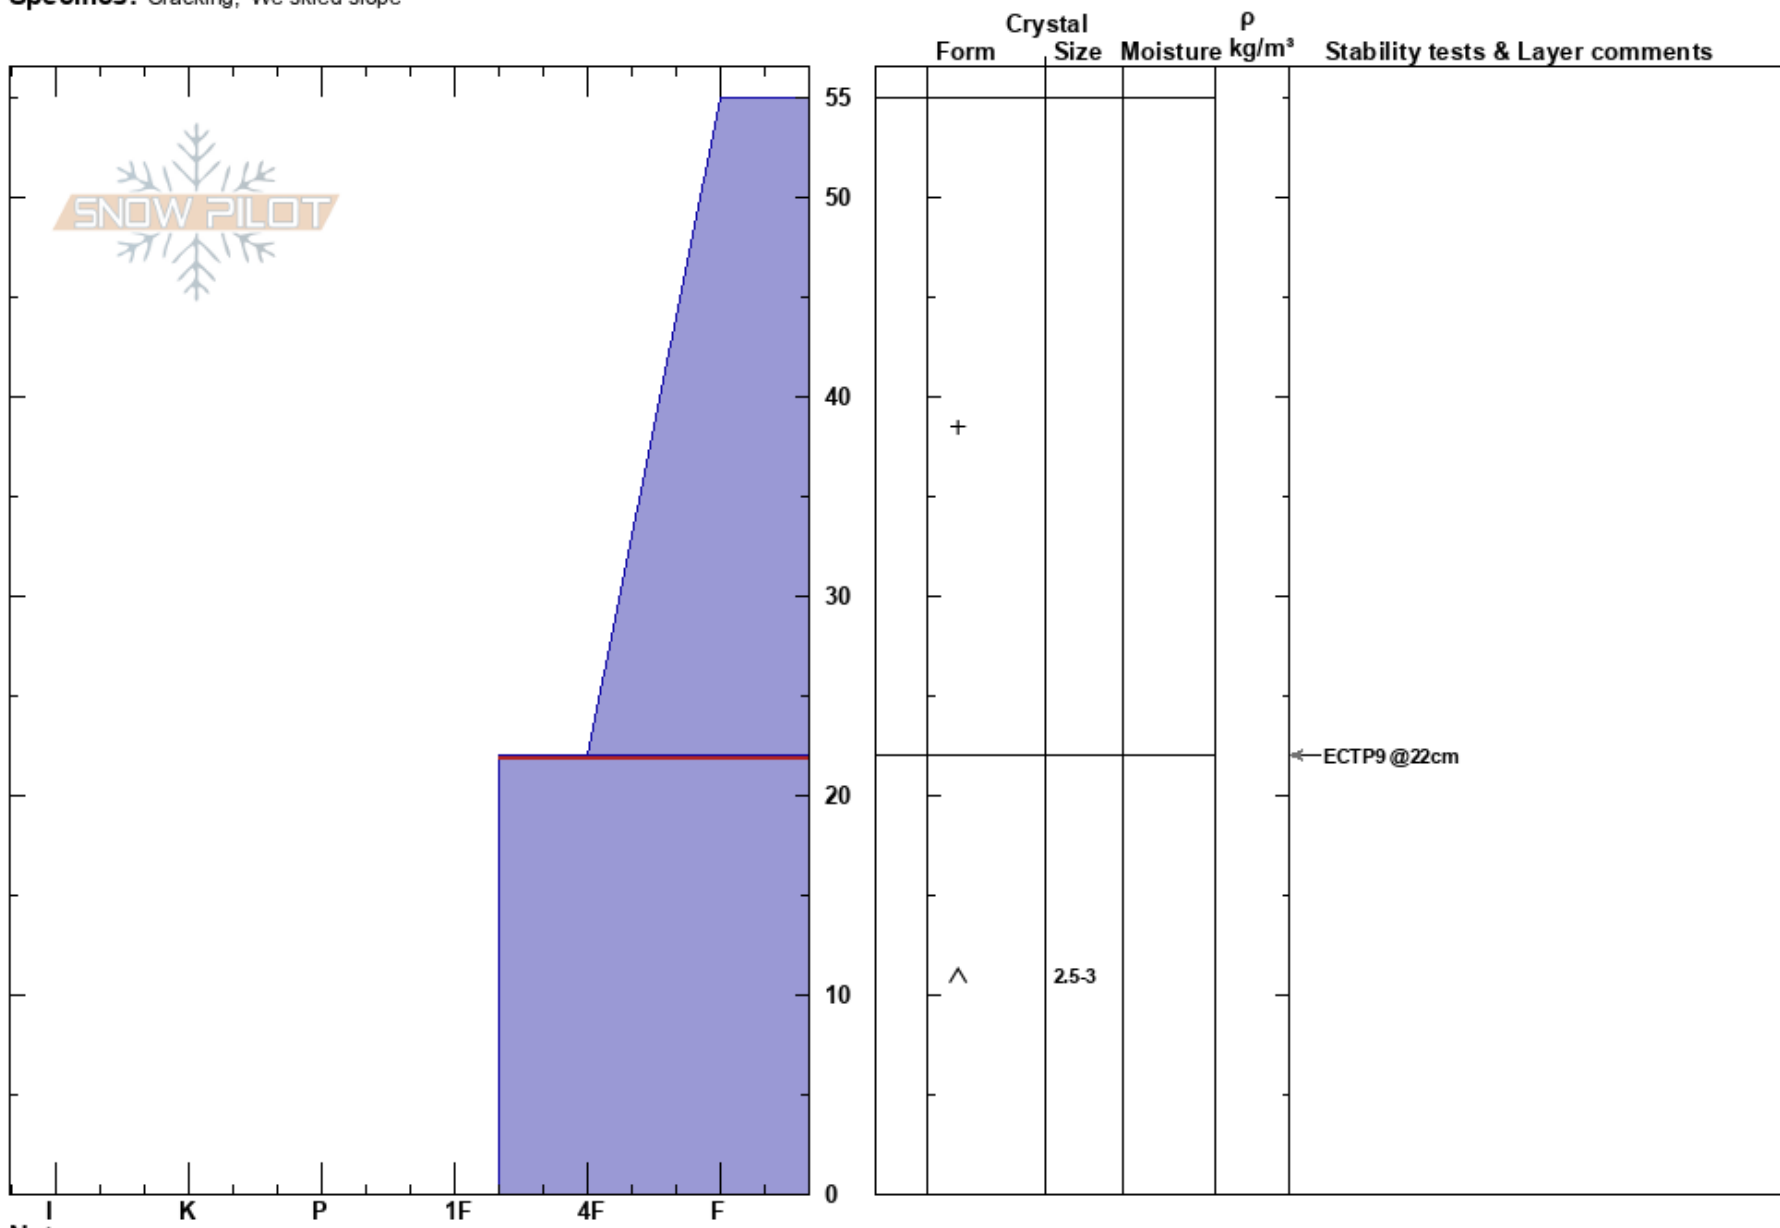

Middle basin ridge
Madison Range-N
MT

Elevation: 9240 ft
Aspect: 124°

Specifics: Cracking; We skied slope

Nelson VanTassel
12/08/2023 - 12:50pm

Co-ord: 45.32726N, -111.38150W

Slope Angle: 21°

Wind Loading:

Stability: Poor HS:55

Air Temperature:

Sky Cover: OVC

Precipitation: S1

Wind: N Light Breeze

Layer Notes:
22-0cm: Problematic layer

Notes: Grom Score=3