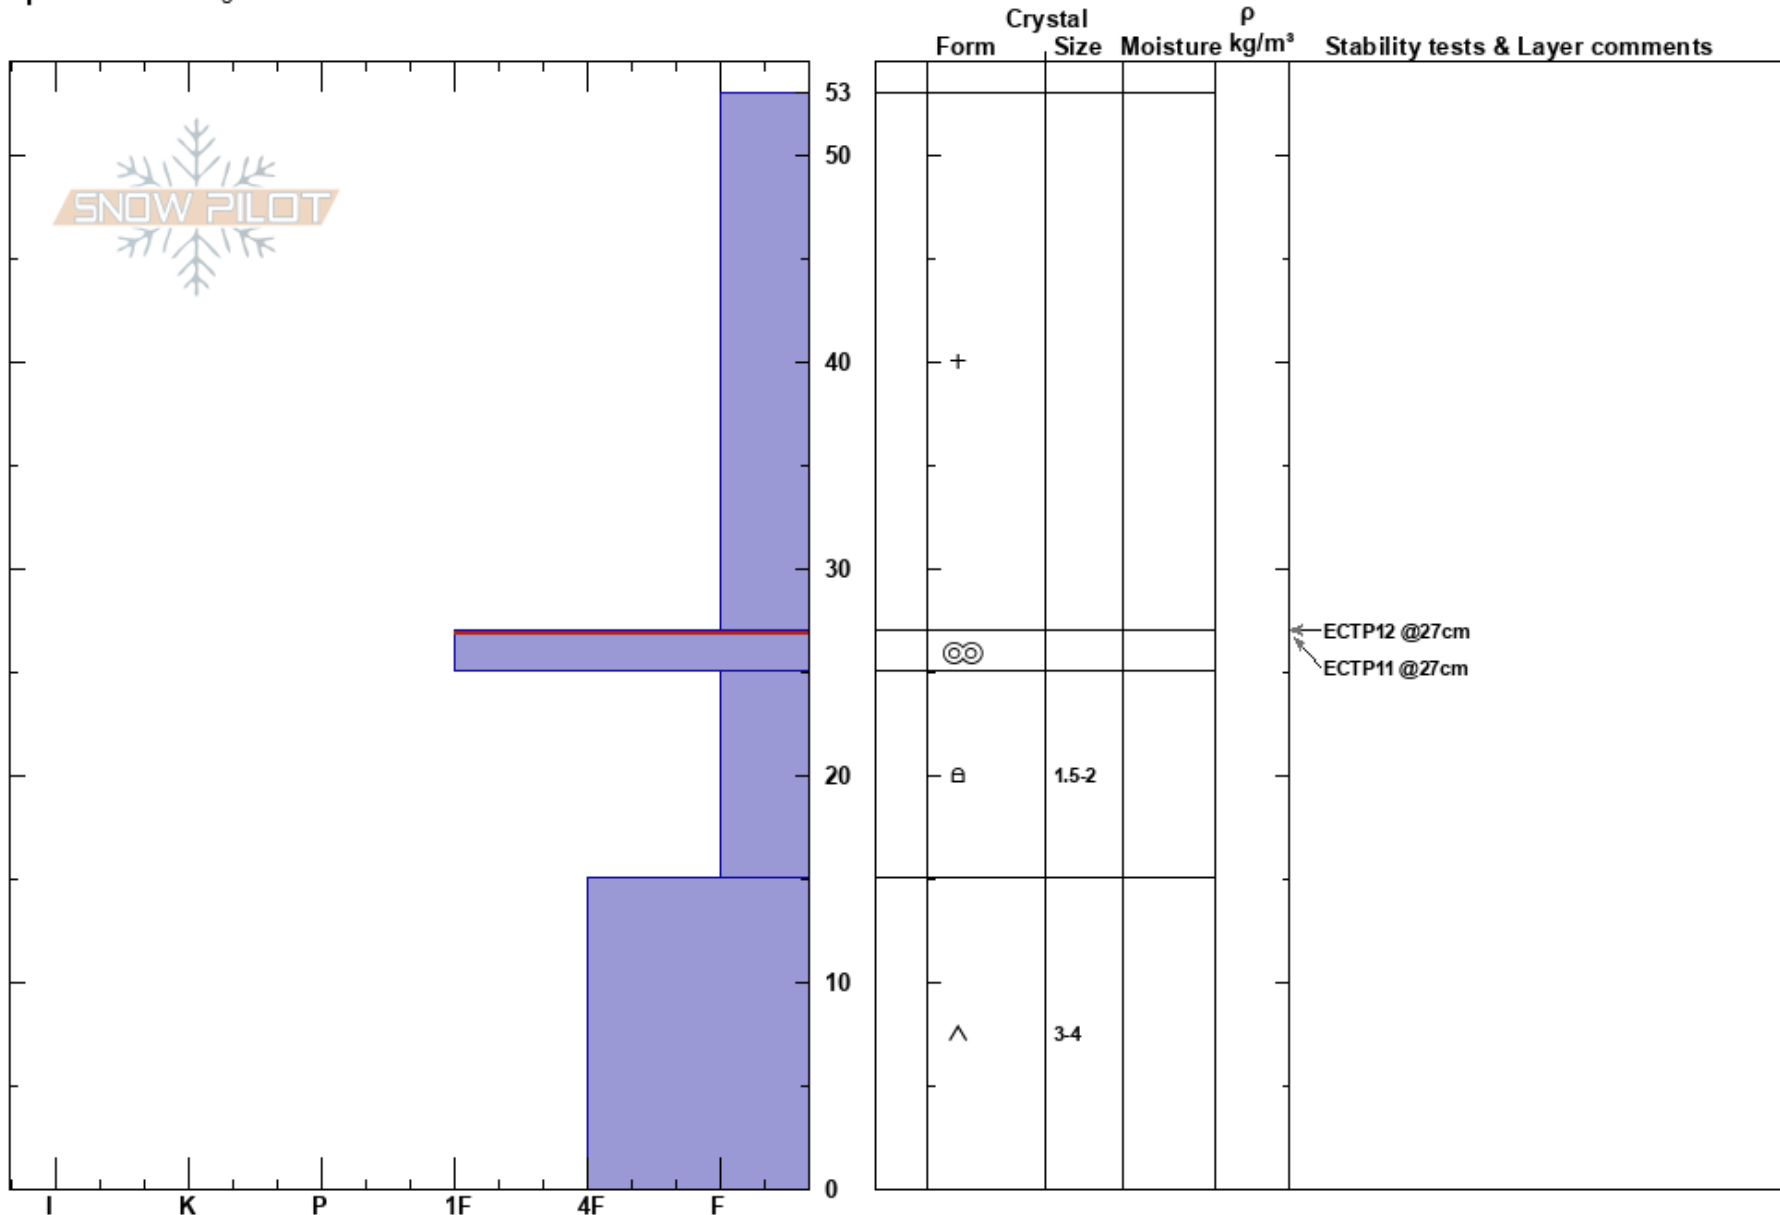

Beehive exploration
 Madison Range-N
 MT
Elevation: 8780 ft
Aspect: 210°
Specifics: Cracking

Nelson VanTassel
 12/08/2023 - 11:00am
Co-ord: 45.31835N, -111.38146W
Slope Angle: 30°
Wind Loading:

Stability: Fair **HS:** 53 **Layer Notes:**
Air Temperature: 27-25cm: Problematic layer
Sky Cover: OVC
Precipitation: S1
Wind: Calm

Notes: Most of the new snow fell on the ground on this aspect. Was able to find some snow from before the storm in the trees.

Grom Score=4