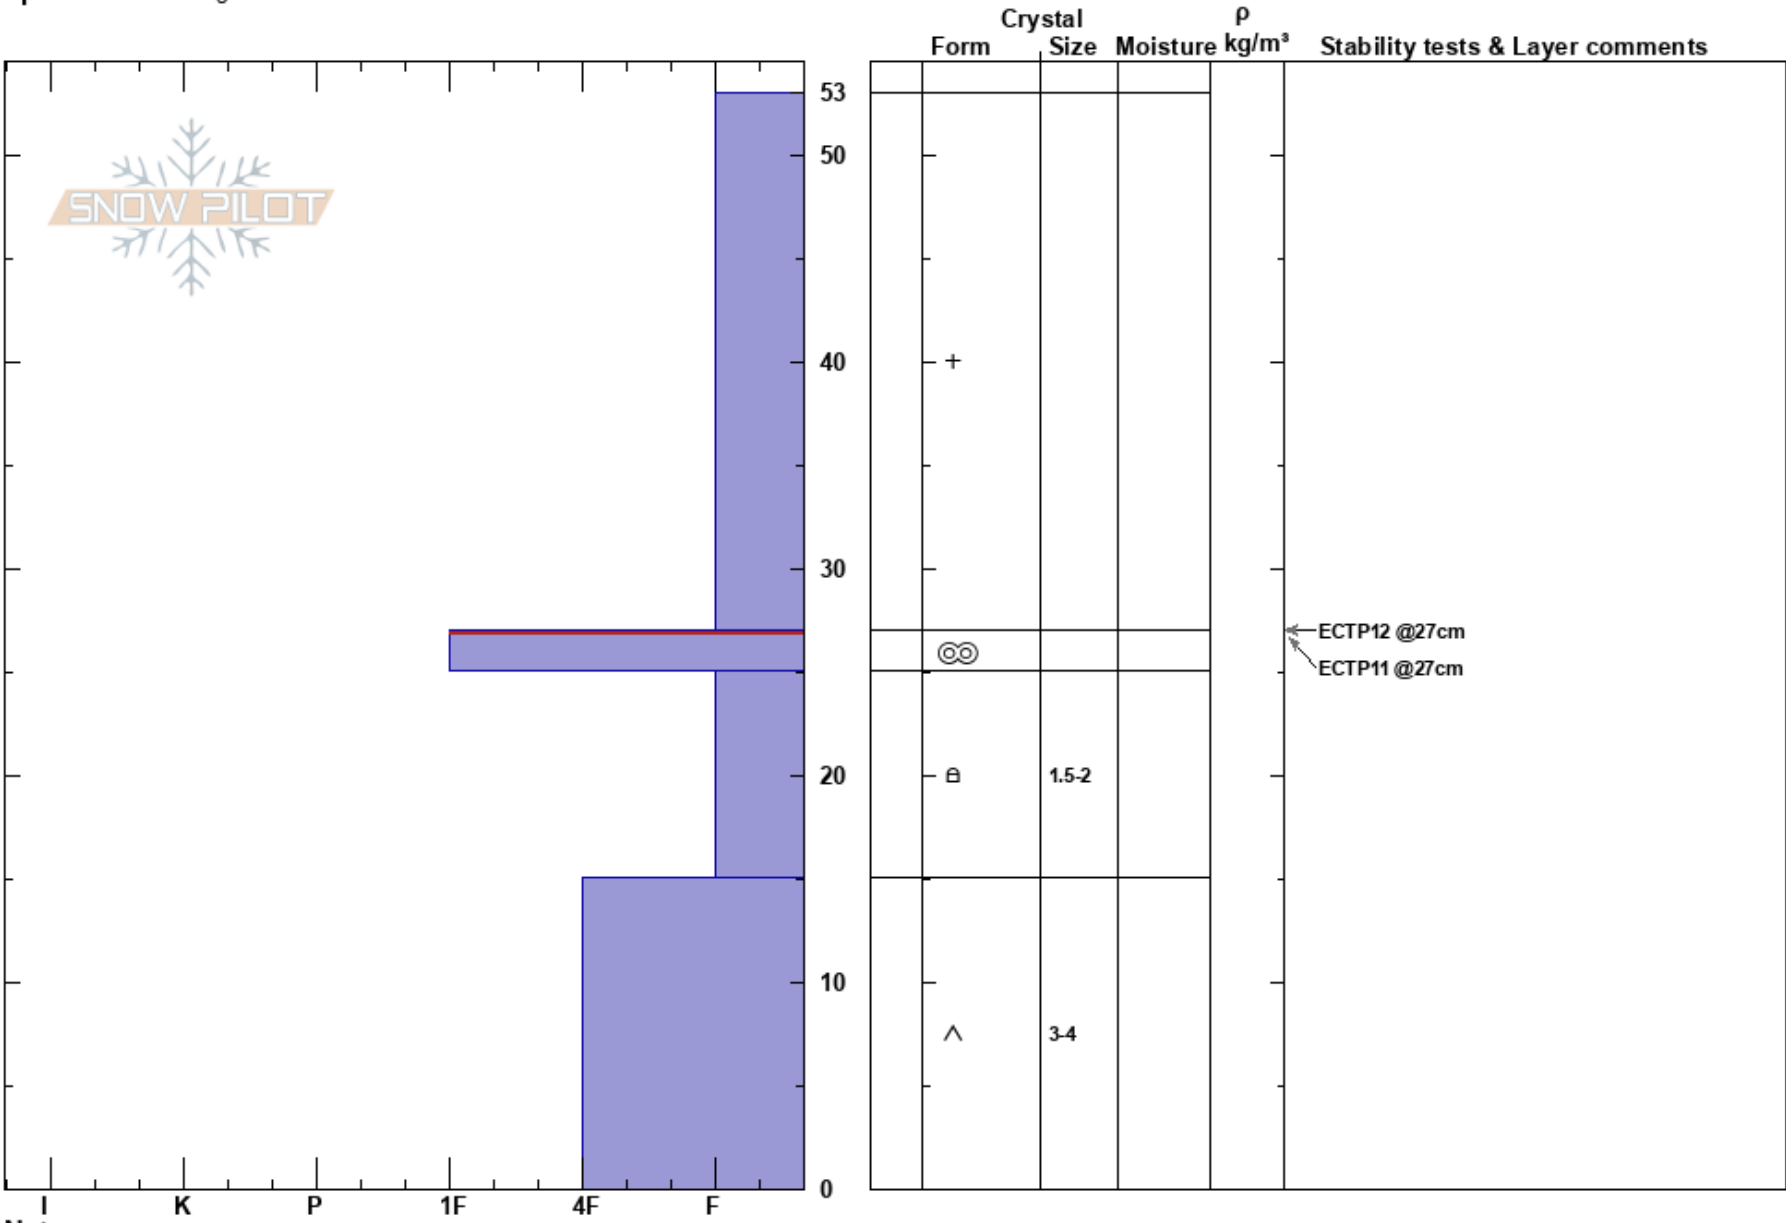

Beehive exploration
 Madison Range-N
 MT
Elevation: 8780 ft
Aspect: 210°
Specifics: Cracking

Nelson VanTassel
 12/08/2023 - 11:00am
Co-ord: 45.31835N, -111.38146W
Slope Angle: 30°
Wind Loading:

Stability: Fair **HS:** 53 **Layer Notes:**
Air Temperature: 27-25cm: Problematic layer
Sky Cover: OVC
Precipitation: S1
Wind: Calm

Notes: Most of the new snow fell on the ground on this aspect. Was able to find some snow from before the storm in the trees.

Grom Score=4