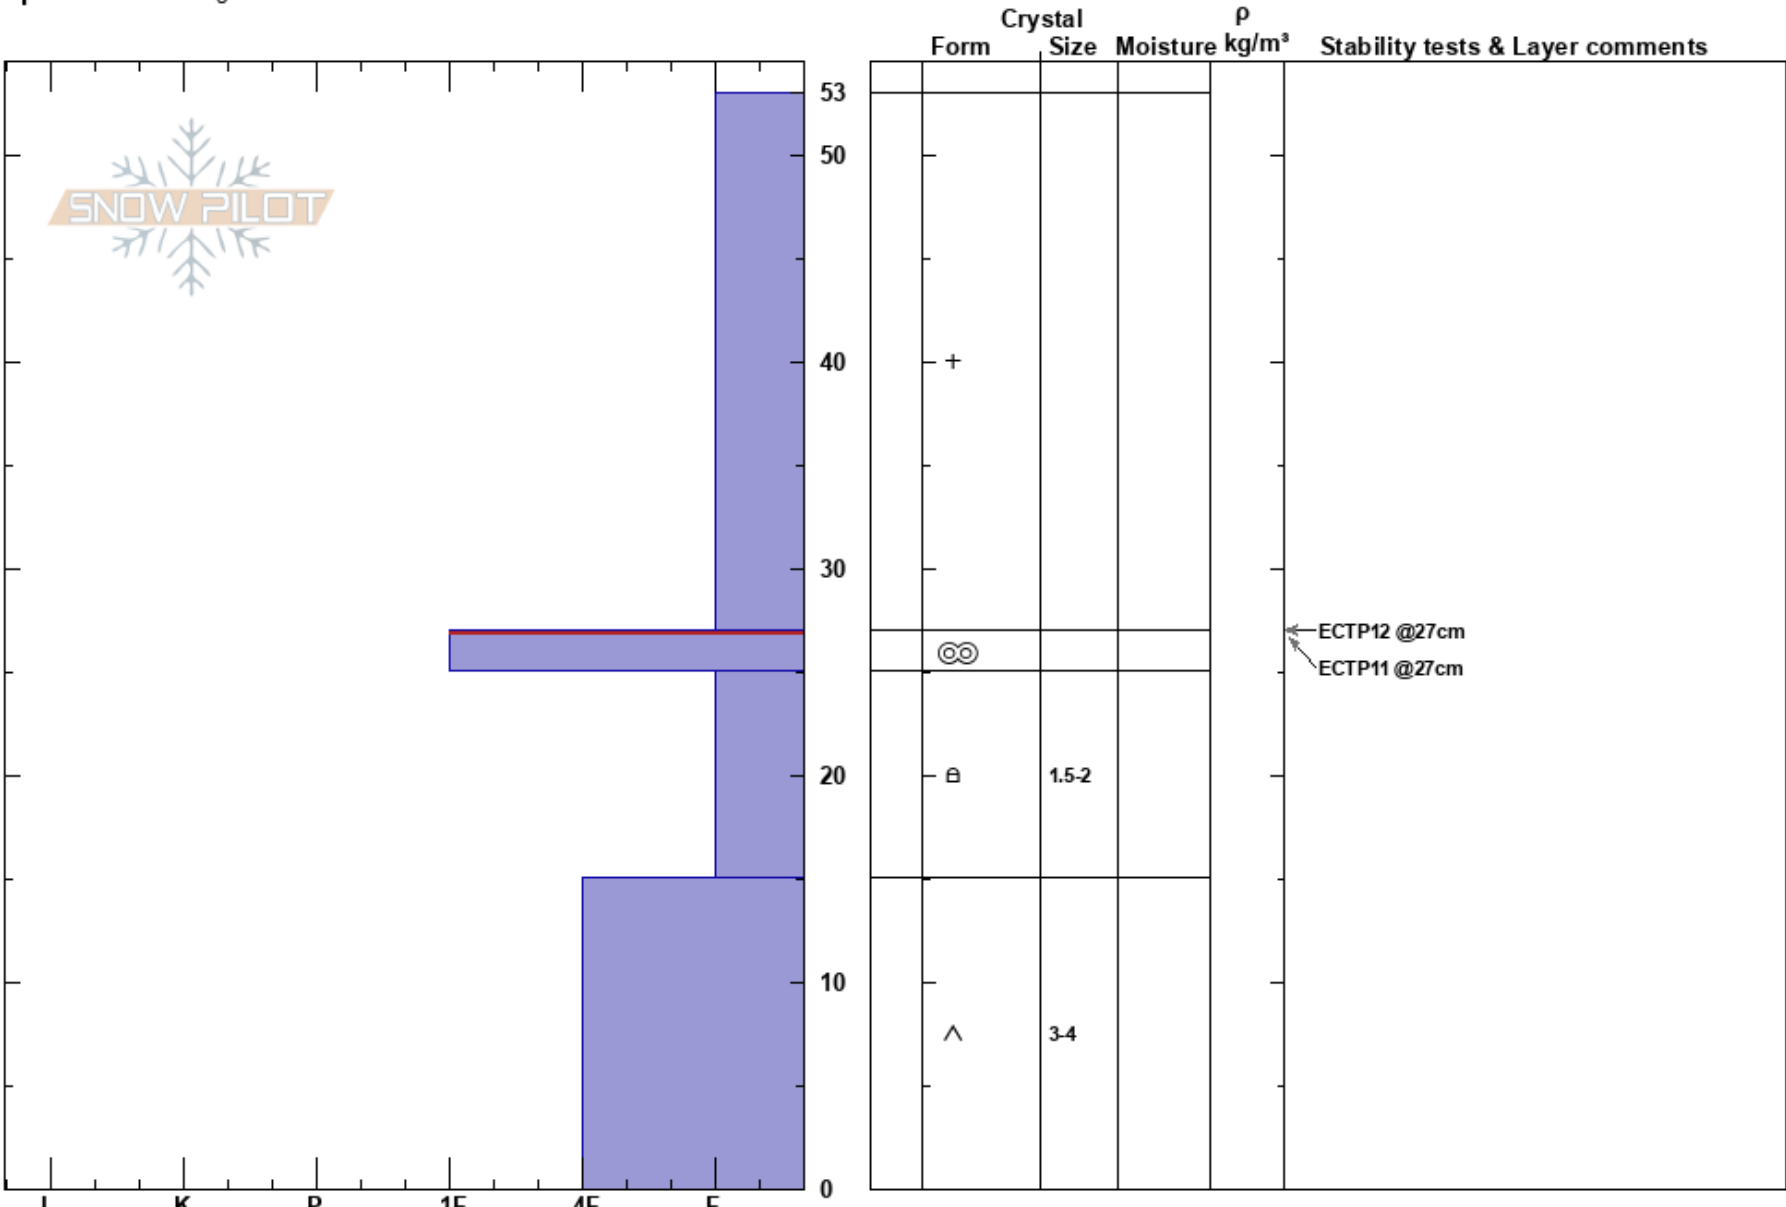

Beehive exploration
 Madison Range-N
 MT
Elevation: 8780 ft
Aspect: 210°
Specifics: Cracking

Nelson VanTassel
 12/08/2023 - 11:00am
Co-ord: 45.31835N, -111.38146W
Slope Angle: 30°
Wind Loading:

Stability: Fair **HS:** 53 **Layer Notes:**
Air Temperature: 27-25cm: Problematic layer
Sky Cover: OVC
Precipitation: S1
Wind: Calm

Notes: Most of the new snow fell on the ground on this aspect. Was able to find some snow from before the storm in the trees.
 Grom Score=4