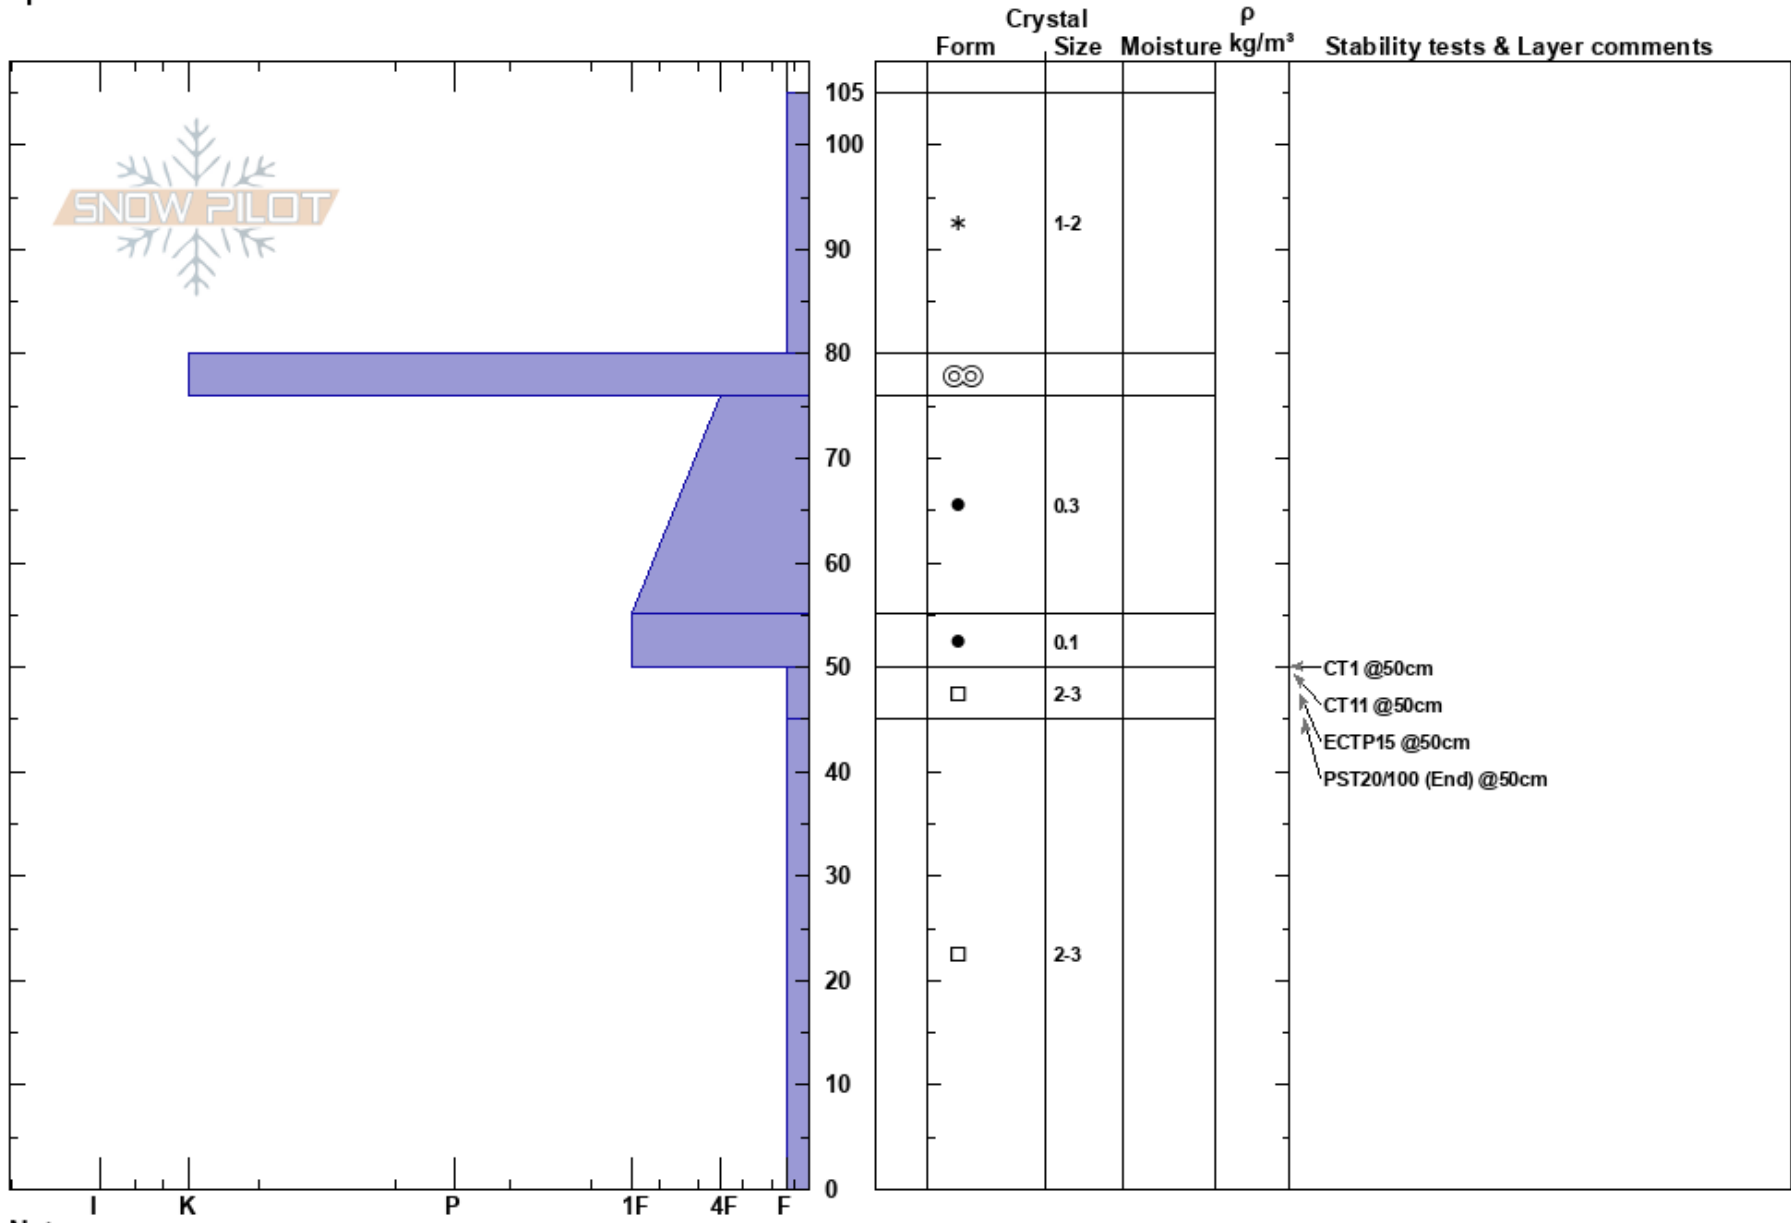

Olympic Bowl
 Teton Range
 WY
 Elevation: 2607 m
 Aspect: 45°
 Specifics:

Madeline Grubb
 12/08/2023 - 11:11am
 Co-ord: 43.48642N, -110.95546W
 Slope Angle: 12°
 Wind Loading: no

Stability:
 Air Temperature: -6°C
 Sky Cover: OVC
 Precipitation: S-1
 Wind: Light Breeze

HS: 105
 PF: 50
 50-45cm: All tests broke here.
 50-45cm: Problematic layer

Notes: