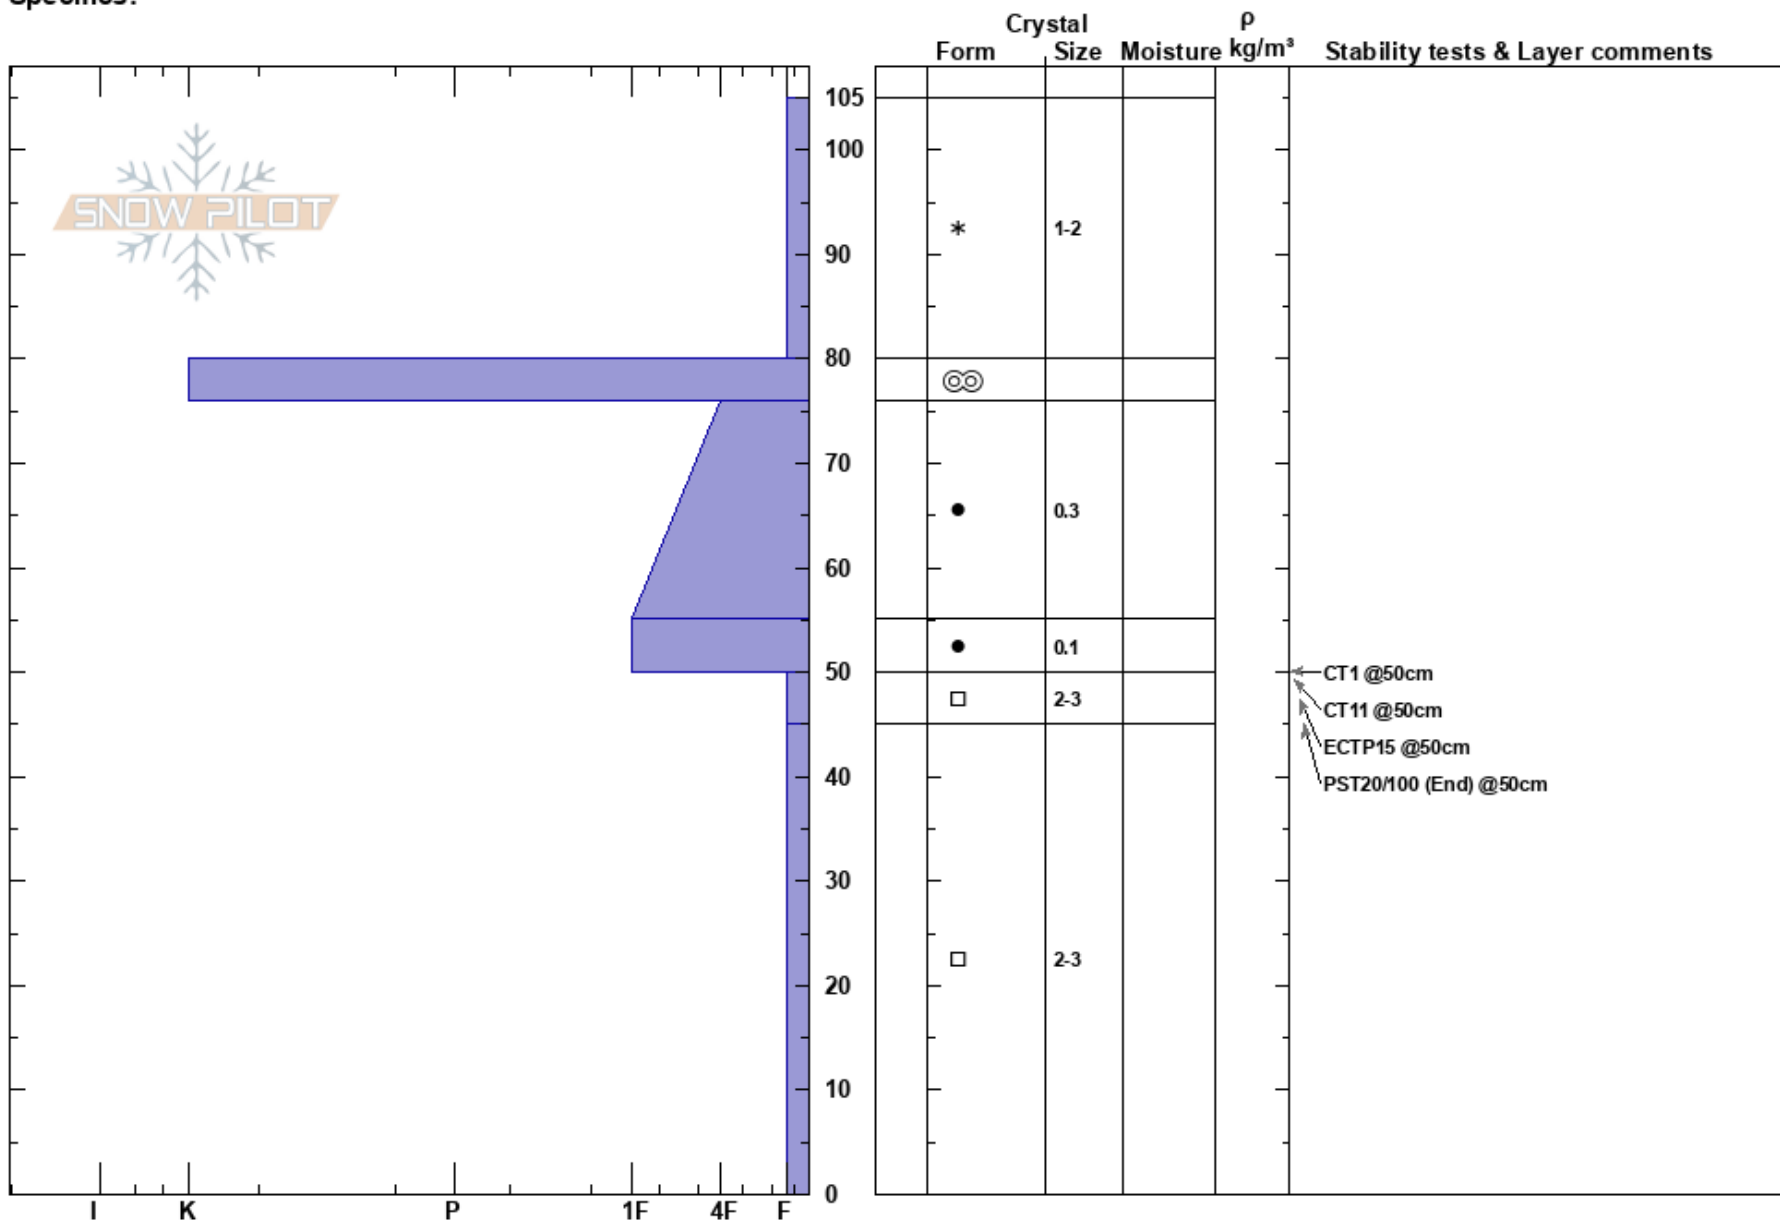

Olympic Bowl
 Teton Range
 WY
Elevation: 2607 m
Aspect: 45°
Specifics:

Madeline Grubb
 12/08/2023 - 11:11am
Co-ord: 43.48642N, -110.95546W
Slope Angle: 12°
Wind Loading: no

Stability:
Air Temperature: -6°C
Sky Cover: OVC
Precipitation: S-1
Wind: Light Breeze

HS: 105
PF: 50
 50-45cm: All tests broke here.
 50-45cm: Problematic layer

Notes: