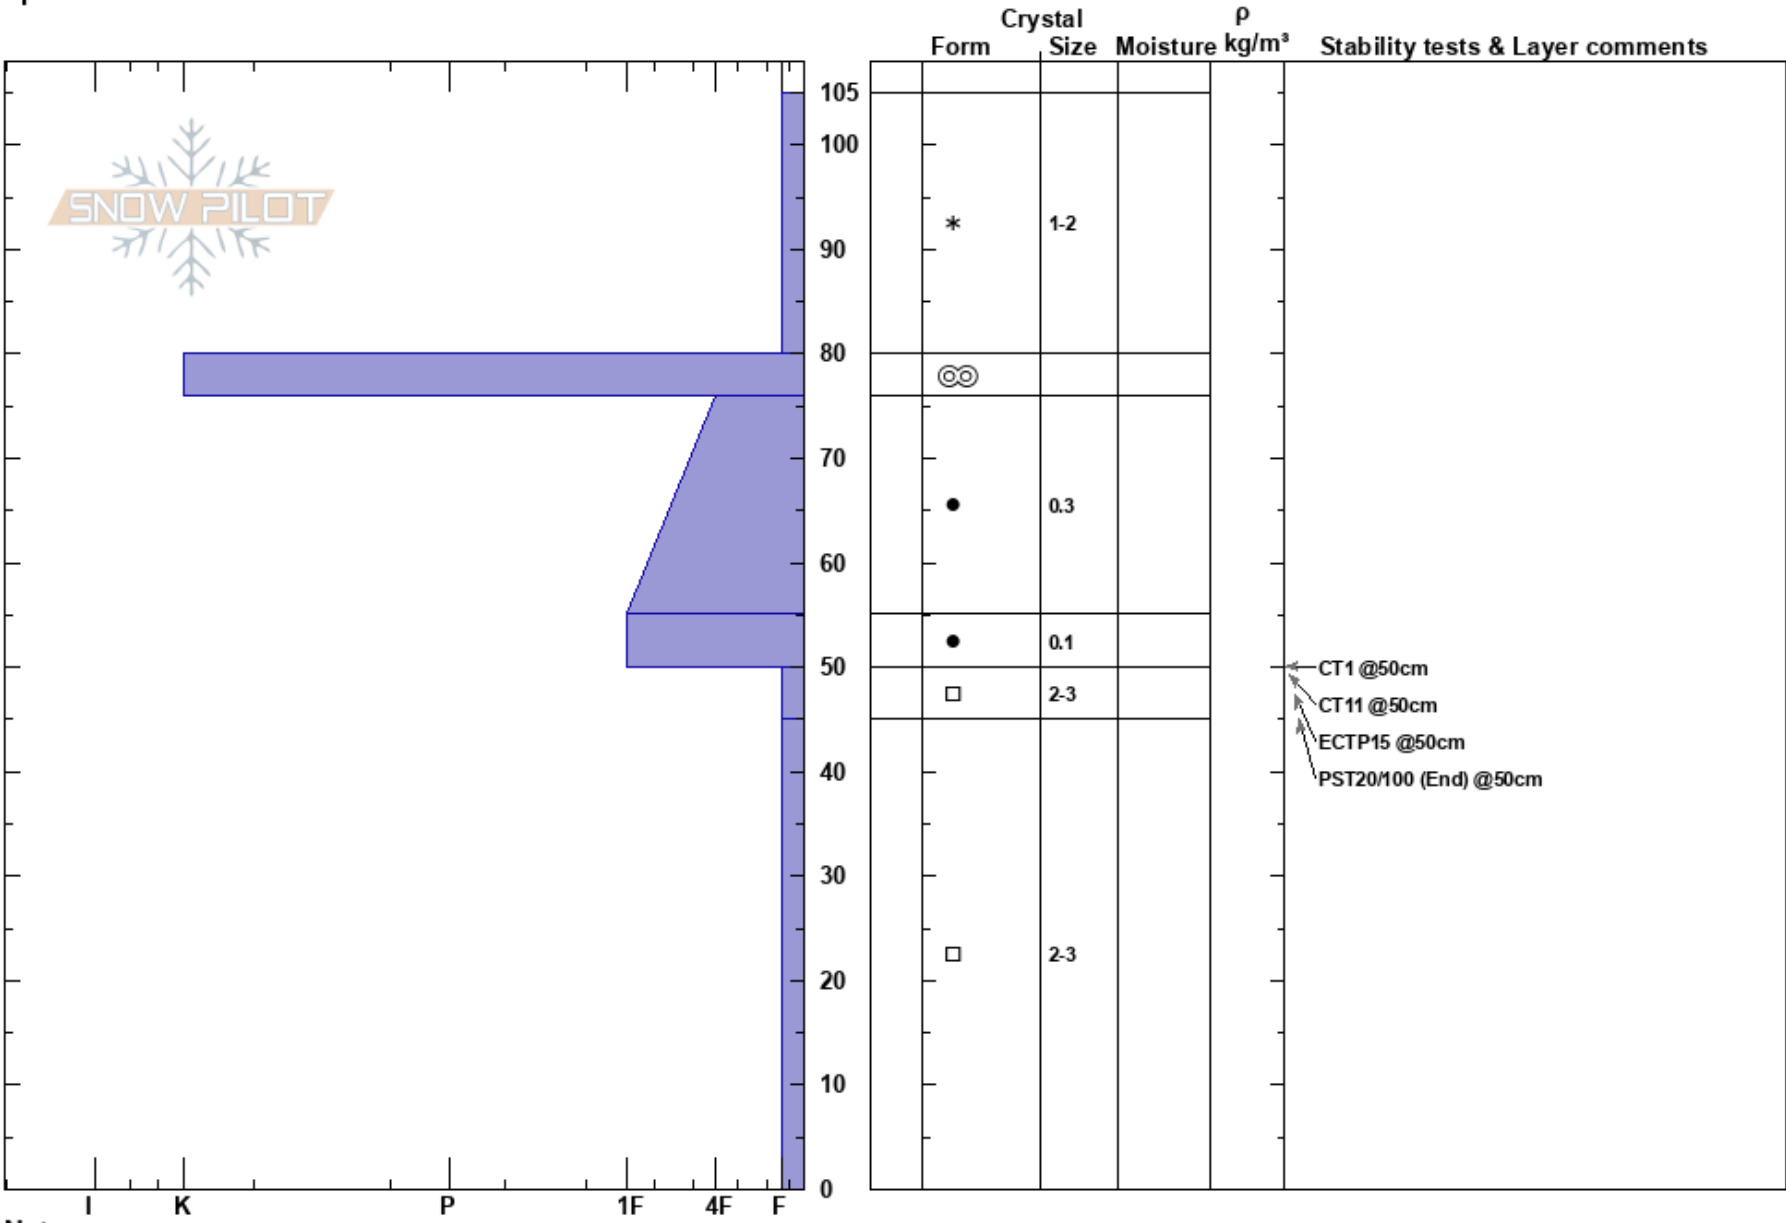

Olympic Bowl
 Teton Range
 WY
Elevation: 2607 m
Aspect: 45°
Specifics:

Madeline Grubb
 12/08/2023 - 11:11am
Co-ord: 43.48642N, -110.95546W
Slope Angle: 12°
Wind Loading: no

Stability:
Air Temperature: -6°C
Sky Cover: OVC
Precipitation: S-1
Wind: Light Breeze

HS: 105
PF: 50
 50-45cm: All tests broke here.
 50-45cm: Problematic layer

Notes: