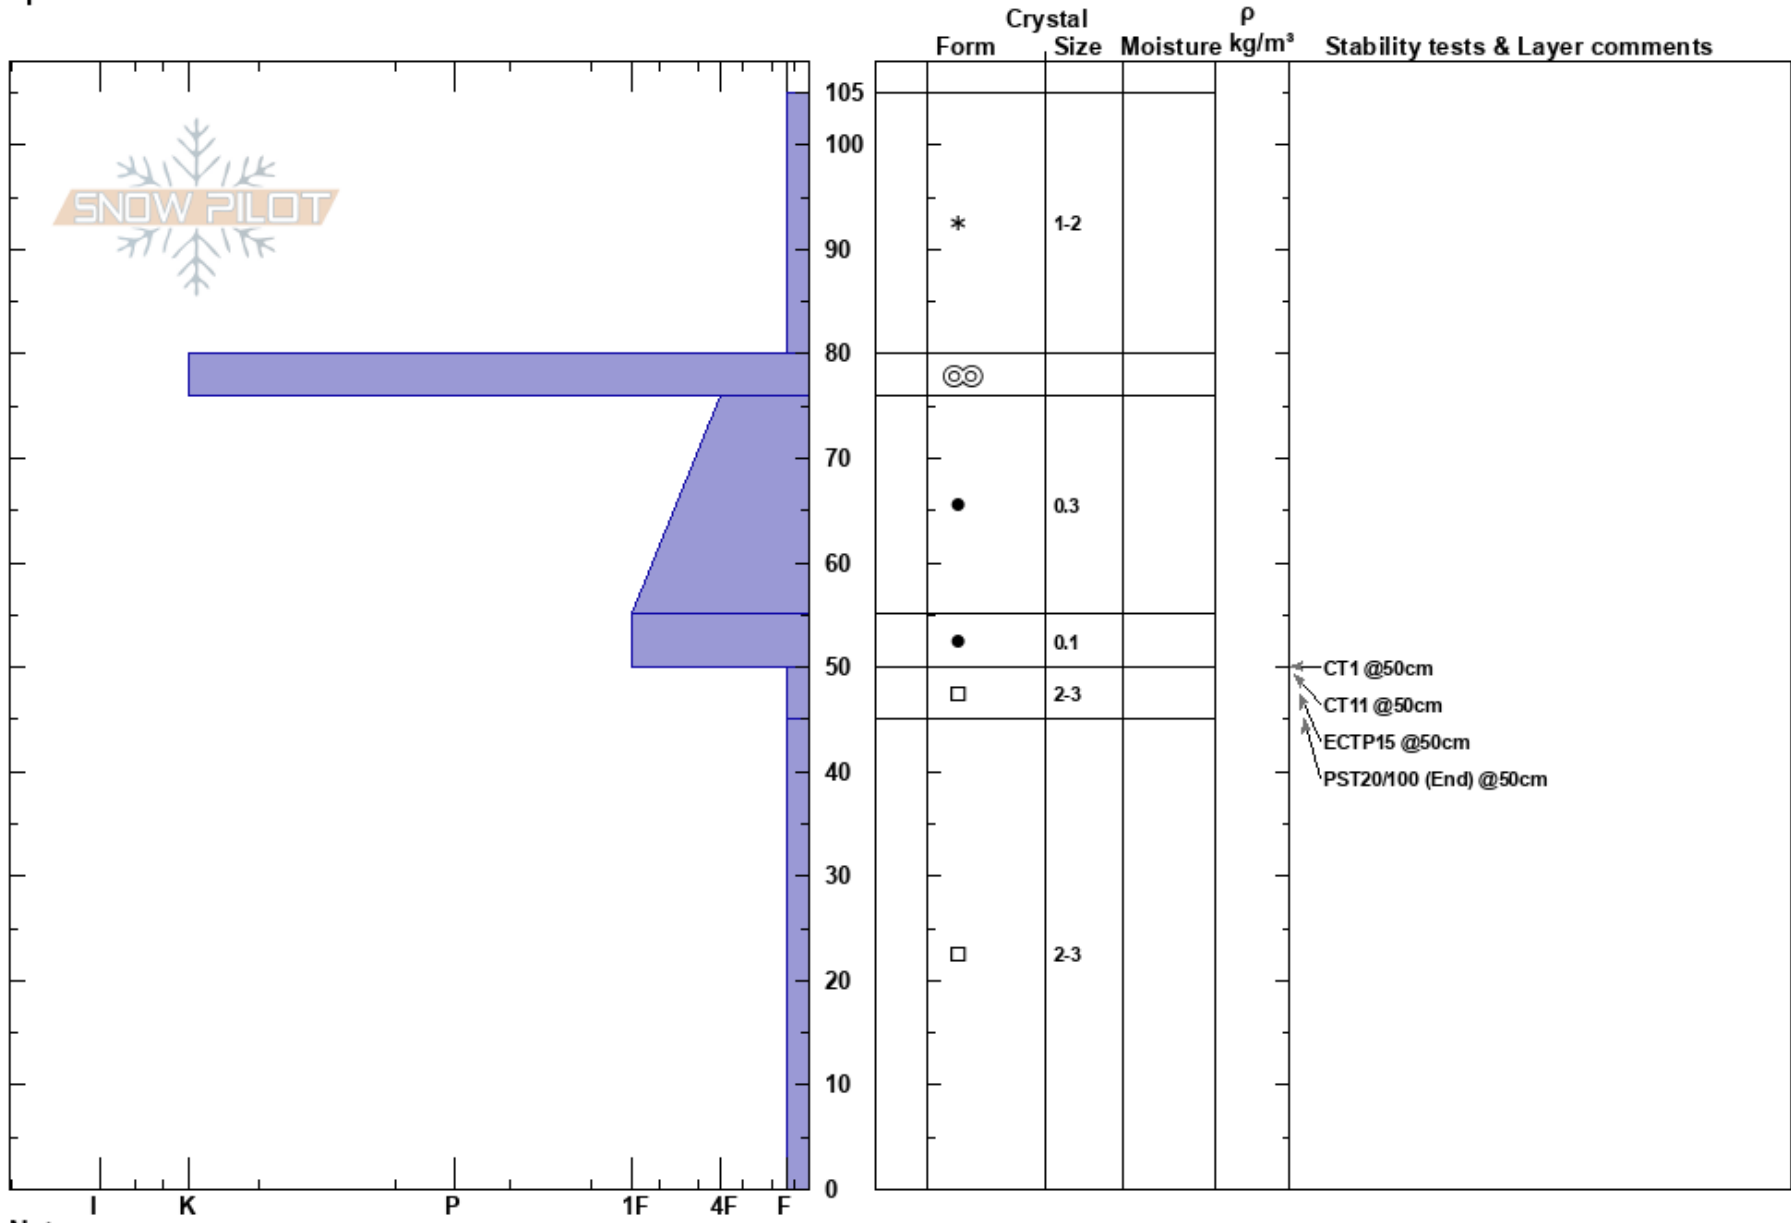

Olympic Bowl  
 Teton Range  
 WY  
 Elevation: 2607 m  
 Aspect: 45°  
 Specifics:

Madeline Grubb  
 12/08/2023 - 11:11am  
 Co-ord: 43.48642N, -110.95546W  
 Slope Angle: 12°  
 Wind Loading: no

Stability:  
 Air Temperature: -6°C  
 Sky Cover: OVC  
 Precipitation: S-1  
 Wind: Light Breeze

HS: 105  
 PF: 50  
 50-45cm: All tests broke here.  
 50-45cm: Problematic layer

Notes: