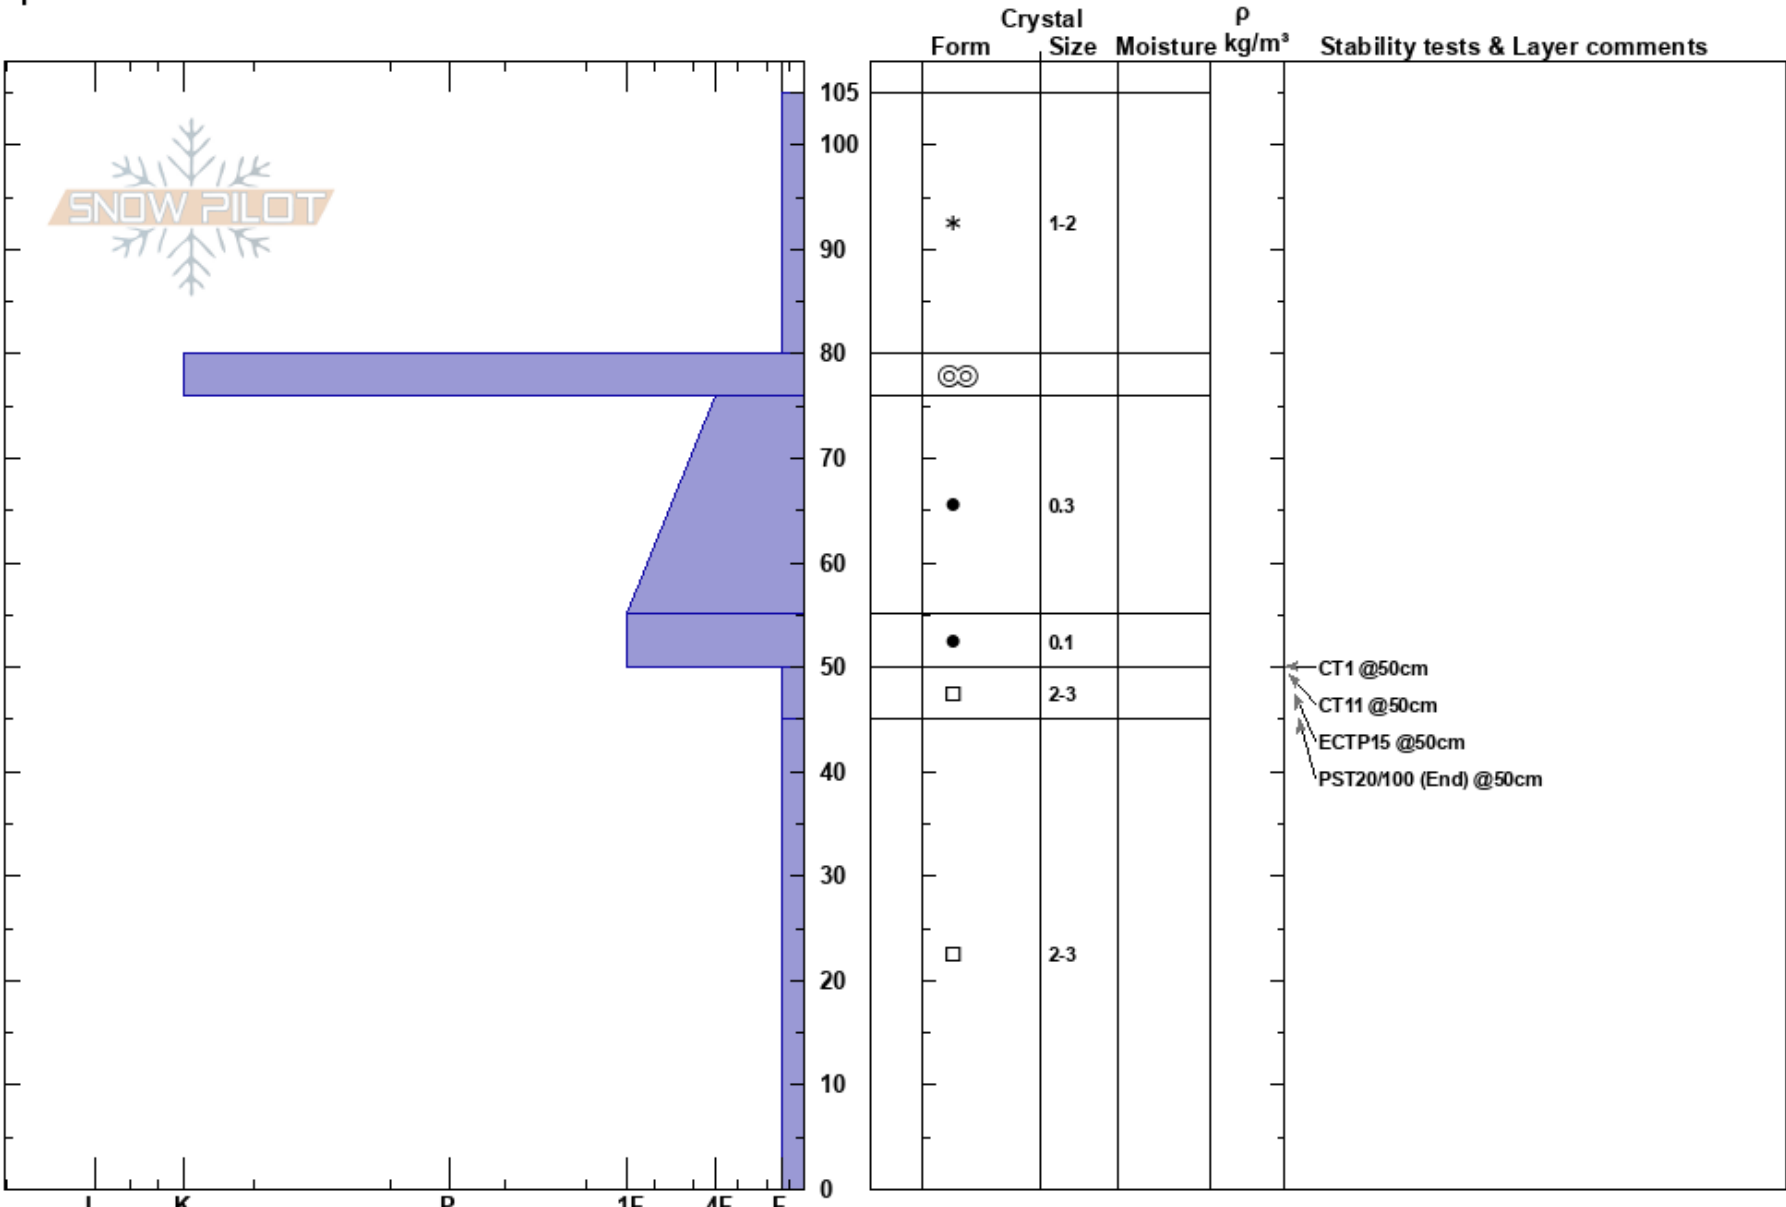

Olympic Bowl
 Teton Range
 WY
 Elevation: 2607 m
 Aspect: 45°
 Specifics:

Madeline Grubb
 12/08/2023 - 11:11am
 Co-ord: 43.48642N, -110.95546W
 Slope Angle: 12°
 Wind Loading: no

Stability:
 Air Temperature: -6°C
 Sky Cover: OVC
 Precipitation: S-1
 Wind: Light Breeze

HS: 105
 PF: 50
 Layer Notes:
 50-45cm: All tests broke here.
 50-45cm: Problematic layer

Notes: