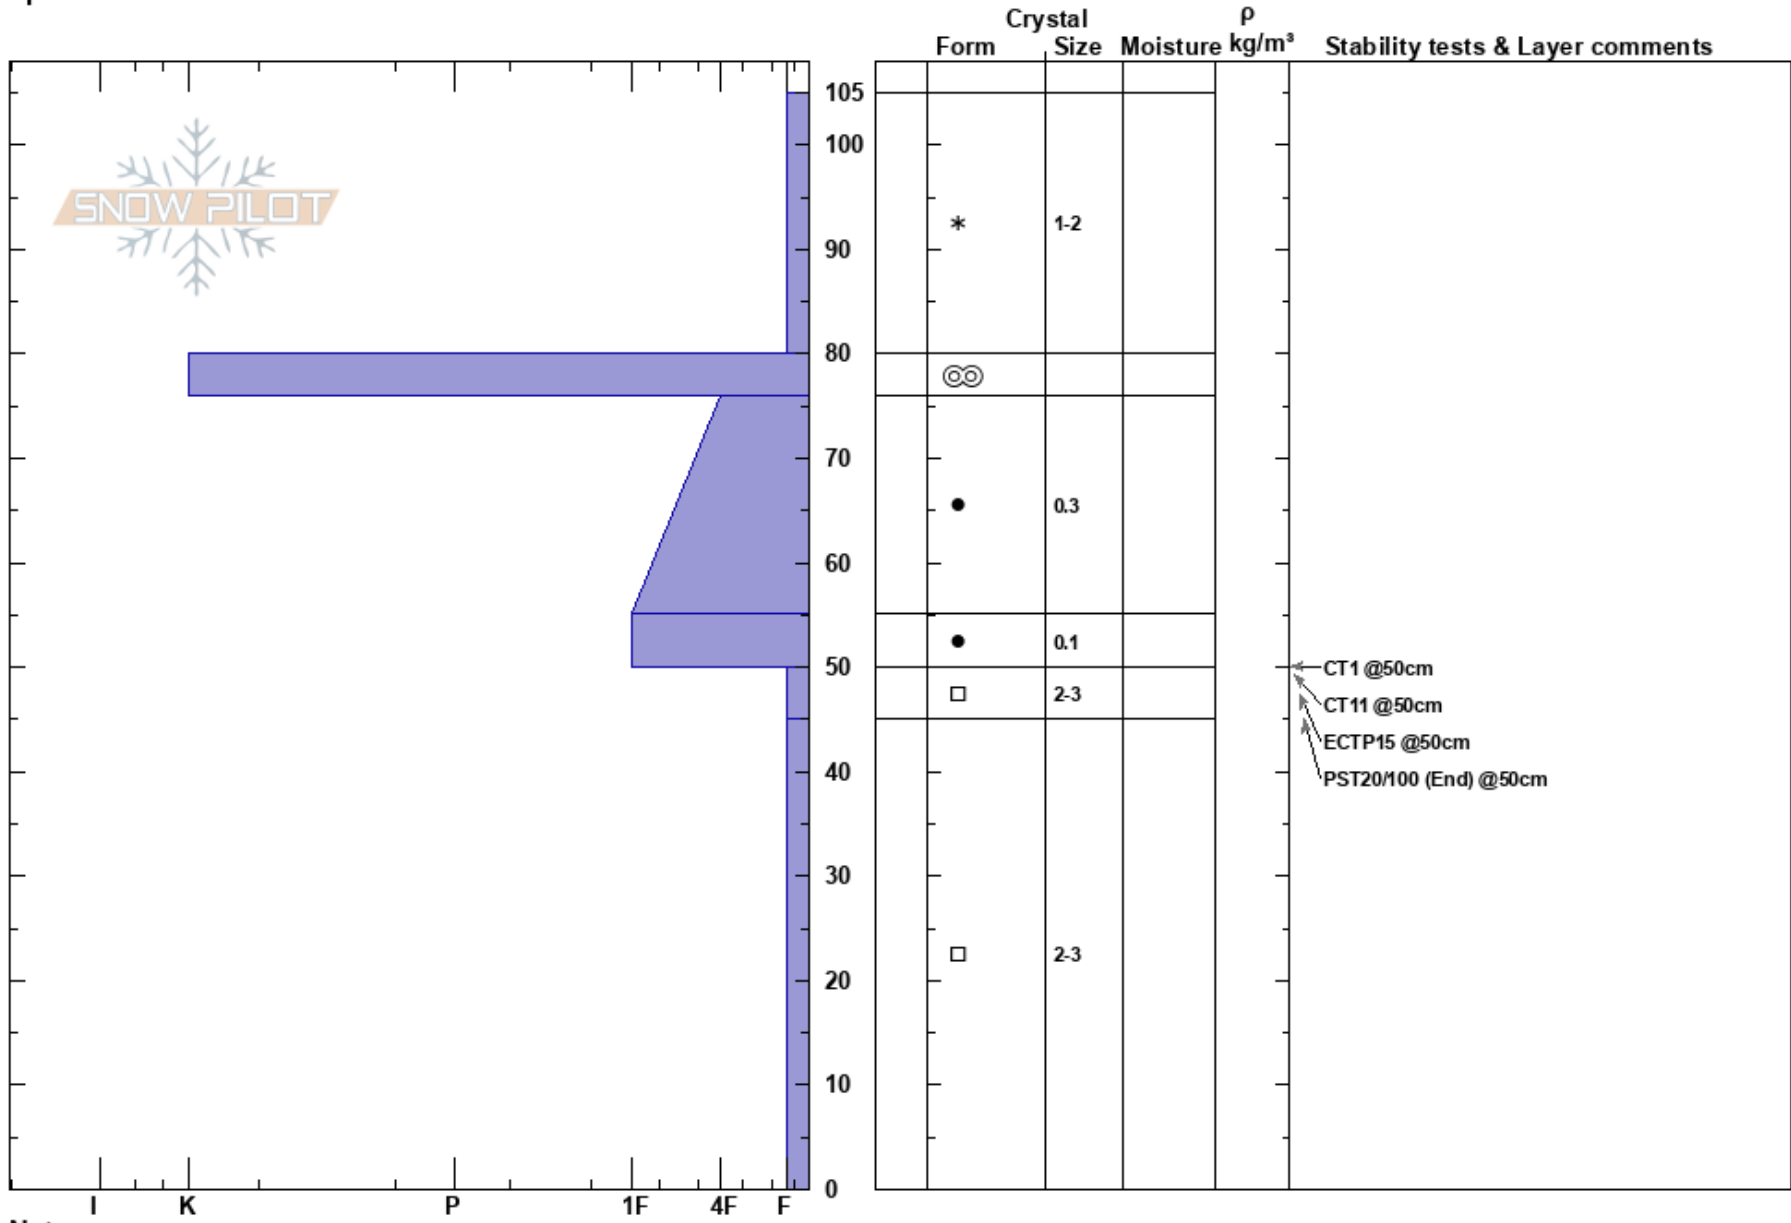

Olympic Bowl
 Teton Range
 WY
 Elevation: 2607 m
 Aspect: 45°
 Specifics:

Madeline Grubb
 12/08/2023 - 11:11am
 Co-ord: 43.48642N, -110.95546W
 Slope Angle: 12°
 Wind Loading: no

Stability:
 Air Temperature: -6°C
 Sky Cover: OVC
 Precipitation: S-1
 Wind: Light Breeze

HS: 105
 PF: 50
 Layer Notes:
 50-45cm: All tests broke here.
 50-45cm: Problematic layer

Notes: