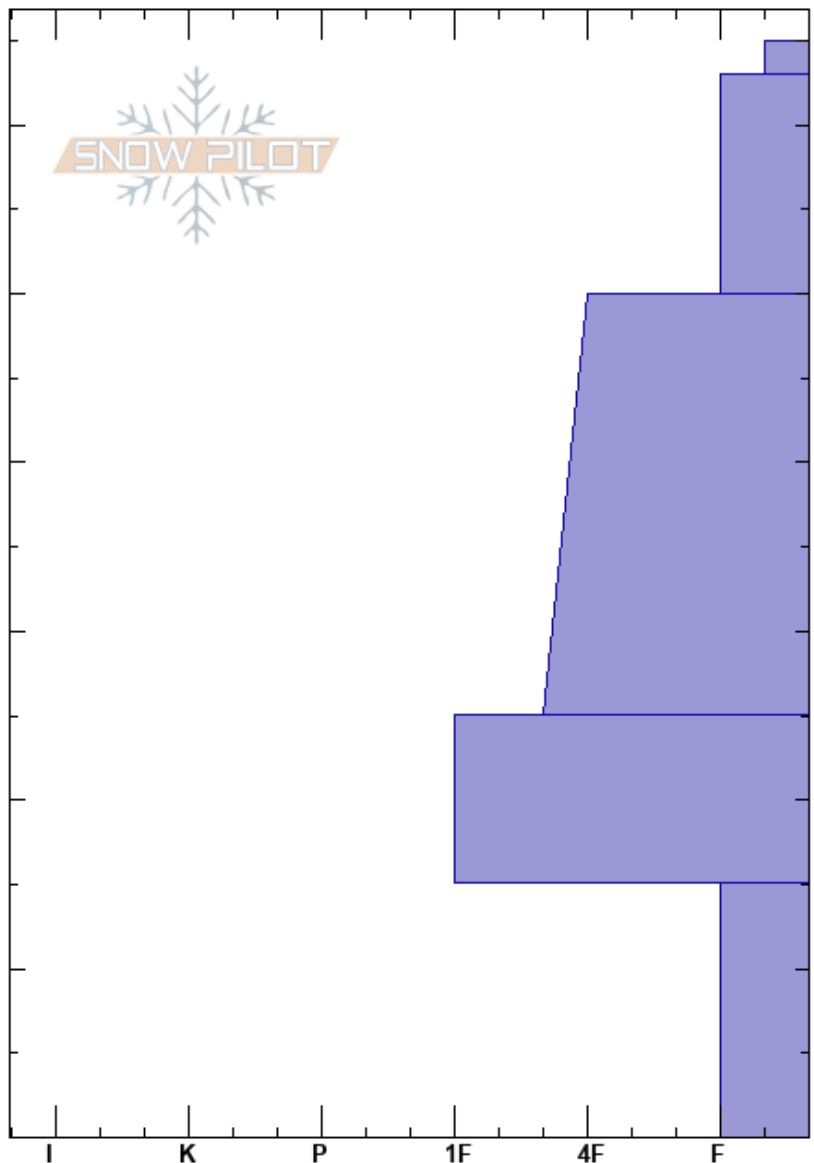

South Diamond Peak  
 Front Range  
 CO  
**Elevation:** 11200 ft  
**Aspect:** 100°  
**Specifics:**

Andy Nelson  
 12/08/2023 - 12:00pm  
**Co-ord:** 40.51149N, -105.89744W  
**Slope Angle:** 26°  
**Wind Loading:** no

**Stability:**  
**Air Temperature:**  
**Sky Cover:** BKN  
**Precipitation:** S-1  
**Wind:** W Calm

**HS:** 65  
**Layer Notes:**  
 15-0cm: Problematic layer

Crystal Form	Crystal Size	Moisture	$\rho$ kg/m <sup>3</sup>	Stability tests & Layer comments
∨	0.5-1			
/				
•				
•				
∧	1-2			