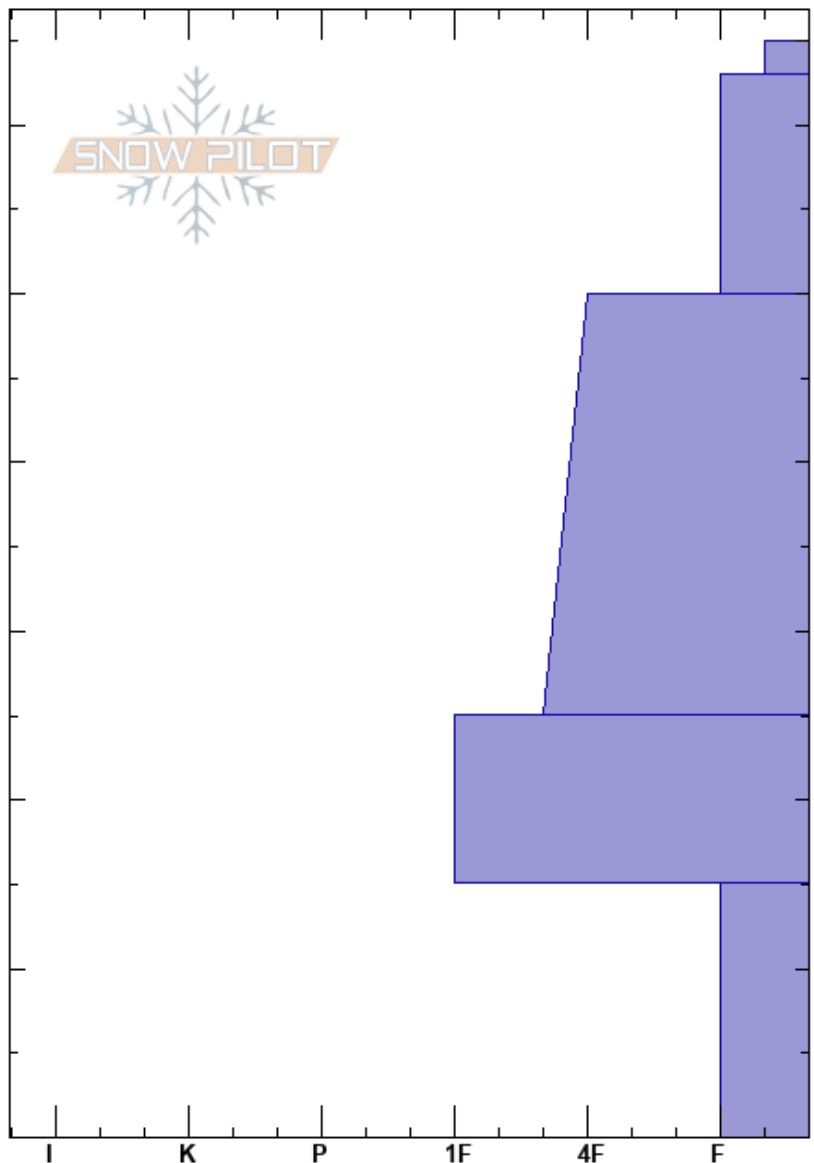

South Diamond Peak
 Front Range
 CO
Elevation: 11200 ft
Aspect: 100°
Specifics:

Andy Nelson
 12/08/2023 - 12:00pm
Co-ord: 40.51149N, -105.89744W
Slope Angle: 26°
Wind Loading: no

Stability:
Air Temperature:
Sky Cover: BKN
Precipitation: S-1
Wind: W Calm

HS: 65
Layer Notes:
 15-0cm: Problematic layer

Crystal Form	Crystal Size	Moisture	ρ kg/m ³	Stability tests & Layer comments
∇	0.5-1			
/				
•				
•				
∧	1-2			

← CT16, Q1 @15cm SP
 ← ECTP9 @15cm

Notes: