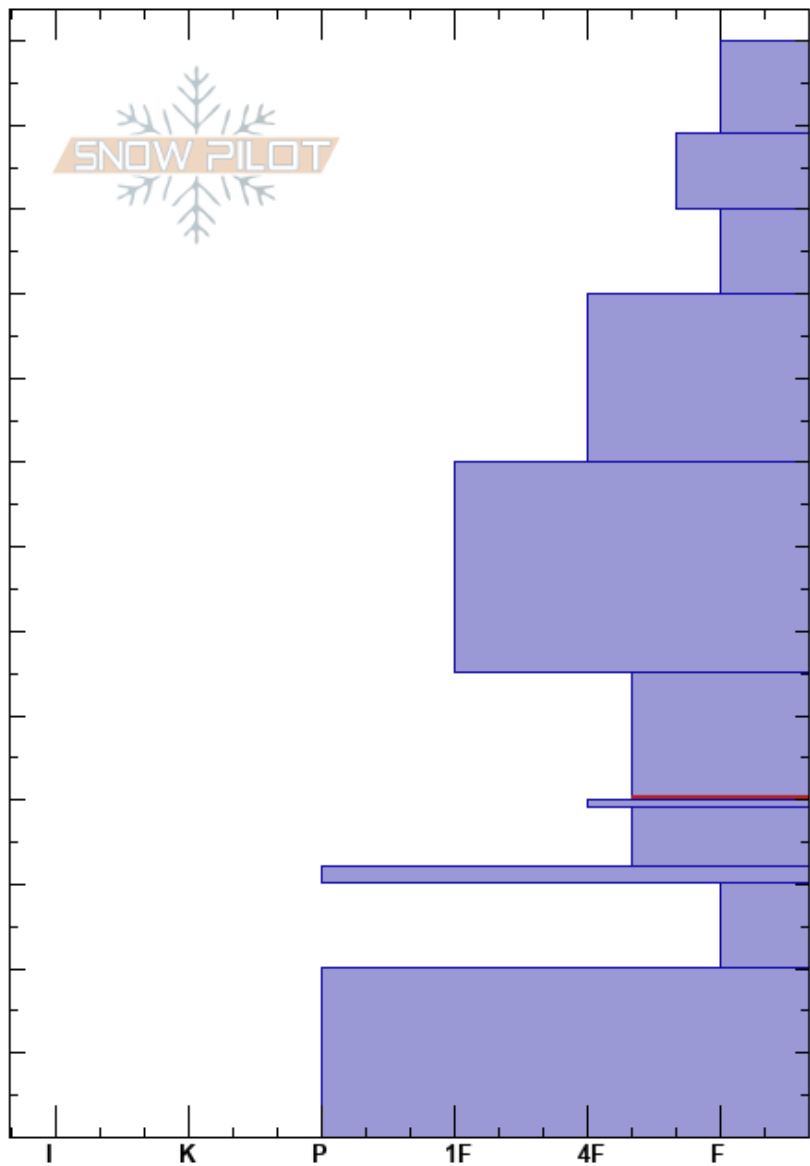

Bear Trap
 Wasatch Range
 UT
 Elevation: 9600 ft
 Aspect: 315°
 Specifics: We skied slope

Mark Staples
 12/08/2023 - 2:00pm
 Co-ord: 40.65173N, -111.59700W
 Slope Angle: 29°
 Wind Loading:

Stability: Fair
 Air Temperature:
 Sky Cover:
 Precipitation: S1
 Wind:
 HS: 130
 PF: 50 55-40cm: Problematic layer
 PS: 30

Crystal Form	Crystal Size	Moisture	ρ kg/m ³	Stability tests & Layer comments
				← ECTN4 @100cm
□	1			
■				← ECTP22 @40cm
□	1-2			
□	2-3			

Notes: