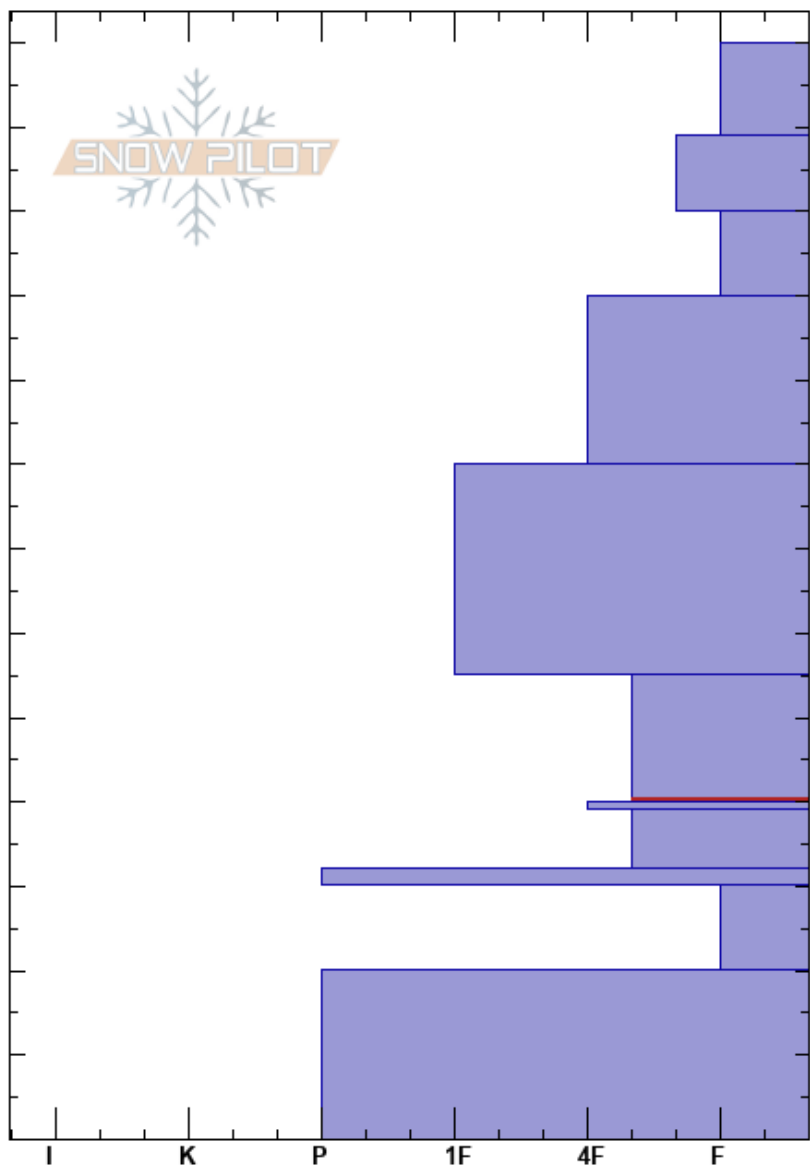

Bear Trap
 Wasatch Range
 UT
 Elevation: 9600 ft
 Aspect: 315°
 Specifics: We skied slope

Mark Staples
 12/08/2023 - 2:00pm
 Co-ord: 40.65173N, -111.59700W
 Slope Angle: 29°
 Wind Loading:

Stability: Fair
 Air Temperature:
 Sky Cover:
 Precipitation: S1
 Wind:
 HS: 130
 PF: 50 55-40cm: Problematic layer
 PS: 30

Depth (cm)	Crystal		Moisture	ρ kg/m ³	Stability tests & Layer comments
	Form	Size			
130					
120					
110					
100					← ECTN4 @100cm
90					
80					
70					
60					
50	□	1			
40	■				← ECTP22 @40cm
35	□	1-2			
30					
25	□	2-3			
20					
10					
0					