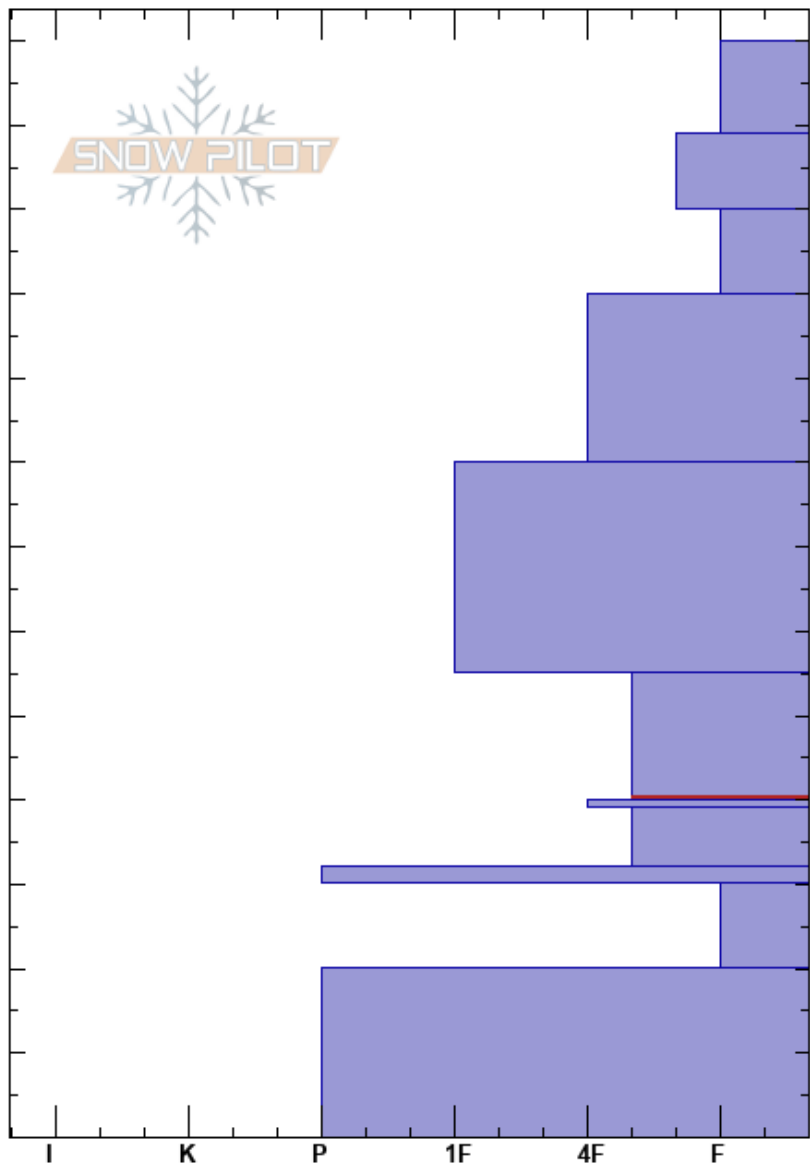

Bear Trap
 Wasatch Range
 UT
 Elevation: 9600 ft
 Aspect: 315°
 Specifics: We skied slope

Mark Staples
 12/08/2023 - 2:00pm
 Co-ord: 40.65173N, -111.59700W
 Slope Angle: 29°
 Wind Loading:

Stability: Fair
 Air Temperature:
 Sky Cover:
 Precipitation: S1
 Wind:
 HS: 130
 PF: 50 55-40cm: Problematic layer
 PS: 30

Depth (cm)	Crystal		ρ kg/m ³	Stability tests & Layer comments
	Form	Size		
130				
120				
110				
100				← ECTN4 @100cm
90				
80				
70				
60				
50	□	1		
40	■			← ECTP22 @40cm
35	□	1-2		
30				
25	□	2-3		
20				
10				
0				