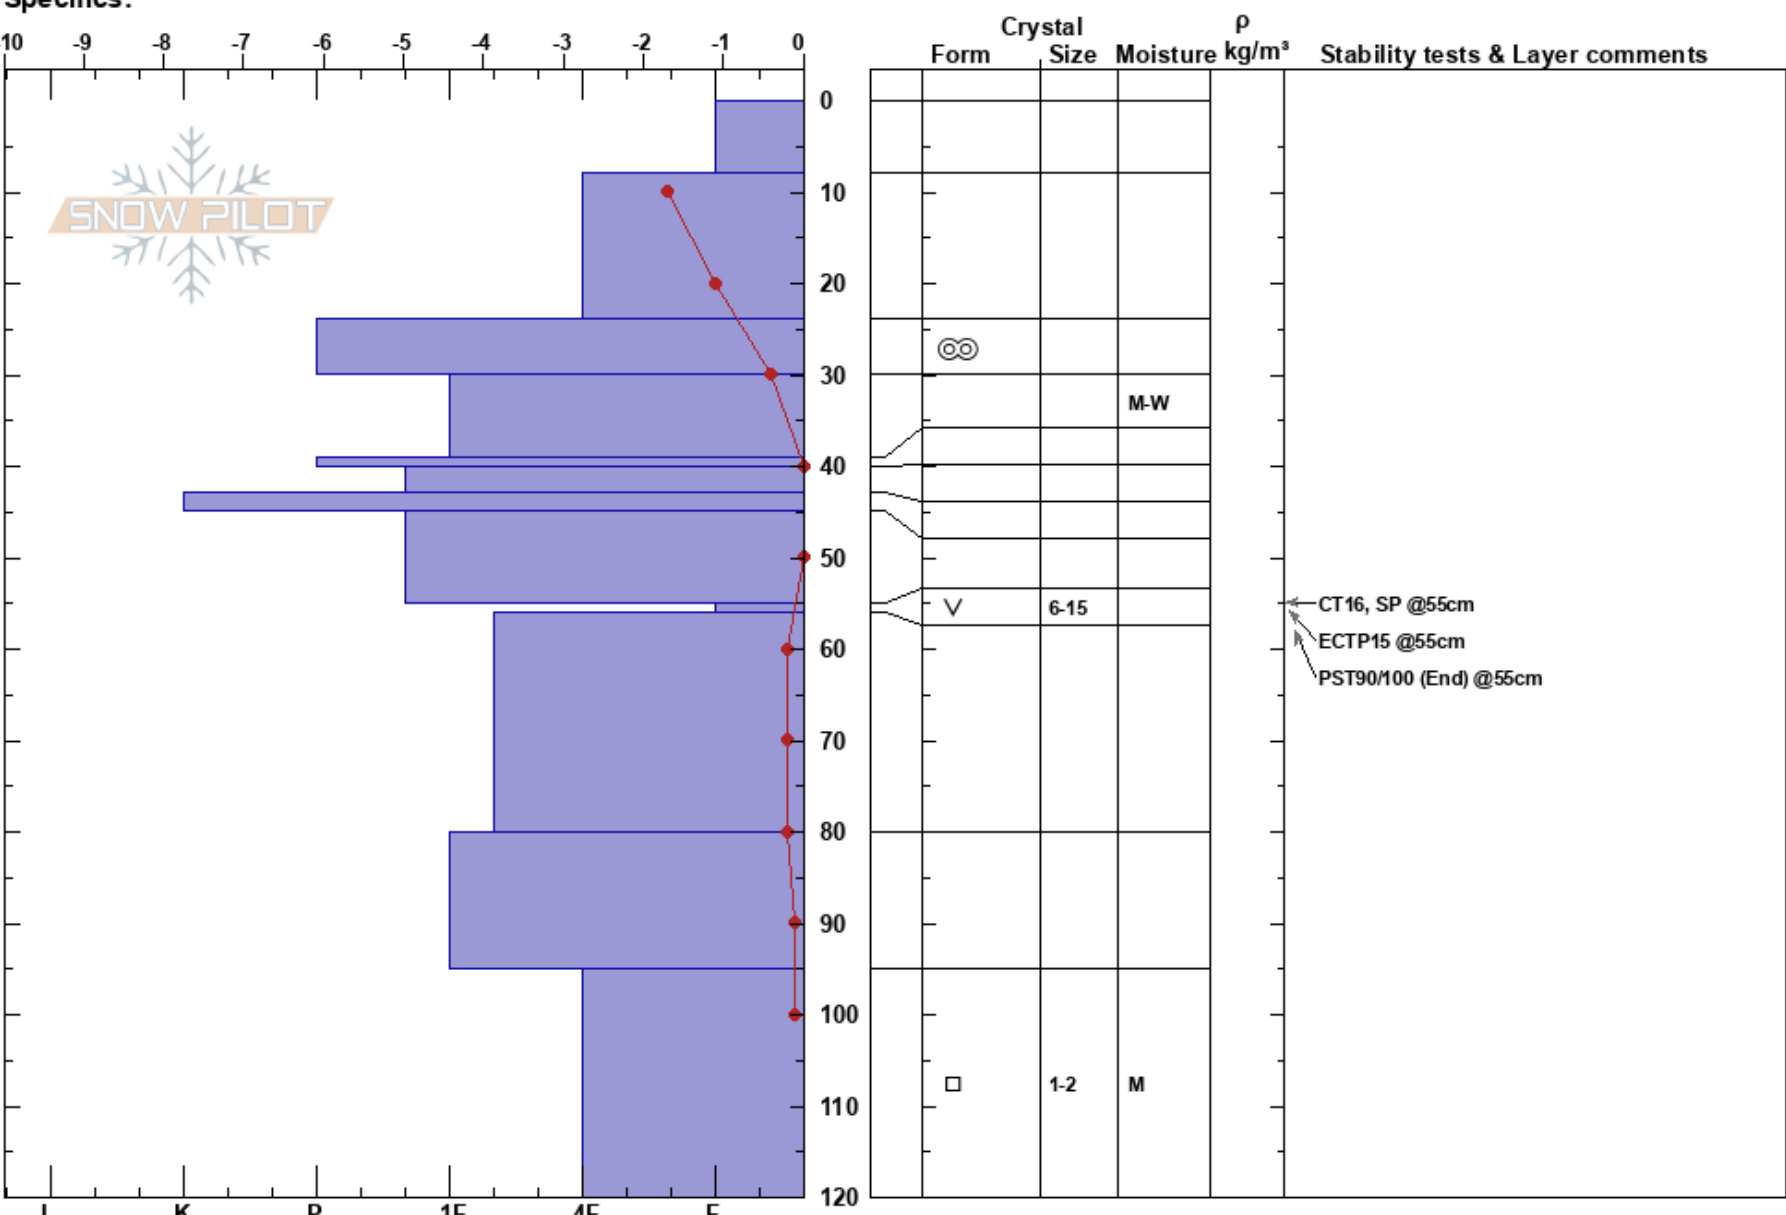

SSS Candy Ass Notch
 Selkirks
 BC
 Elevation: 2151 m
 Aspect: W
 Specifics:

Bruce Gardave
 08/12/2023 - 14:59
 Co-ord: 11U 489924W 5554781N
 Slope Angle: 29°
 Wind Loading:

Stability:
 Air Temperature: -9.1°C
 Sky Cover: OVC
 Precipitation: S-1
 Wind: NW Light Breeze

HS: 120 Layer Notes:

CT16, SP @55cm
 ECTP15 @55cm
 PST90/100 (End) @55cm

Notes: Open area right off the cat track, not exposed to wind.
 Observers Carl F, Adam R, and Bruce G