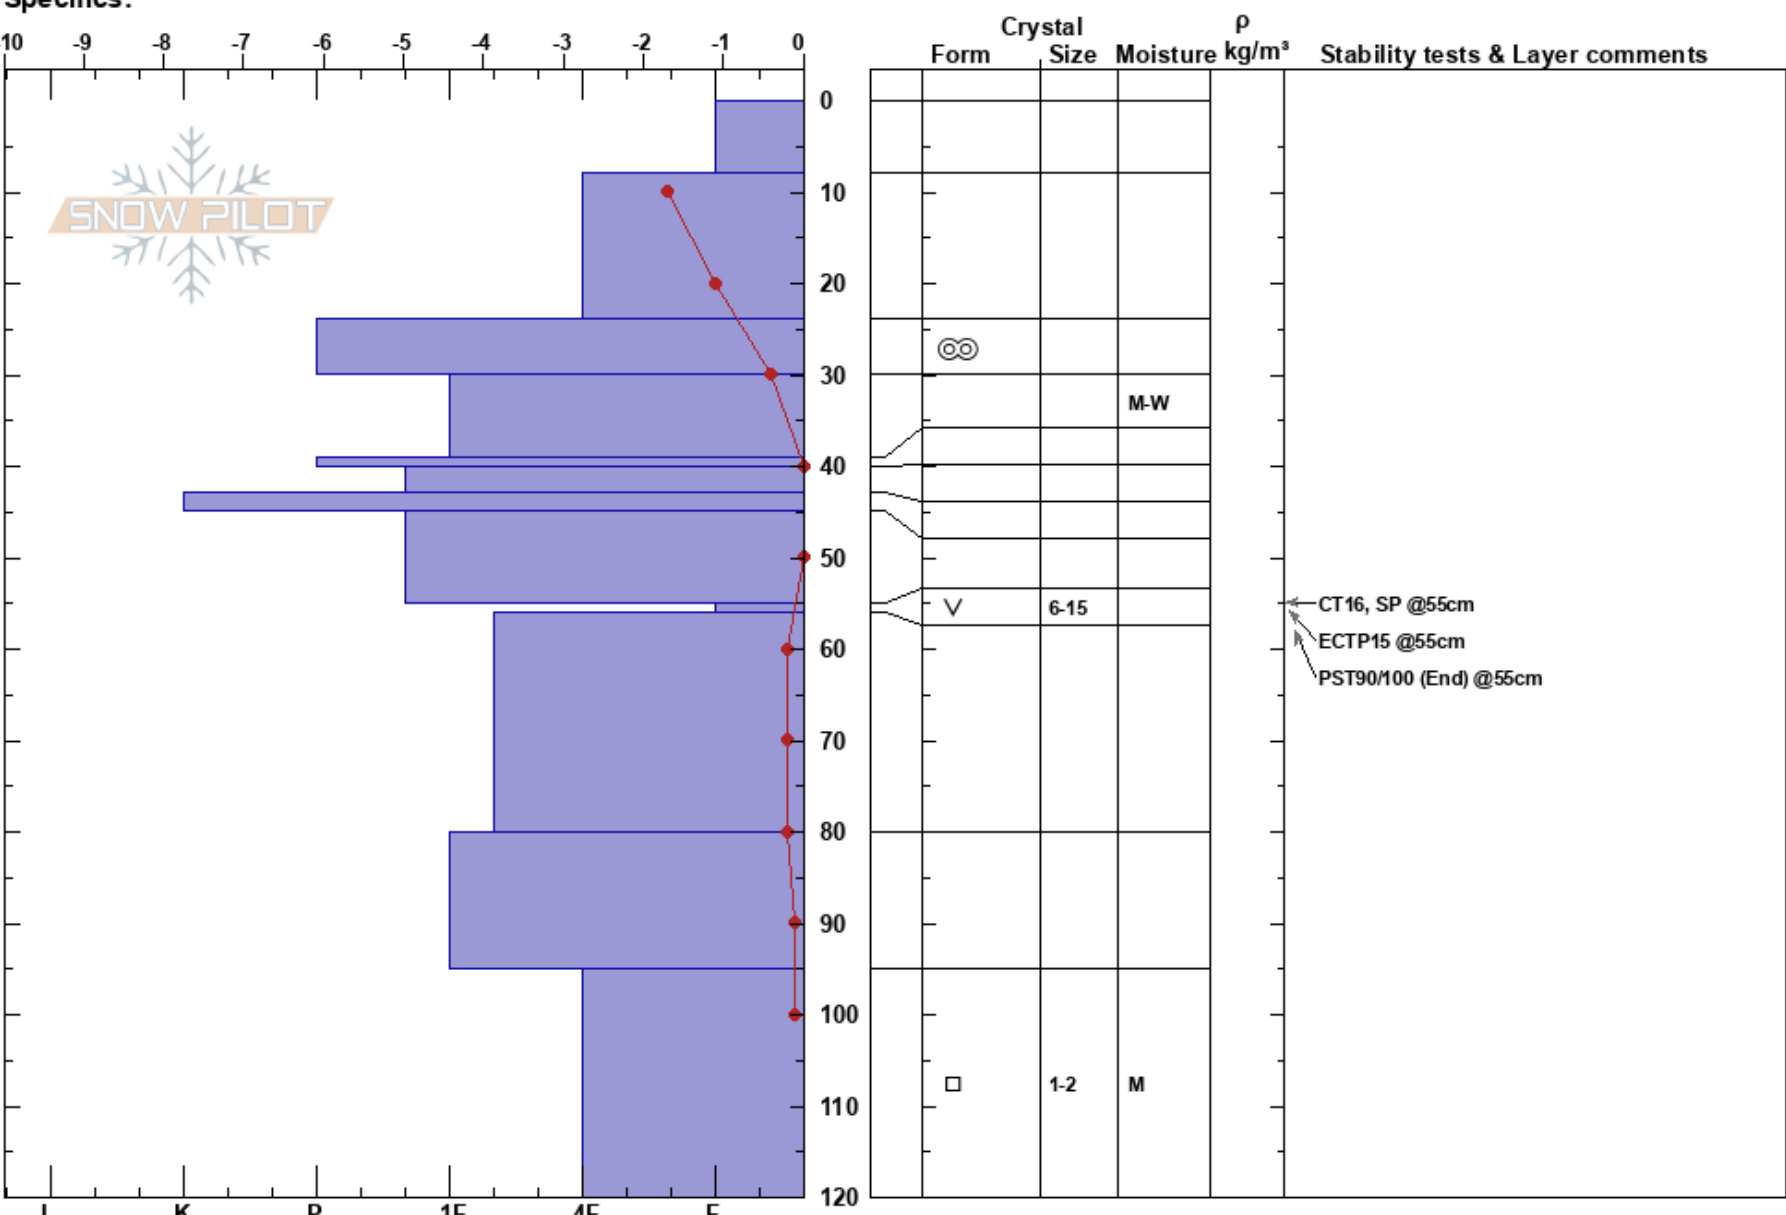

SSS Candy Ass Notch
 Selkirks
 BC
 Elevation: 2151 m
 Aspect: W
 Specifics:

Bruce Gardave
 08/12/2023 - 14:59
 Co-ord: 11U 489924W 5554781N
 Slope Angle: 29°
 Wind Loading:

Stability:
 Air Temperature: -9.1°C
 Sky Cover: OVC
 Precipitation: S-1
 Wind: NW Light Breeze

HS: 120 Layer Notes:

Notes: Open area right off the cat track, not exposed to wind.
 Observers Carl F, Adam R, and Bruce G