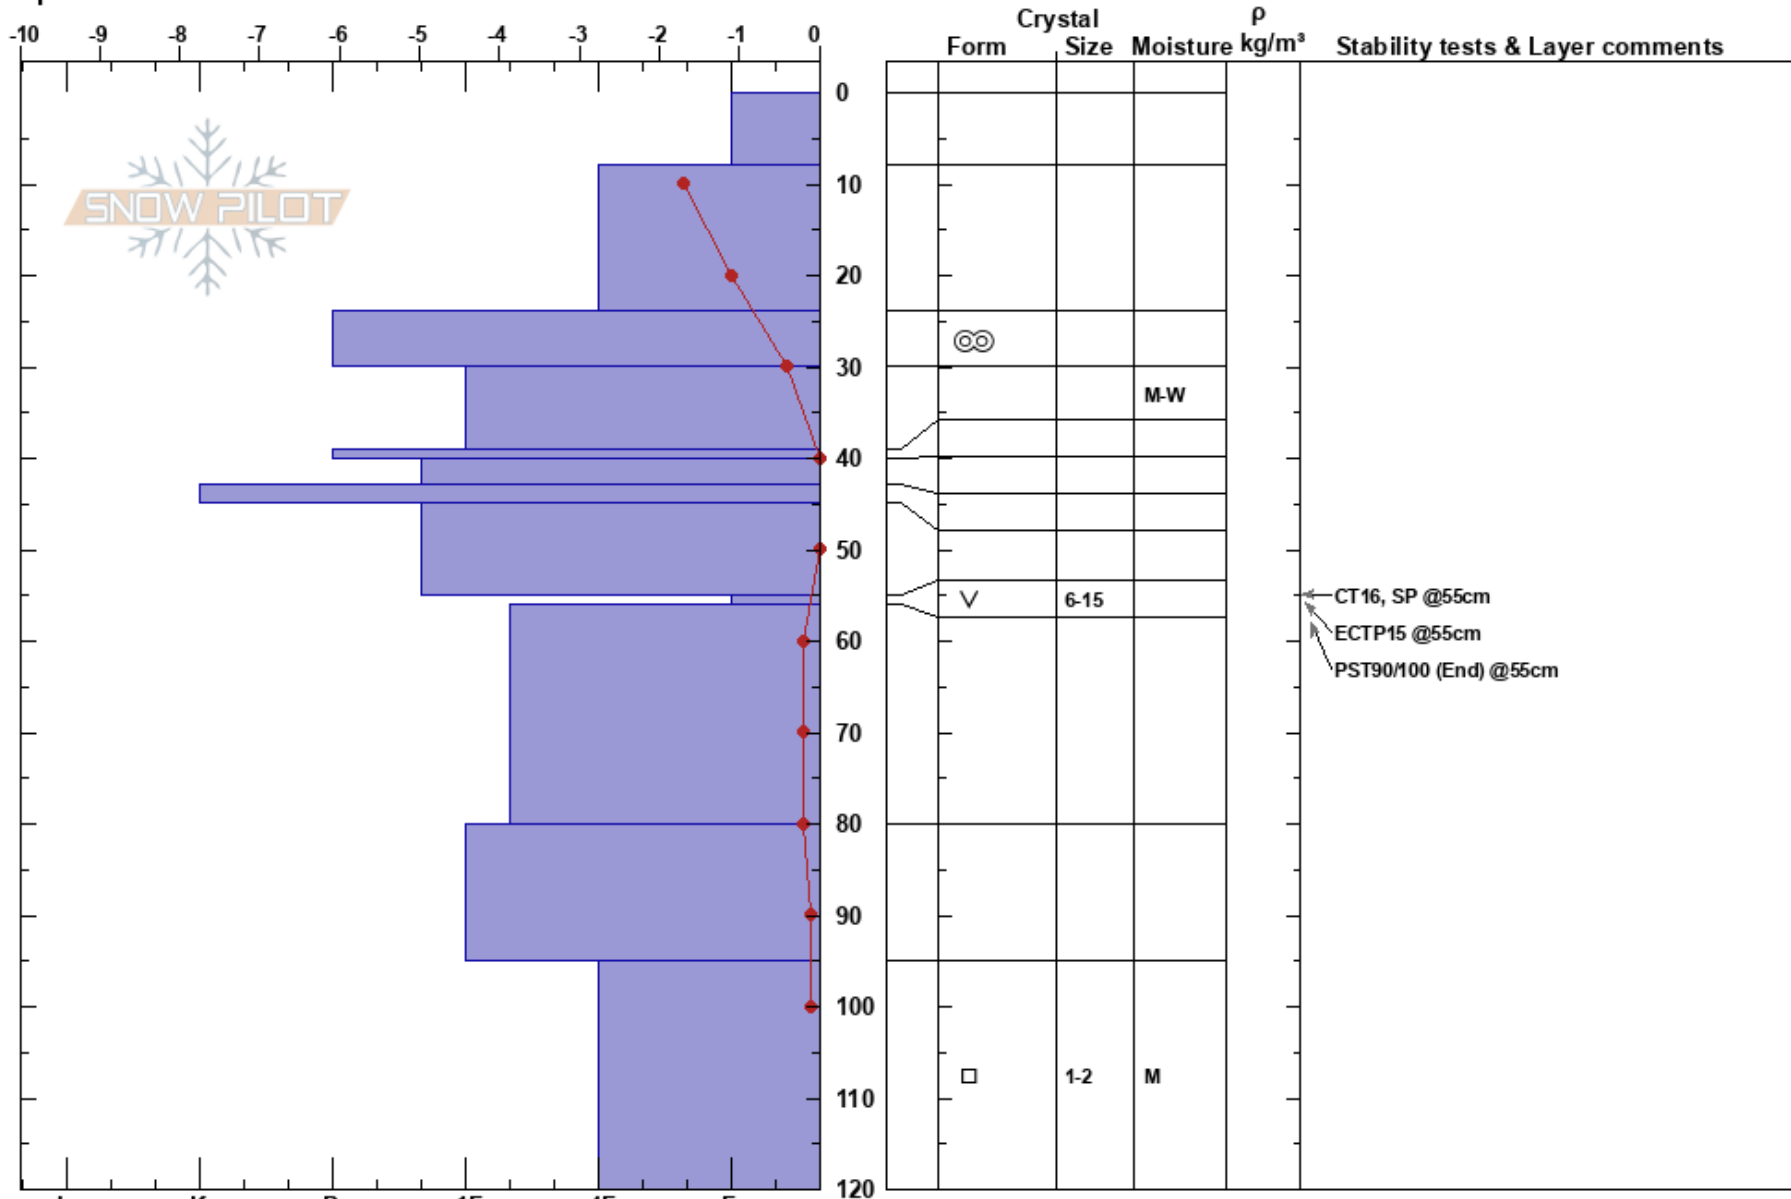

SSS Candy Ass Notch
 Selkirks
 BC
 Elevation: 2151 m
 Aspect: W
 Specifics:

Bruce Gardave
 08/12/2023 - 14:59
 Co-ord: 11U 489924W 5554781N
 Slope Angle: 29°
 Wind Loading:

Stability:
 Air Temperature: -9.1°C
 Sky Cover: OVC
 Precipitation: S-1
 Wind: NW Light Breeze

HS: 120 Layer Notes:

Notes: Open area right off the cat track, not exposed to wind.

Observers Carl F, Adam R, and Bruce G