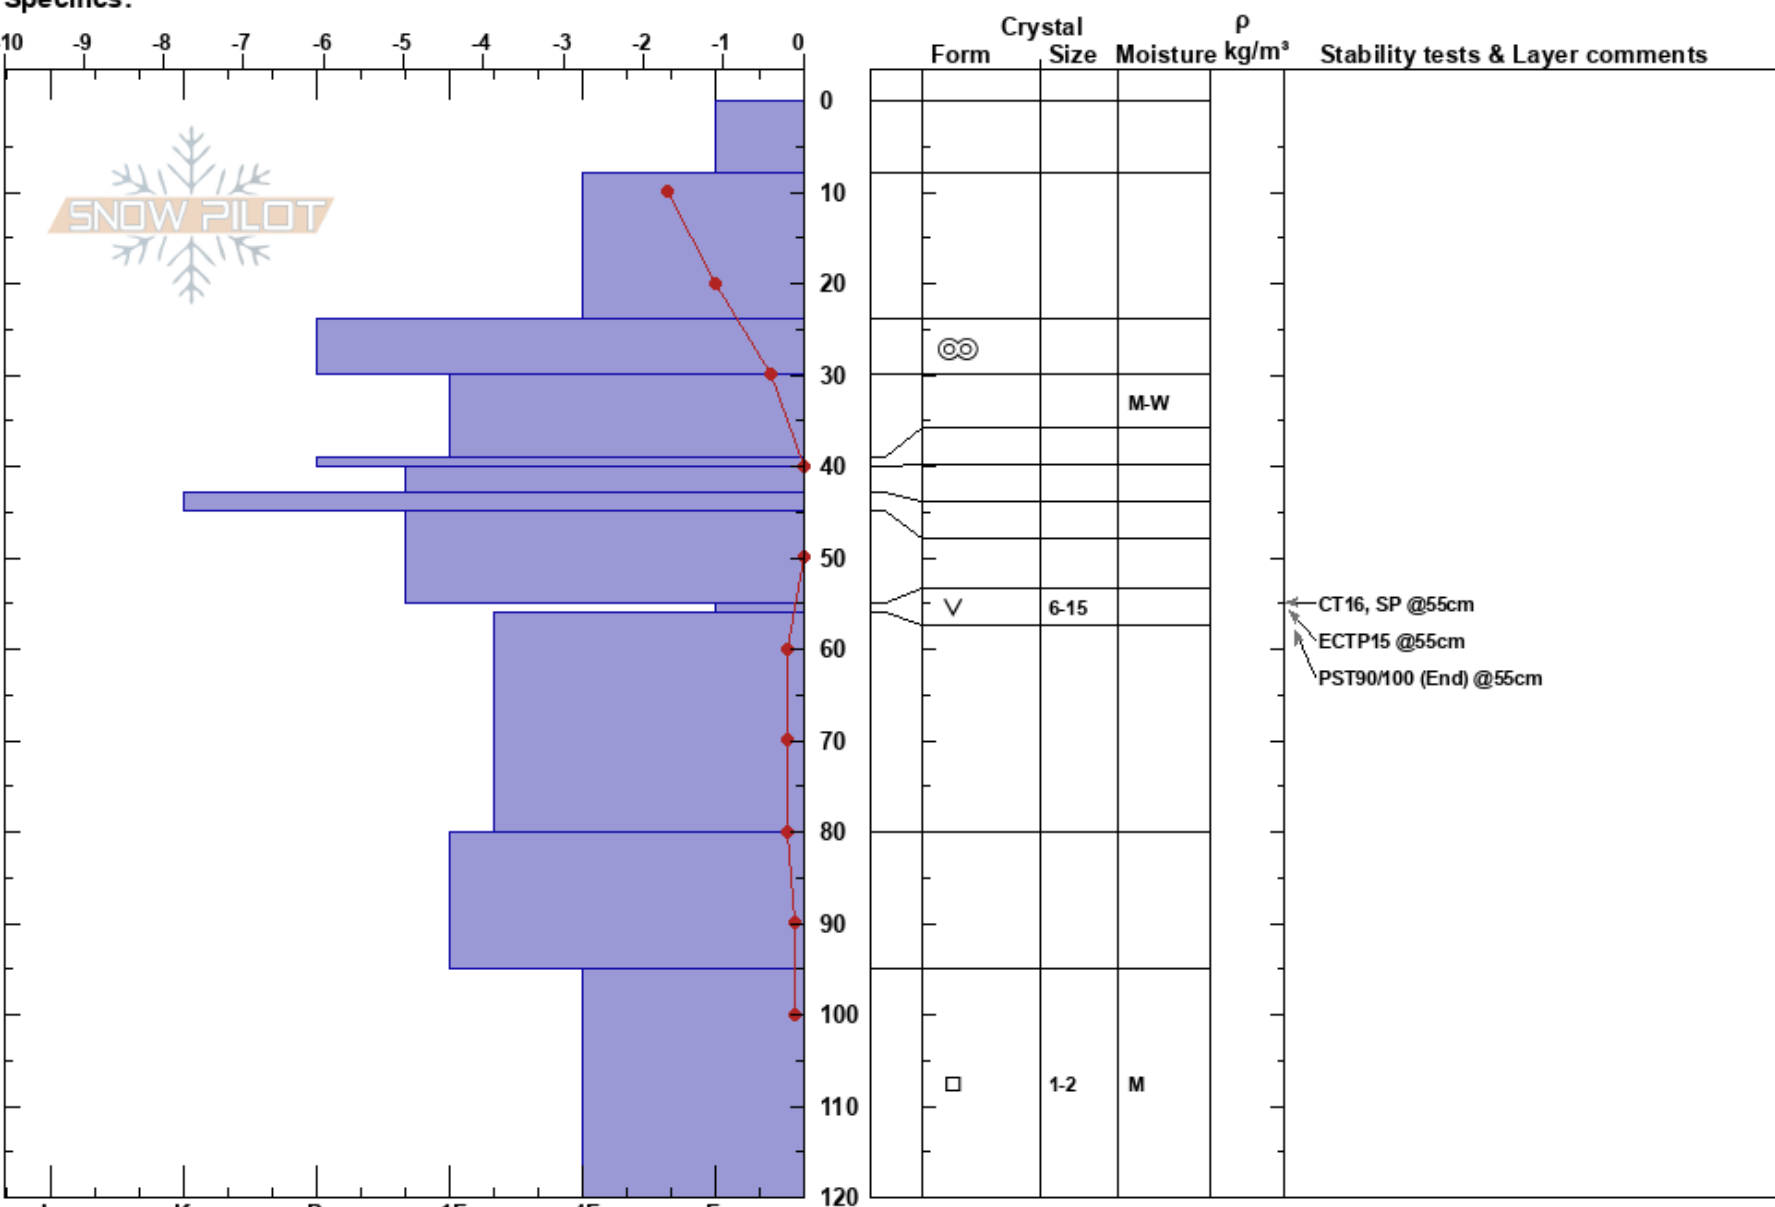

SSS Candy Ass Notch  
 Selkirks  
 BC  
 Elevation: 2151 m  
 Aspect: W  
 Specifics:

Bruce Gardave  
 08/12/2023 - 14:59  
 Co-ord: 11U 489924W 5554781N  
 Slope Angle: 29°  
 Wind Loading:

Stability:  
 Air Temperature: -9.1°C  
 Sky Cover: OVC  
 Precipitation: S-1  
 Wind: NW Light Breeze

HS: 120 Layer Notes:

Notes: Open area right off the cat track, not exposed to wind.  
 Observers Carl F, Adam R, and Bruce G