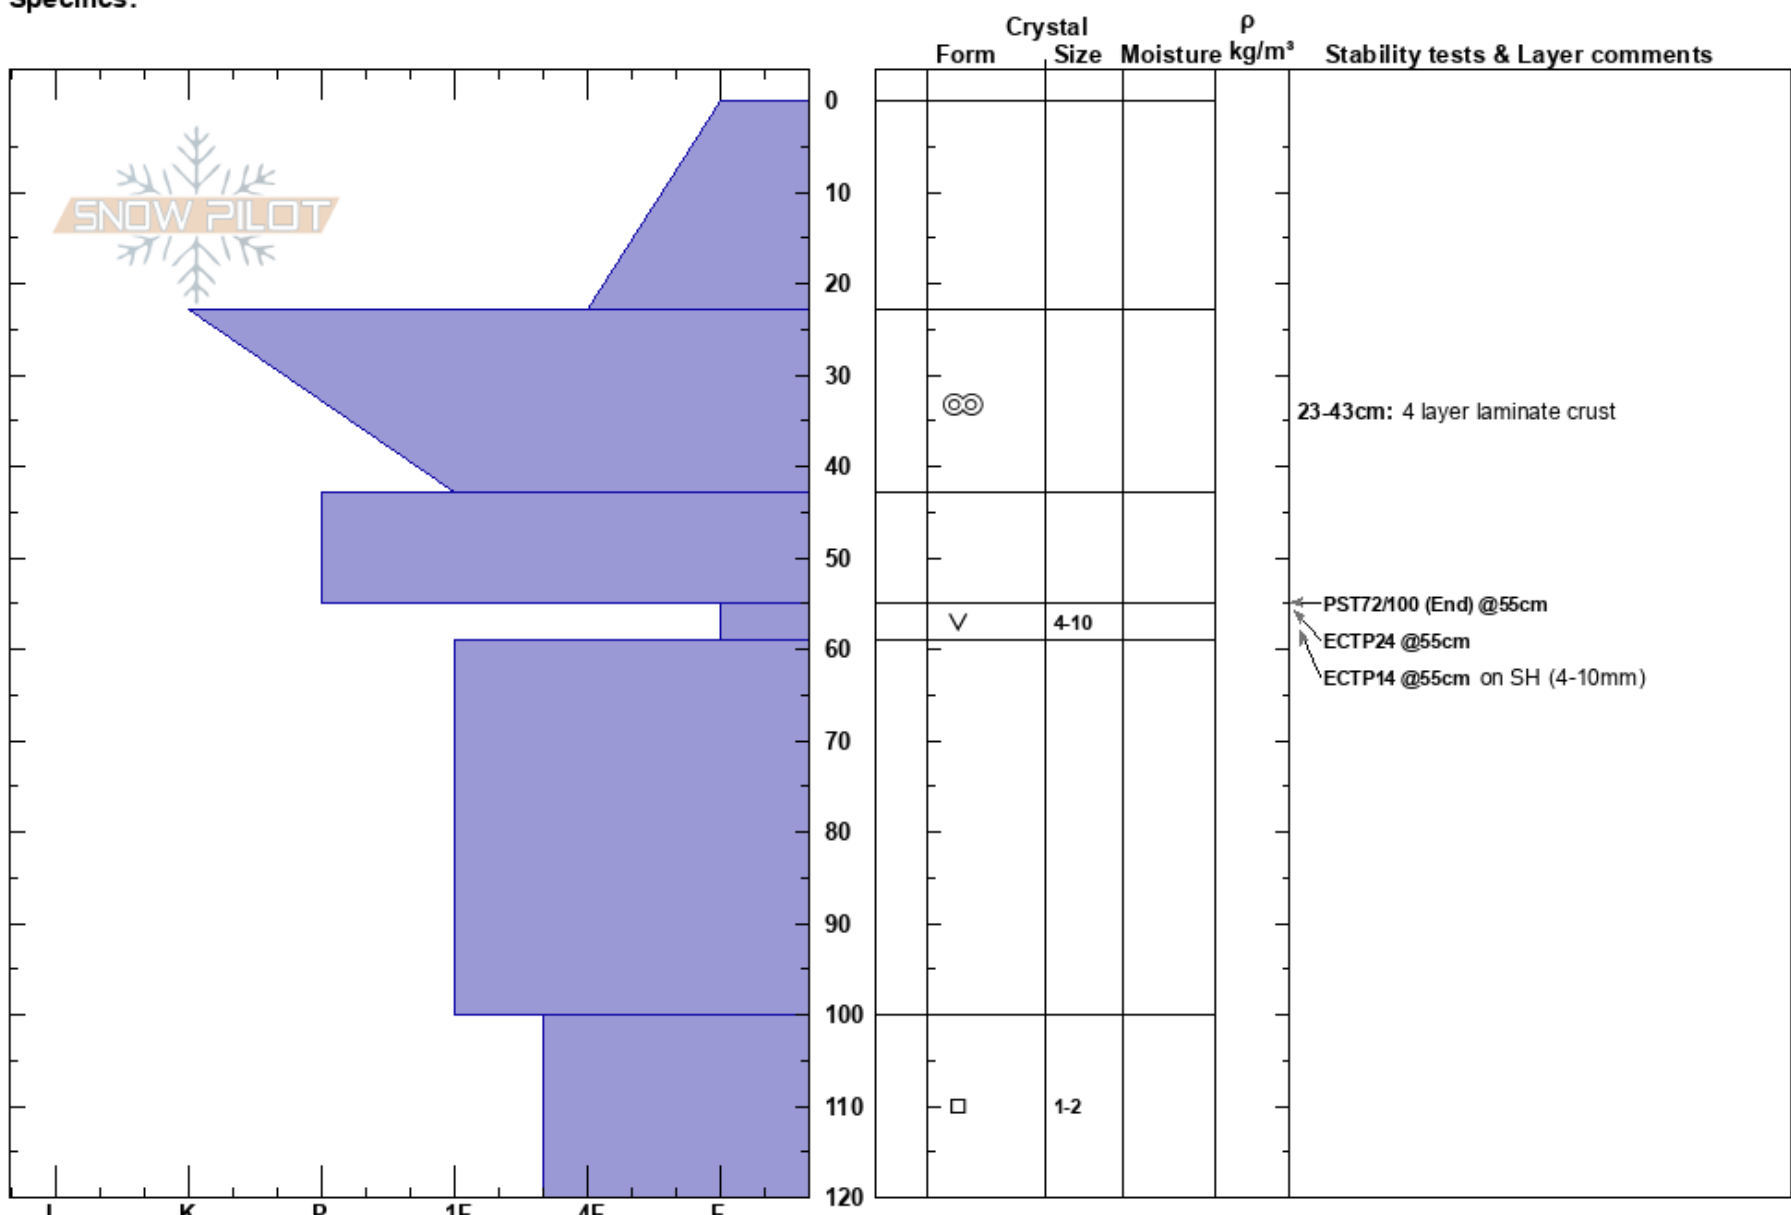

Candy Ass Notch  
 Selkirks  
 BC  
 Elevation: 2040 m  
 Aspect: NW  
 Specifics:

Morgan Dinsdale  
 08/12/2023 - 15:00  
 Co-ord: 50.24542N, -117.06684E  
 Slope Angle: 28°  
 Wind Loading:

Stability:  
 Air Temperature: -8.7°C PF: 55  
 Sky Cover: OVC  
 Precipitation: S-1  
 Wind: SE Light Breeze

HS: 120  
 Layer Notes:  
 23-43cm: 4 layer laminate crust  
 55-59cm: Problematic layer

Notes: