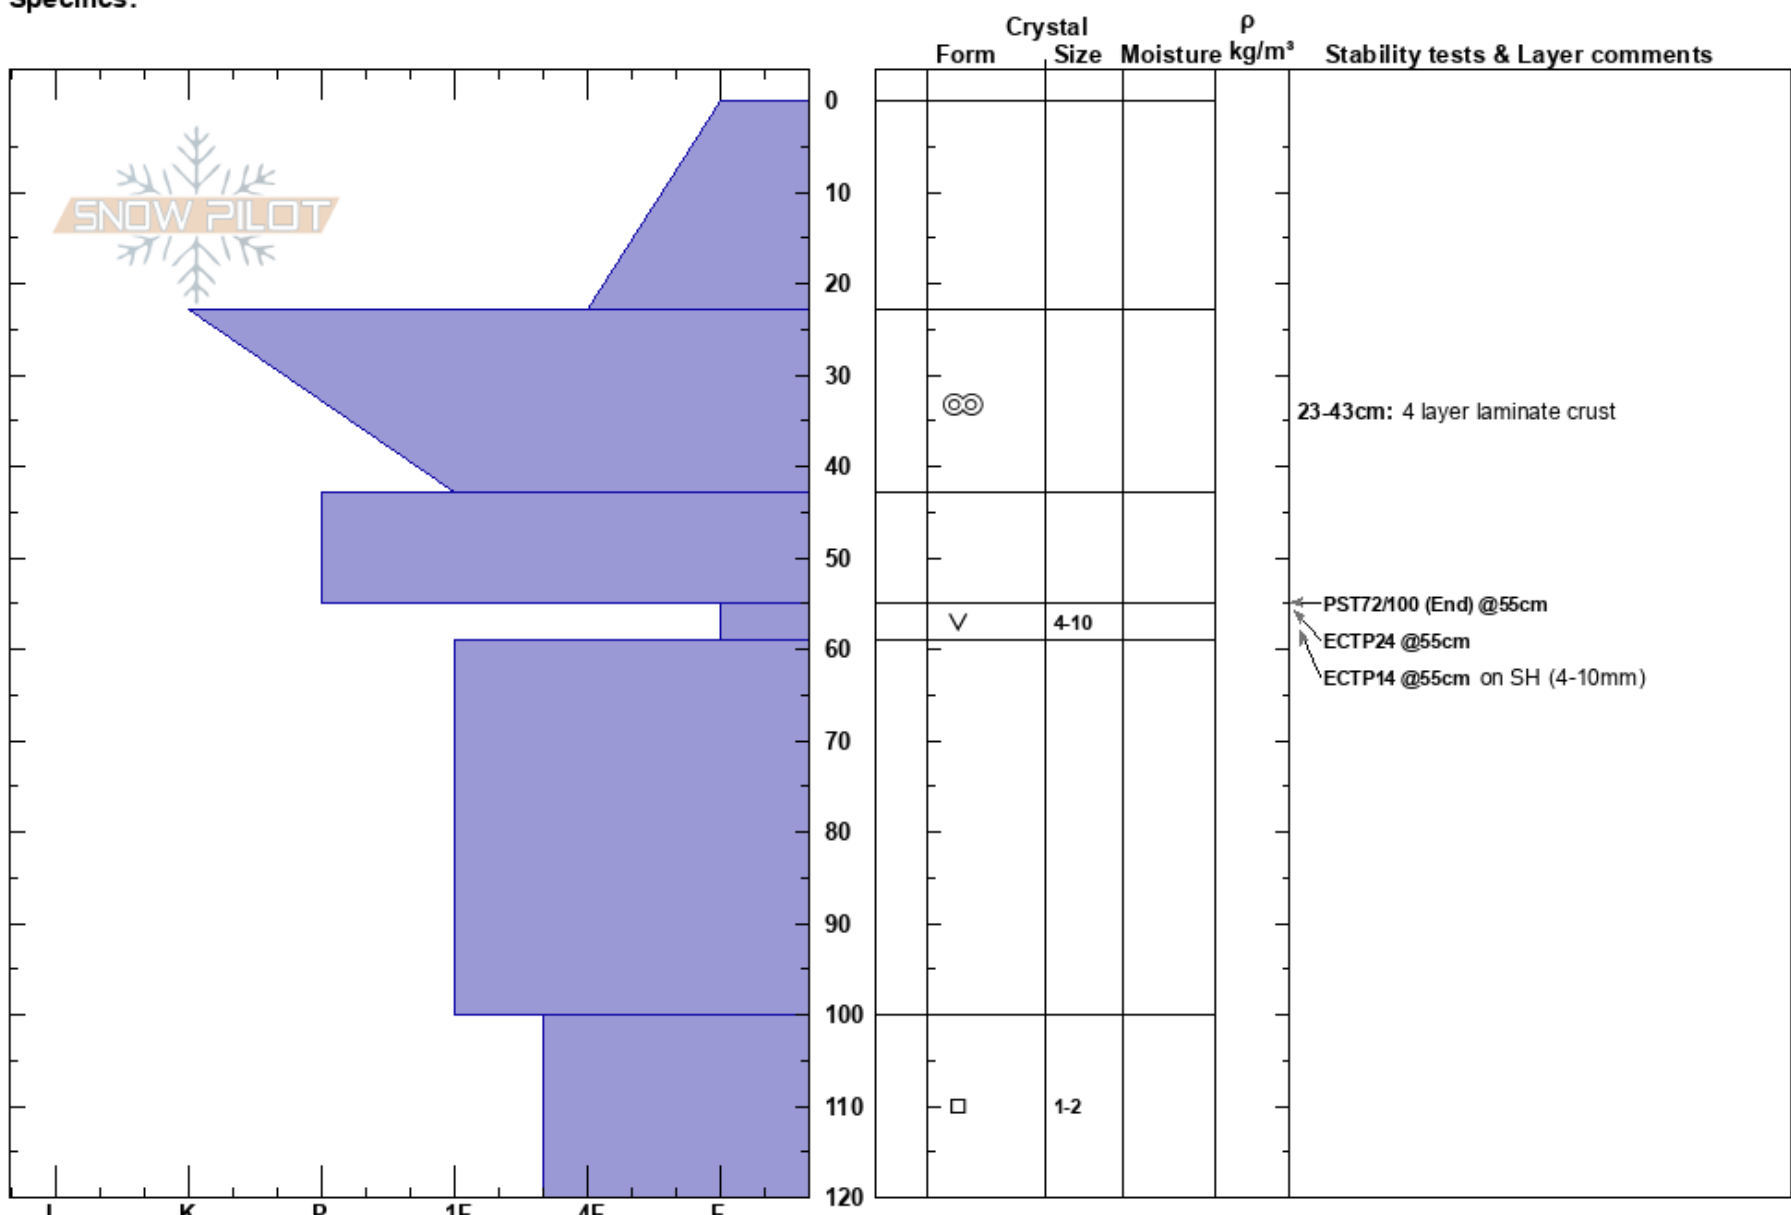

Candy Ass Notch
 Selkirks
 BC
 Elevation: 2040 m
 Aspect: NW
 Specifics:

Morgan Dinsdale
 08/12/2023 - 15:00
 Co-ord: 50.24542N, -117.06684E
 Slope Angle: 28°
 Wind Loading:

Stability:
 Air Temperature: -8.7°C PF: 55
 Sky Cover: OVC
 Precipitation: S-1
 Wind: SE Light Breeze

HS: 120
 Layer Notes:
 23-43cm: 4 layer laminate crust
 55-59cm: Problematic layer

Notes: