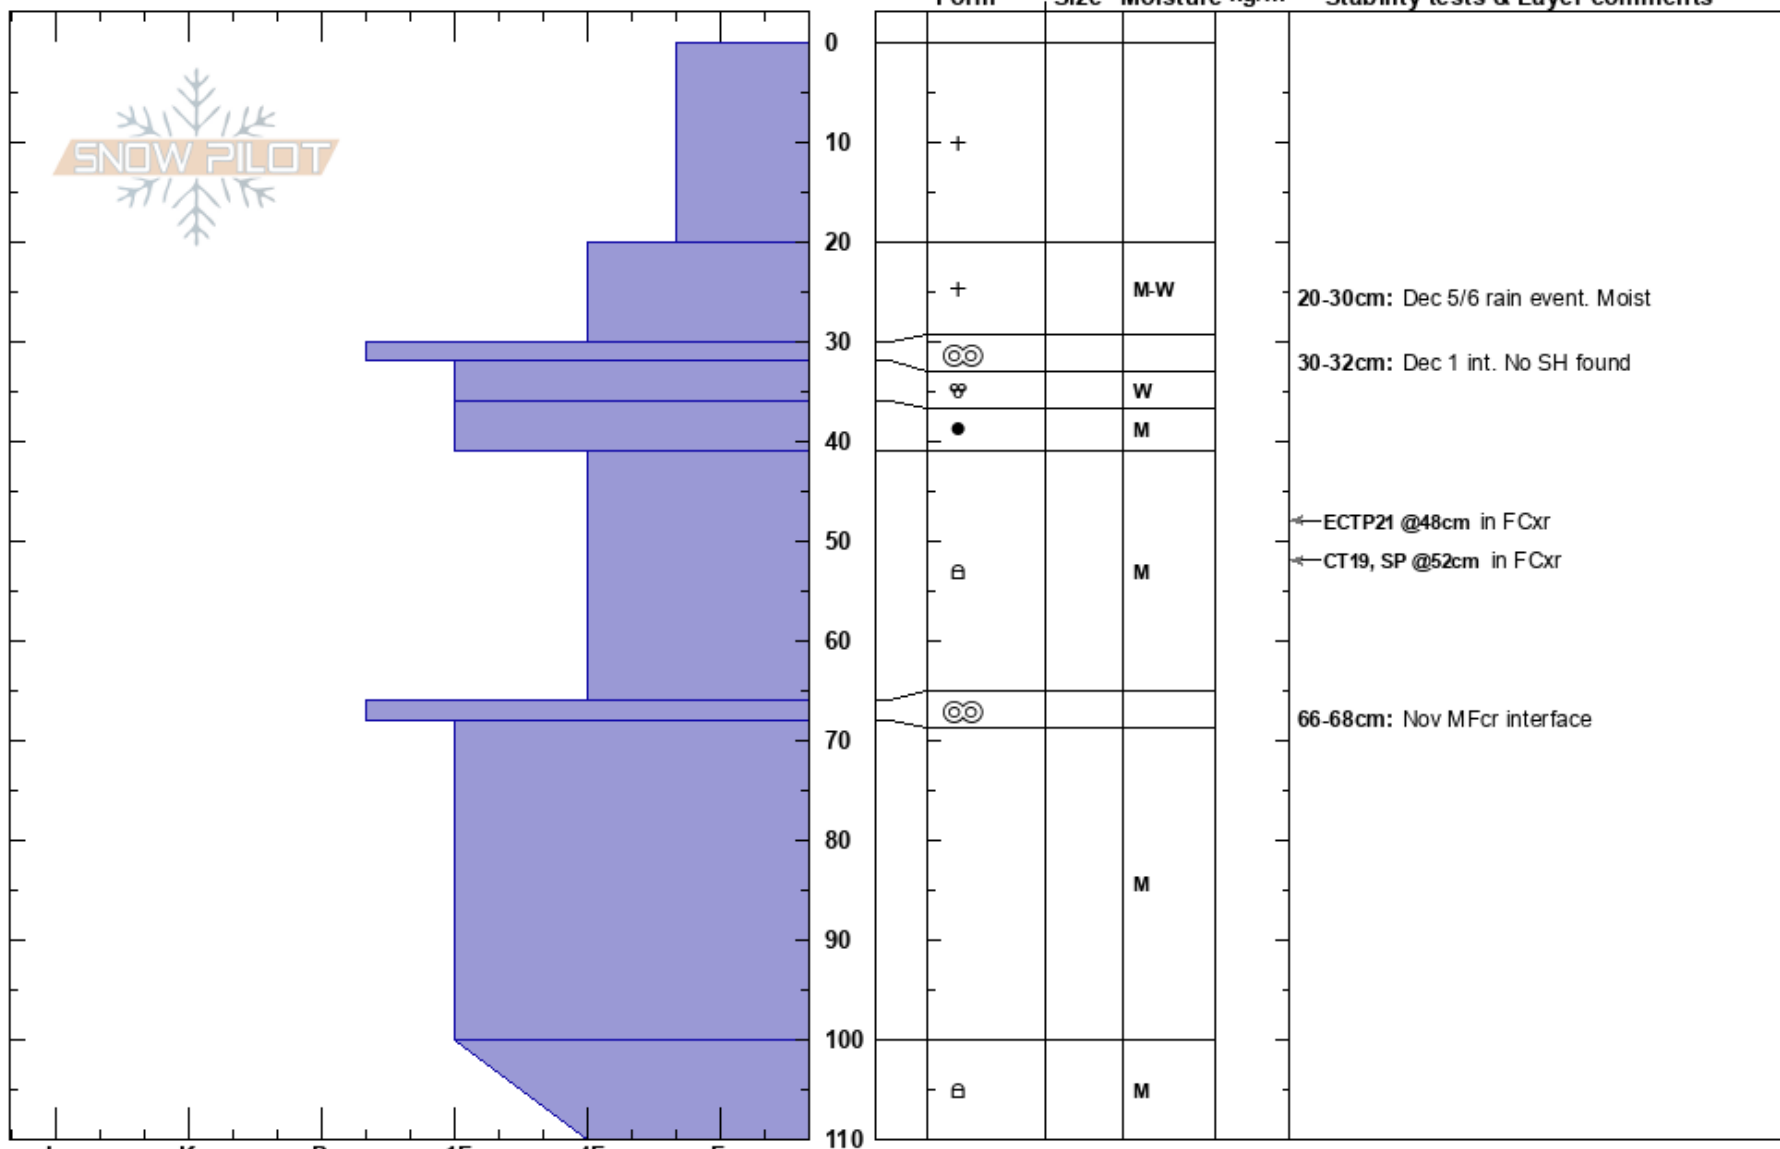

Sunny D  
 Selkirks  
 BC  
 Elevation: 2170 m  
 Aspect: S  
 Specifics:

Baldface Lodge  
 07/12/2023 - 11:45  
 Co-ord:  
 Slope Angle: 25°  
 Wind Loading:

Stability:  
 Air Temperature:  
 Sky Cover: X  
 Precipitation: NO  
 Wind: W Light Breeze

HS: 110  
 Layer Notes:  
 20-30cm: Dec 5/6 rain event. Moist  
 30-32cm: Dec 1 int. No SH found  
 41-66cm: Problematic layer  
 66-68cm: Nov MFcr interface

Notes: On Sunny D run, open meadow at treeline