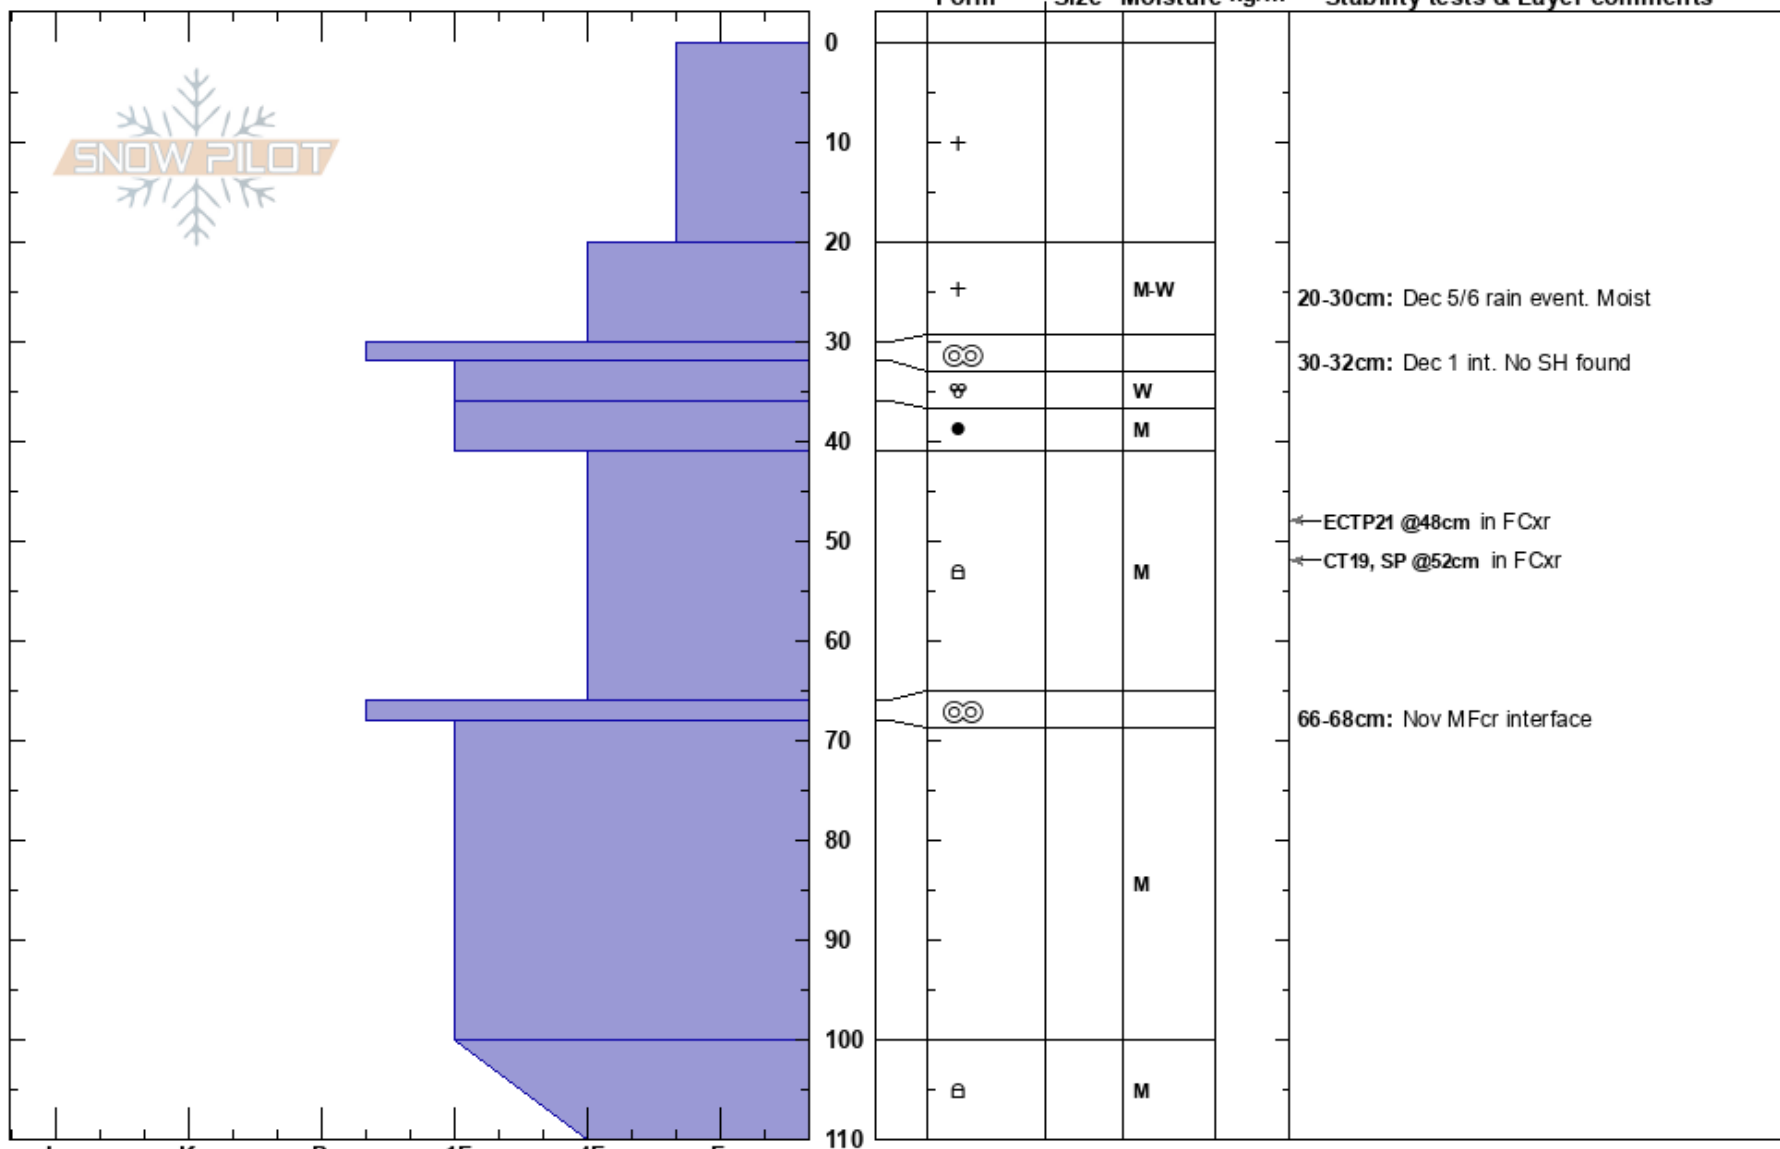

Sunny D  
 Selkirks  
 BC  
**Elevation:** 2170 m  
**Aspect:** S  
**Specifics:**

Baldface Lodge  
 07/12/2023 - 11:45  
**Co-ord:**  
**Slope Angle:** 25°  
**Wind Loading:**

**Stability:**  
**Air Temperature:**  
**Sky Cover:** X  
**Precipitation:** NO  
**Wind:** W Light Breeze

**HS:** 110  
**Layer Notes:**  
 20-30cm: Dec 5/6 rain event. Moist  
 30-32cm: Dec 1 int. No SH found  
 41-66cm: Problematic layer  
 66-68cm: Nov MFcr interface

**Notes:** On Sunny D run, open meadow at treeline