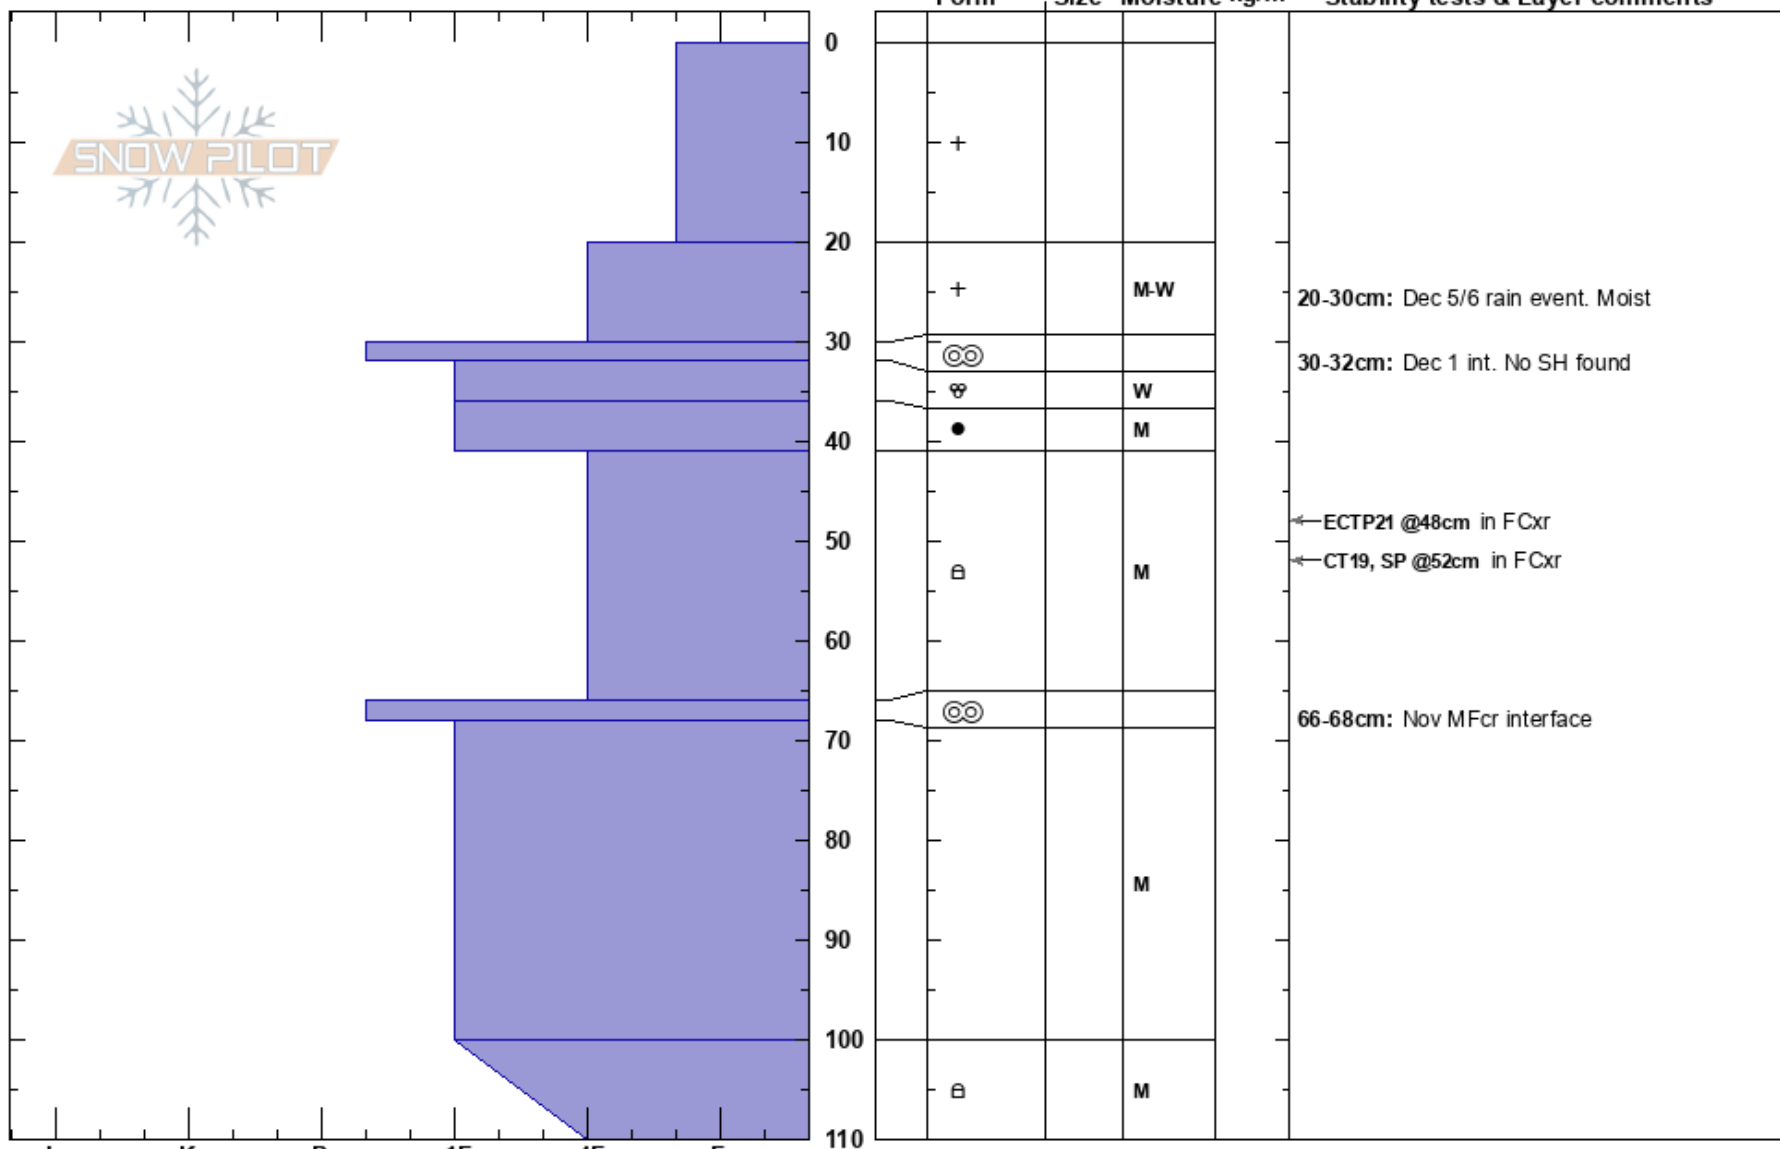

Sunny D
 Selkirks
 BC
Elevation: 2170 m
Aspect: S
Specifics:

Baldface Lodge
 07/12/2023 - 11:45
Co-ord:
Slope Angle: 25°
Wind Loading:

Stability:
Air Temperature:
Sky Cover: X
Precipitation: NO
Wind: W Light Breeze

HS: 110
Layer Notes:
 20-30cm: Dec 5/6 rain event. Moist
 30-32cm: Dec 1 int. No SH found
 41-66cm: Problematic layer
 66-68cm: Nov MFcr interface

Notes: On Sunny D run, open meadow at treeline