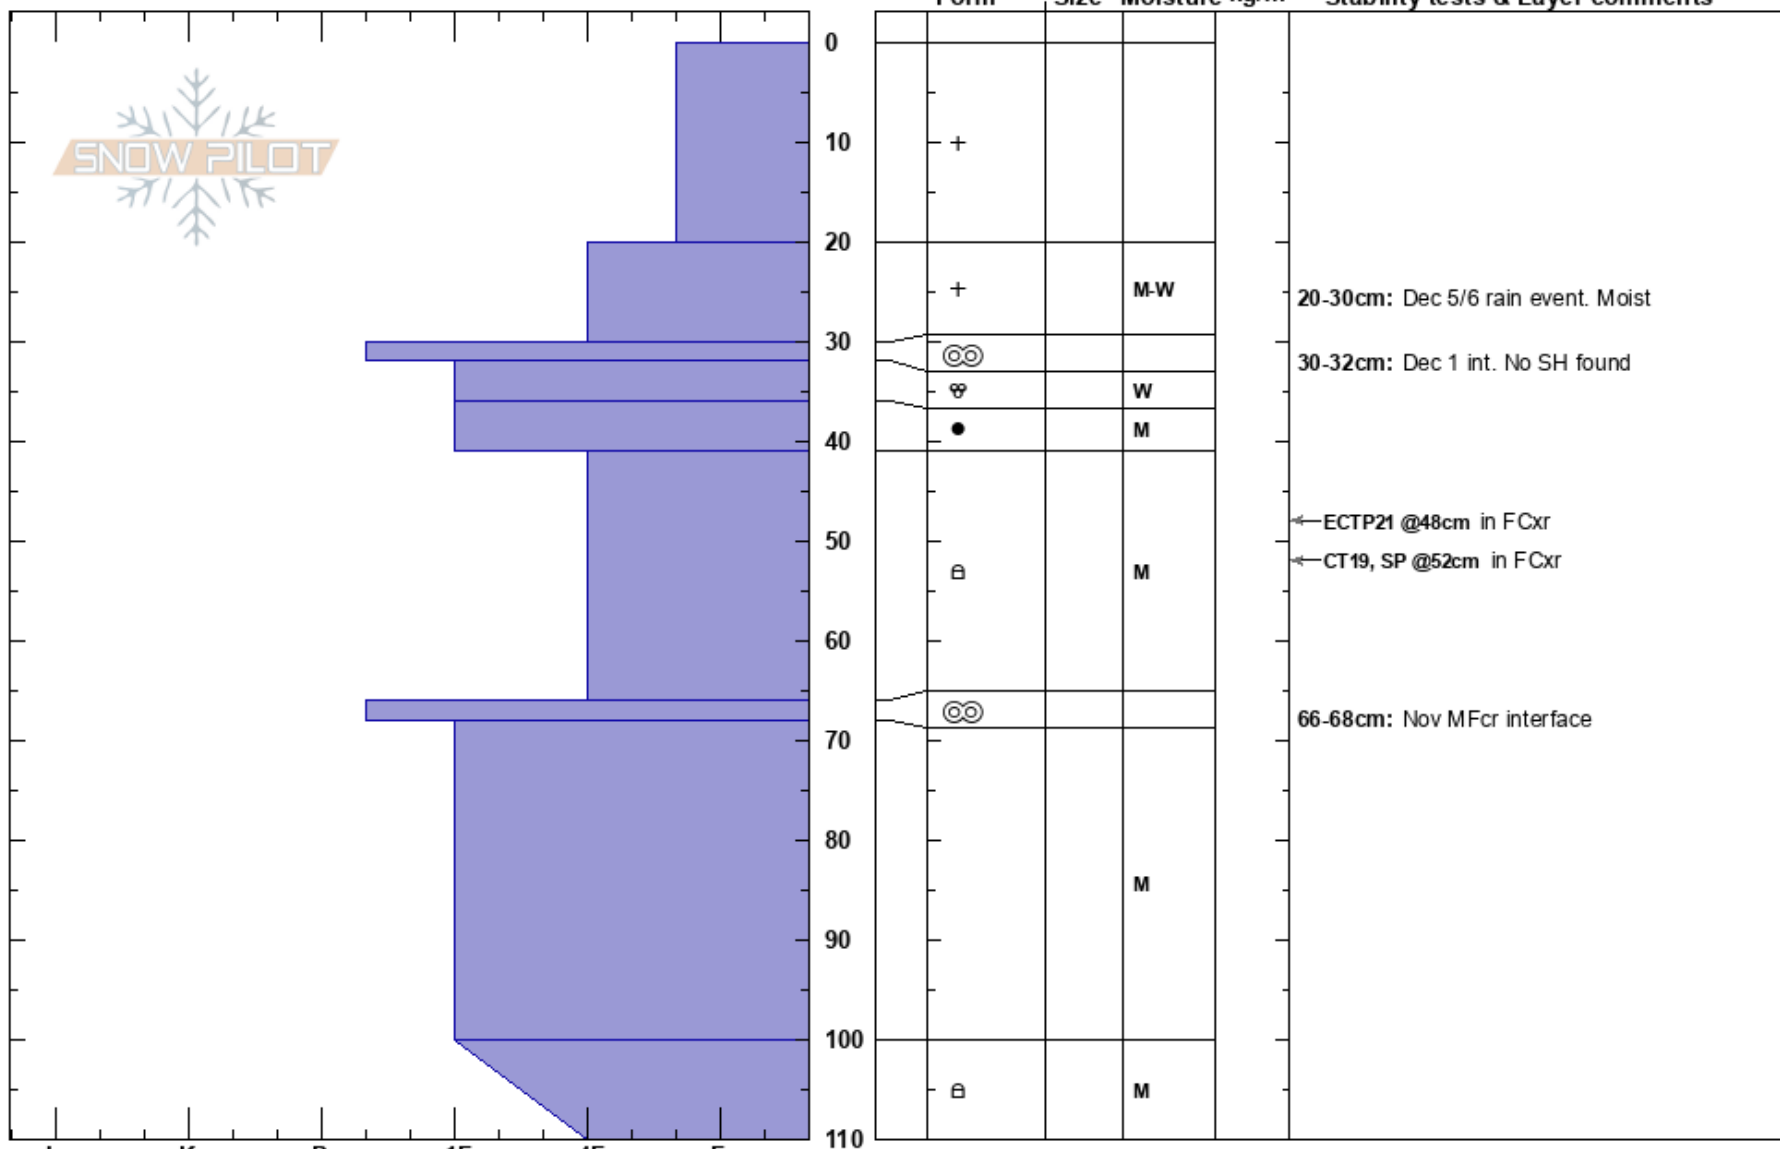

Sunny D
 Selkirks
 BC
Elevation: 2170 m
Aspect: S
Specifics:

Baldface Lodge
 07/12/2023 - 11:45
Co-ord:
Slope Angle: 25°
Wind Loading:

Stability:
Air Temperature:
Sky Cover: X
Precipitation: NO
Wind: W Light Breeze

HS: 110
Layer Notes:
 20-30cm: Dec 5/6 rain event. Moist
 30-32cm: Dec 1 int. No SH found
 41-66cm: Problematic layer
 66-68cm: Nov MFcr interface

←ECTP21 @48cm in FCxr
 ←CT19, SP @52cm in FCxr

Notes: On Sunny D run, open meadow at treeline