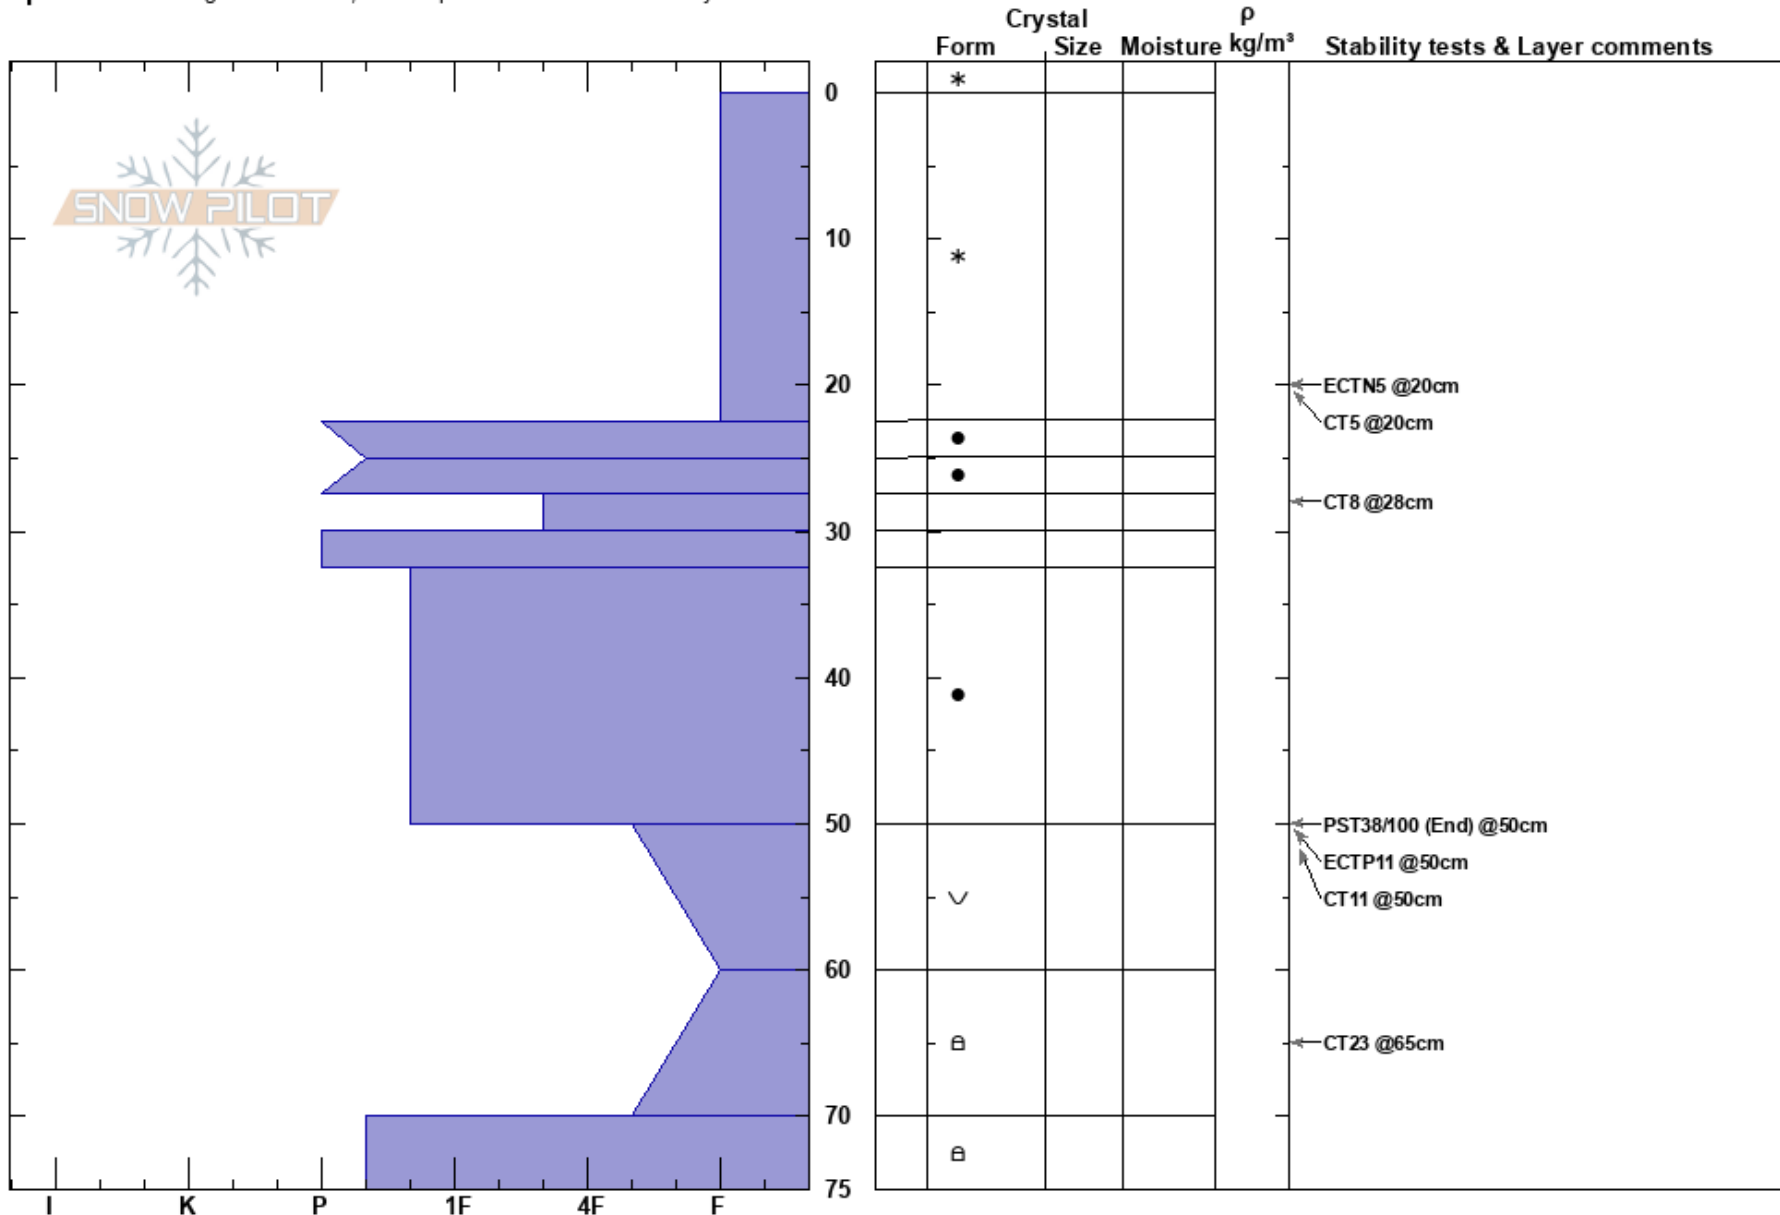

Brundage Ridge
 Brundage
 ID
 Elevation: 7631 ft
 Aspect: W
 Specifics: Pit dug in a Ski Area; Pit is representative of backcountry

Michael Fitzgerald
 12/08/2023 - 1:30pm
 Co-ord: 45.00962N, -116.13326W
 Slope Angle: 12°
 Wind Loading: no

Stability: HS:75
 Air Temperature: 15.8°F PF: 20 50-60cm: Problematic layer
 Sky Cover: BKN PS: 10
 Precipitation: S-1
 Wind: SW Light Breeze

Notes: Rolling flurries throughout the 2 hours I was there