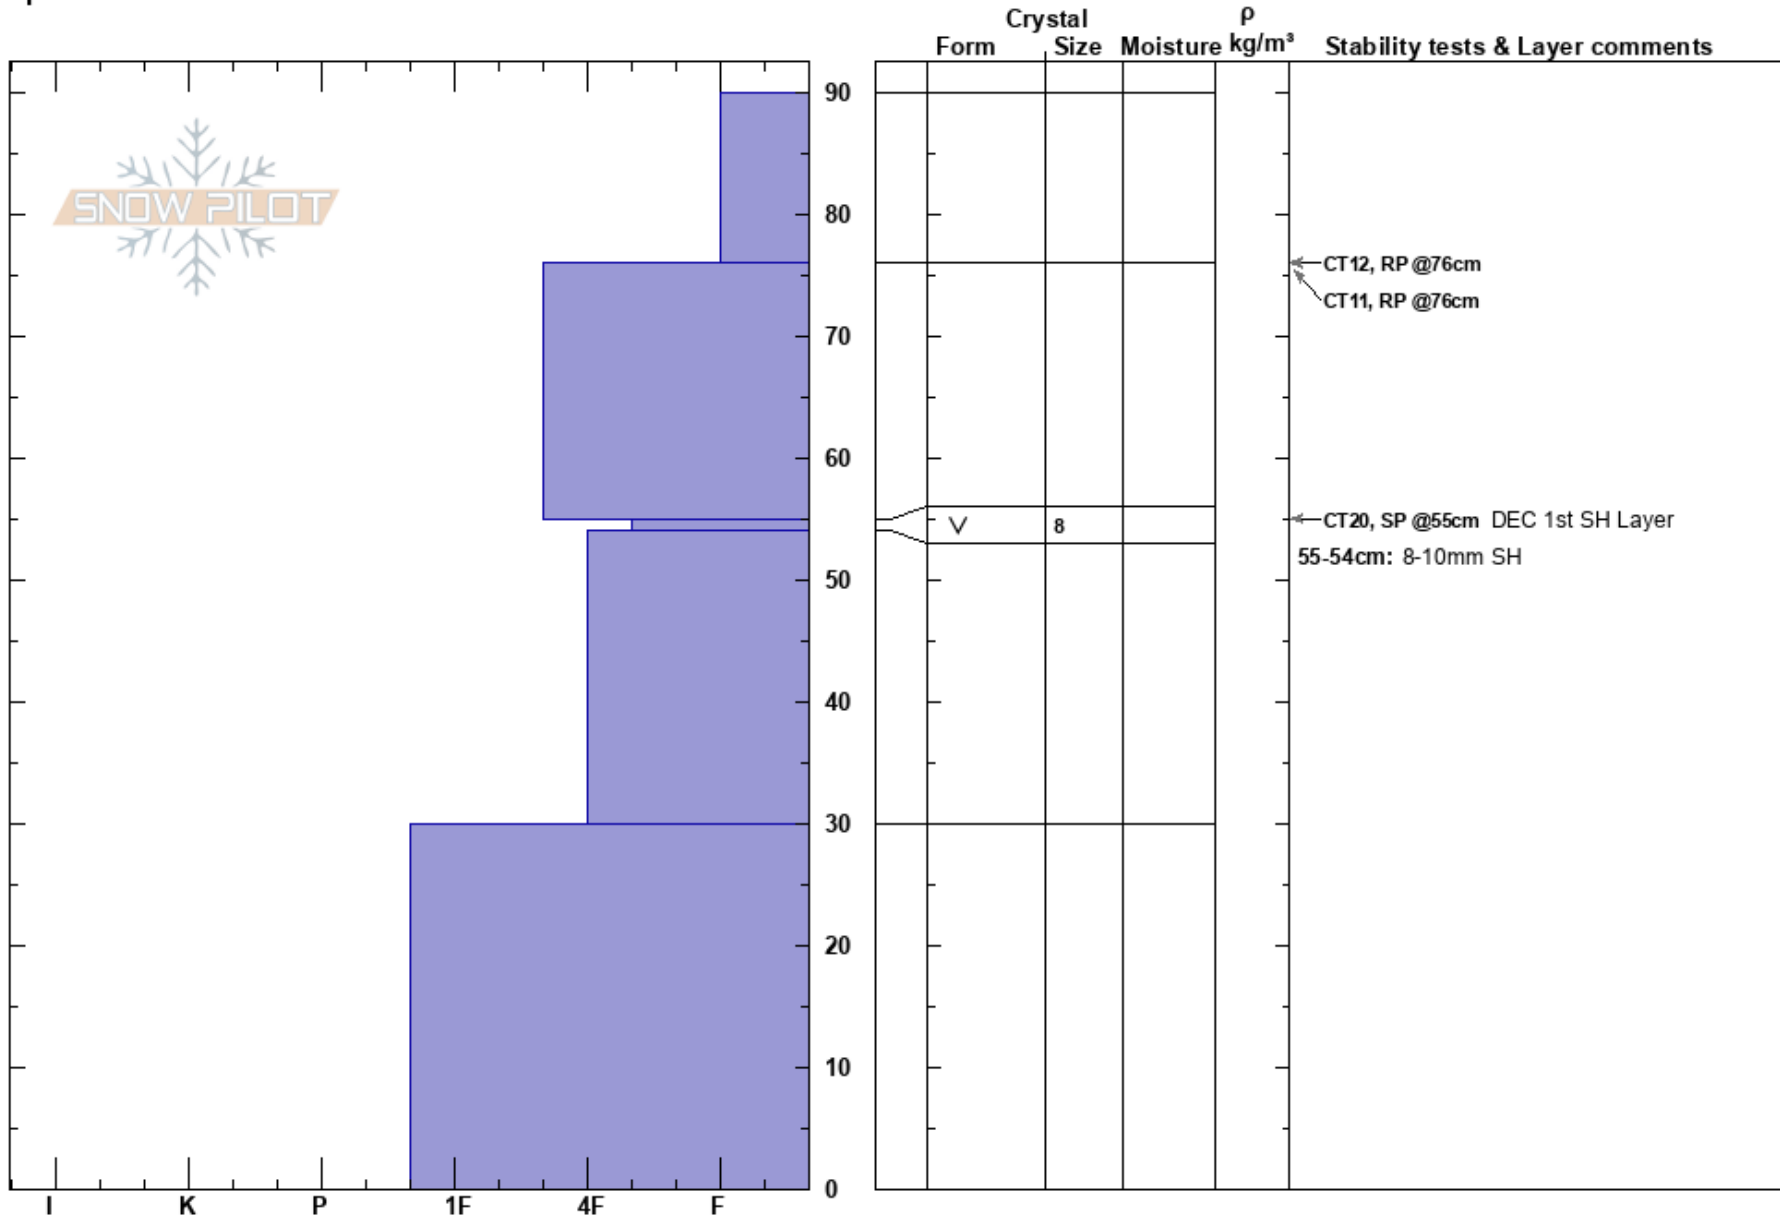

Musher
 Rockies
 BC
Elevation: 1990 m
Aspect: SW
Specifics:

Justin Clarke
 08/12/2023 - 14:41
Co-ord: 52.74931N, -119.58874W
Slope Angle: 24°
Wind Loading: previous

Stability:
Air Temperature: -6.4°C **PF:** 69
Sky Cover: BKN
Precipitation: S-1
Wind: S Light Breeze

Layer Notes:
 55-54cm: 8-10mm SH
 55-54cm: Problematic layer

Notes: Condition check—good but thin ski quality.