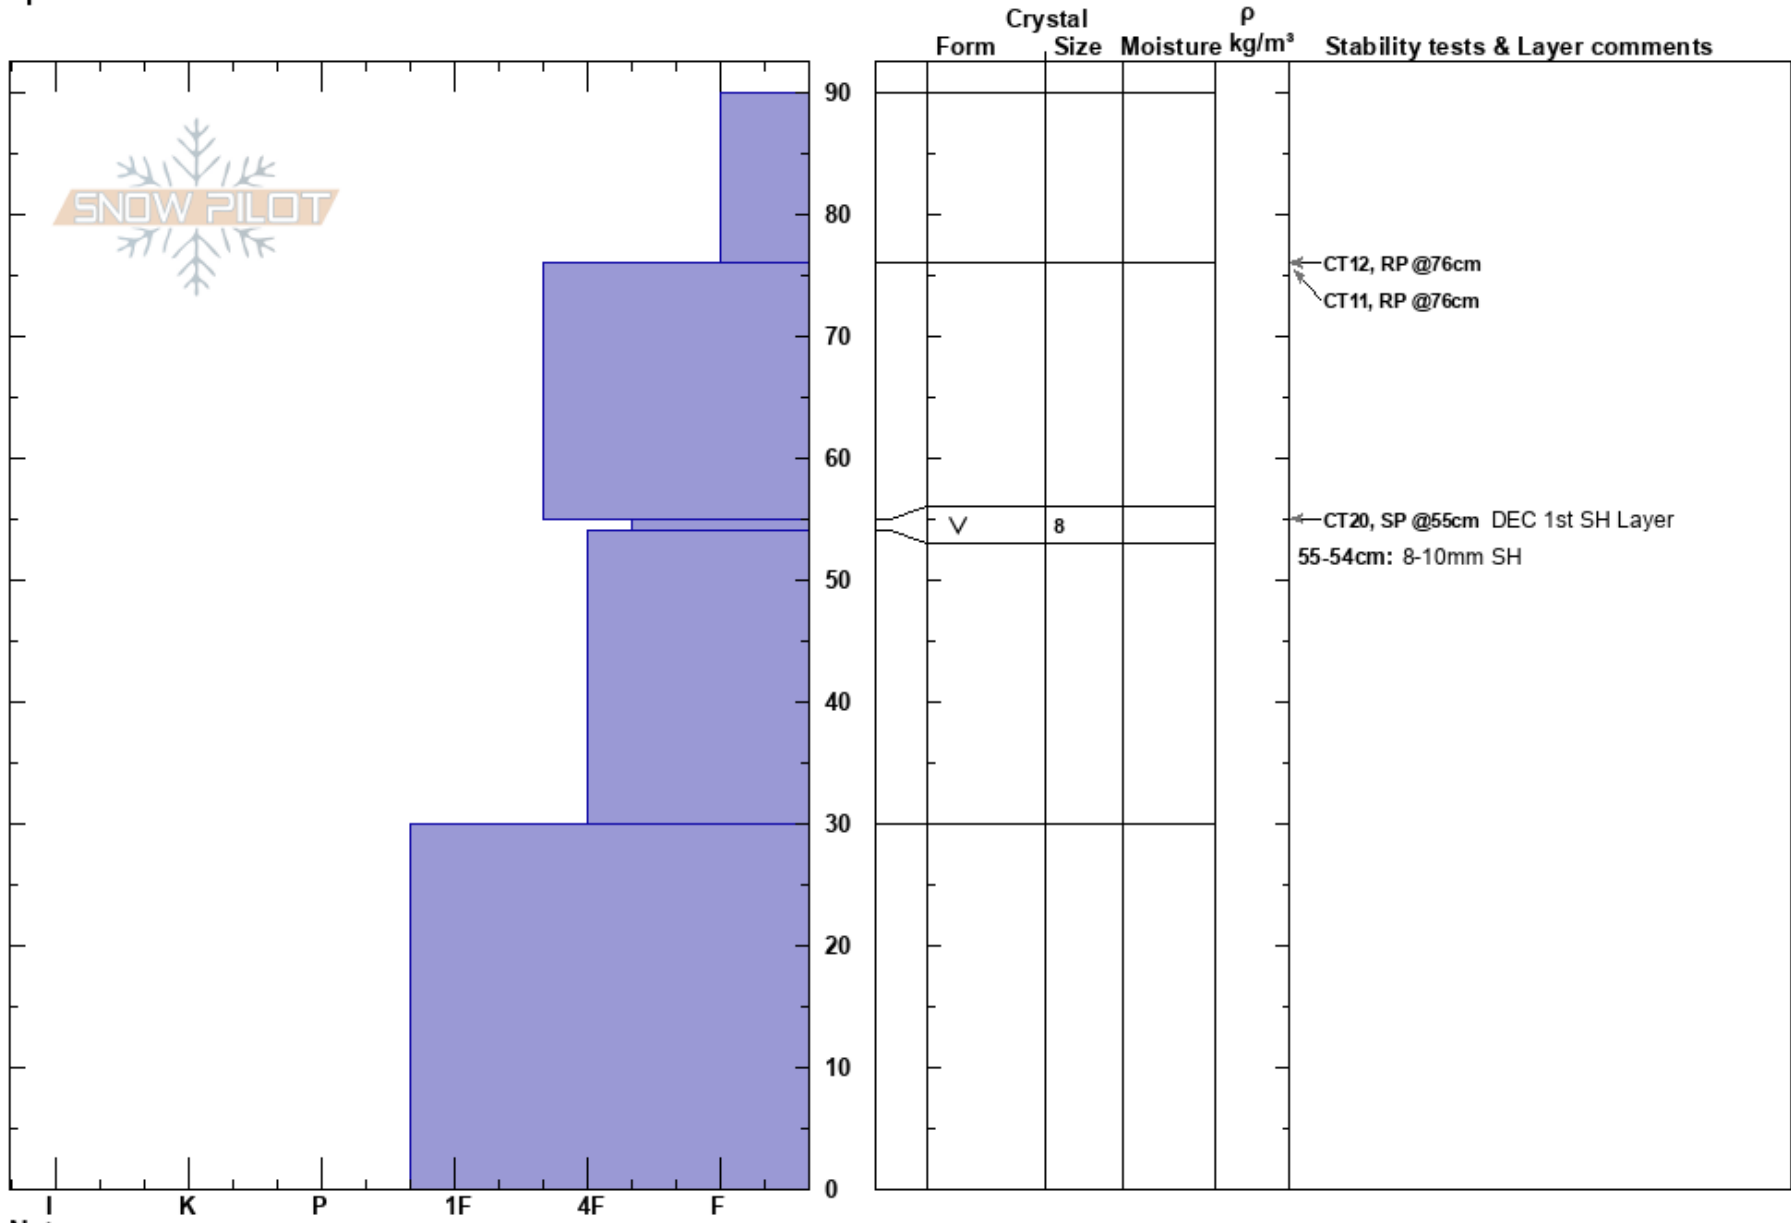

Musher  
 Rockies  
 BC  
 Elevation: 1990 m  
 Aspect: SW  
 Specifics:

Justin Clarke  
 08/12/2023 - 14:41  
 Co-ord: 52.74931N, -119.58874W  
 Slope Angle: 24°  
 Wind Loading: previous

Stability: HS:90  
 Air Temperature: -6.4°C PF: 69  
 Sky Cover: BKN  
 Precipitation: S-1  
 Wind: S Light Breeze

Layer Notes:  
 55-54cm: 8-10mm SH  
 55-54cm: Problematic layer

Notes: Condition check—good but thin ski quality.