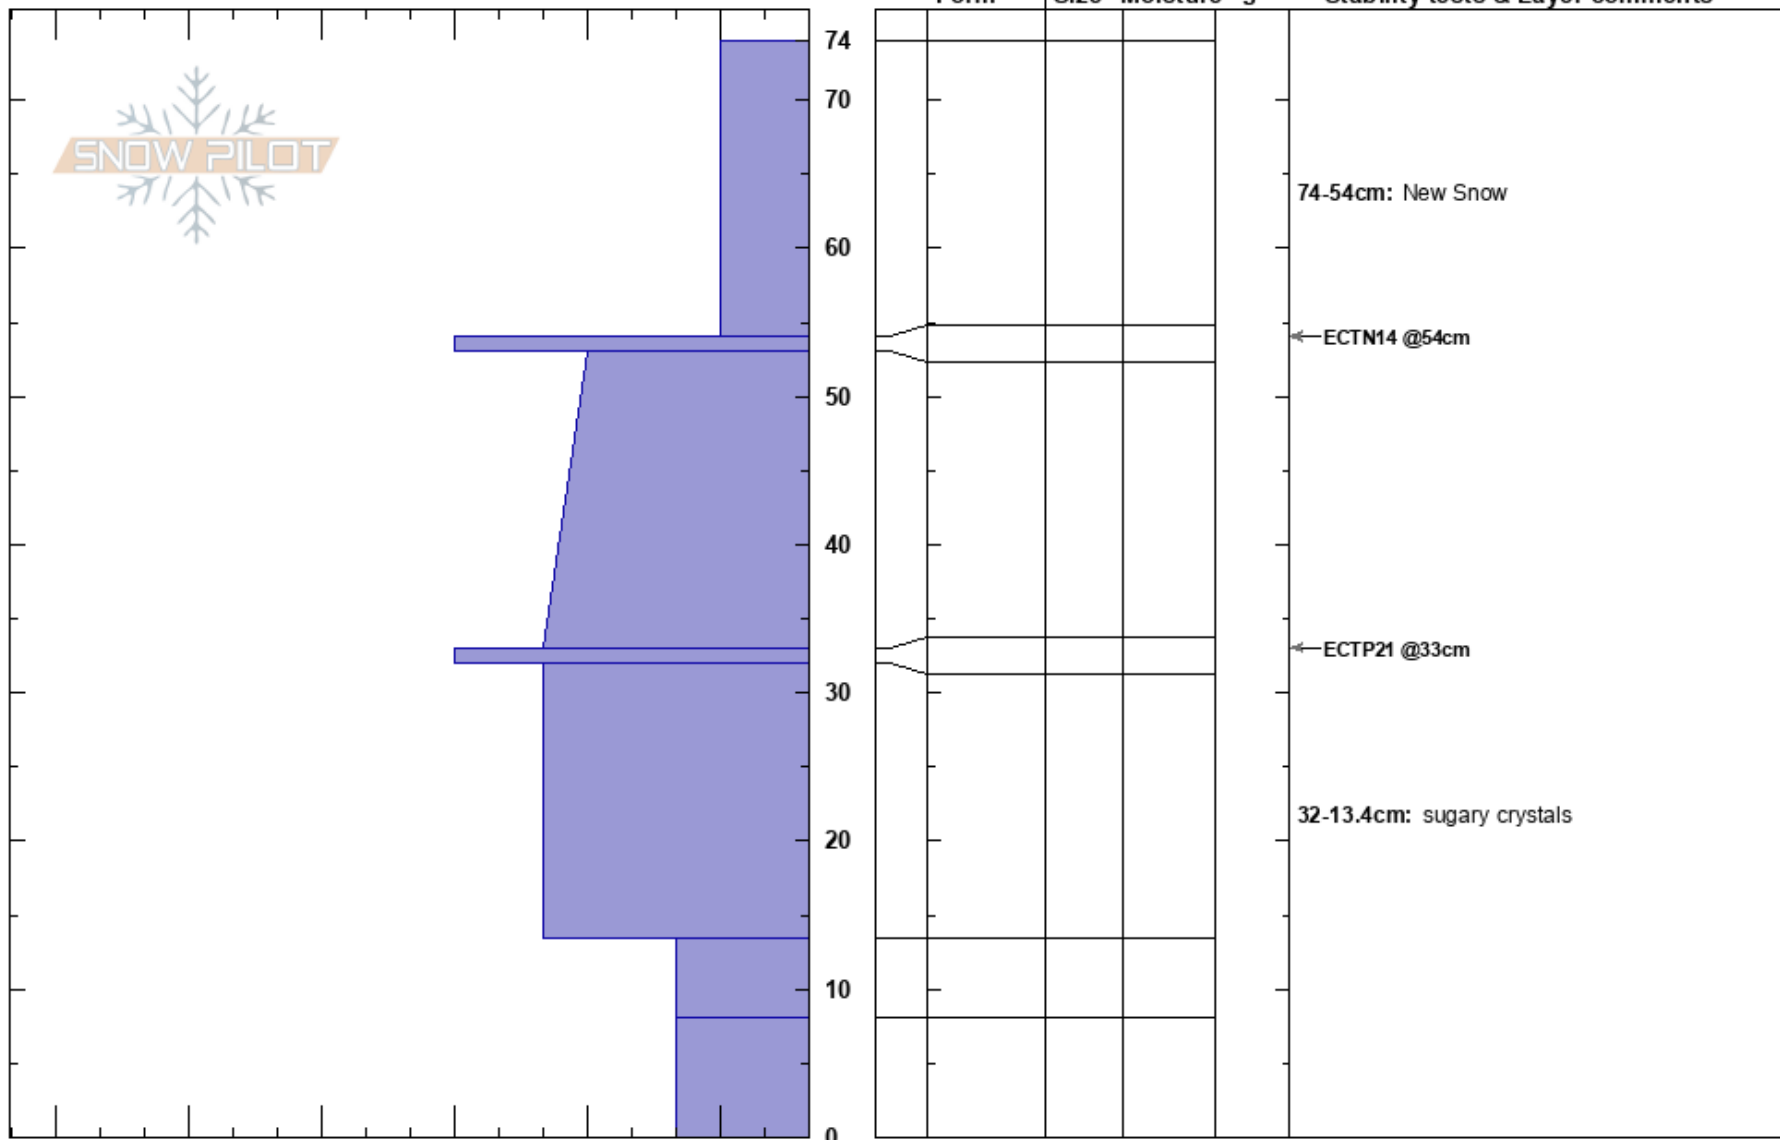

S. Cooke City
 Absaroka Range
 MT
Elevation: 8700 ft
Aspect: SE
Specifics: We skied slope

Jesse Logan
 12/08/2023 - 12:15pm
Co-ord:
Slope Angle: 28°
Wind Loading:

Stability:
Air Temperature: 25°F
Sky Cover: BKN
Precipitation: NO
Wind: Calm
HS: 74
PF: 74
PS: 19
 74-54cm: New Snow
 33-32cm: Problematic layer
 32-13.4cm: sugary crystals