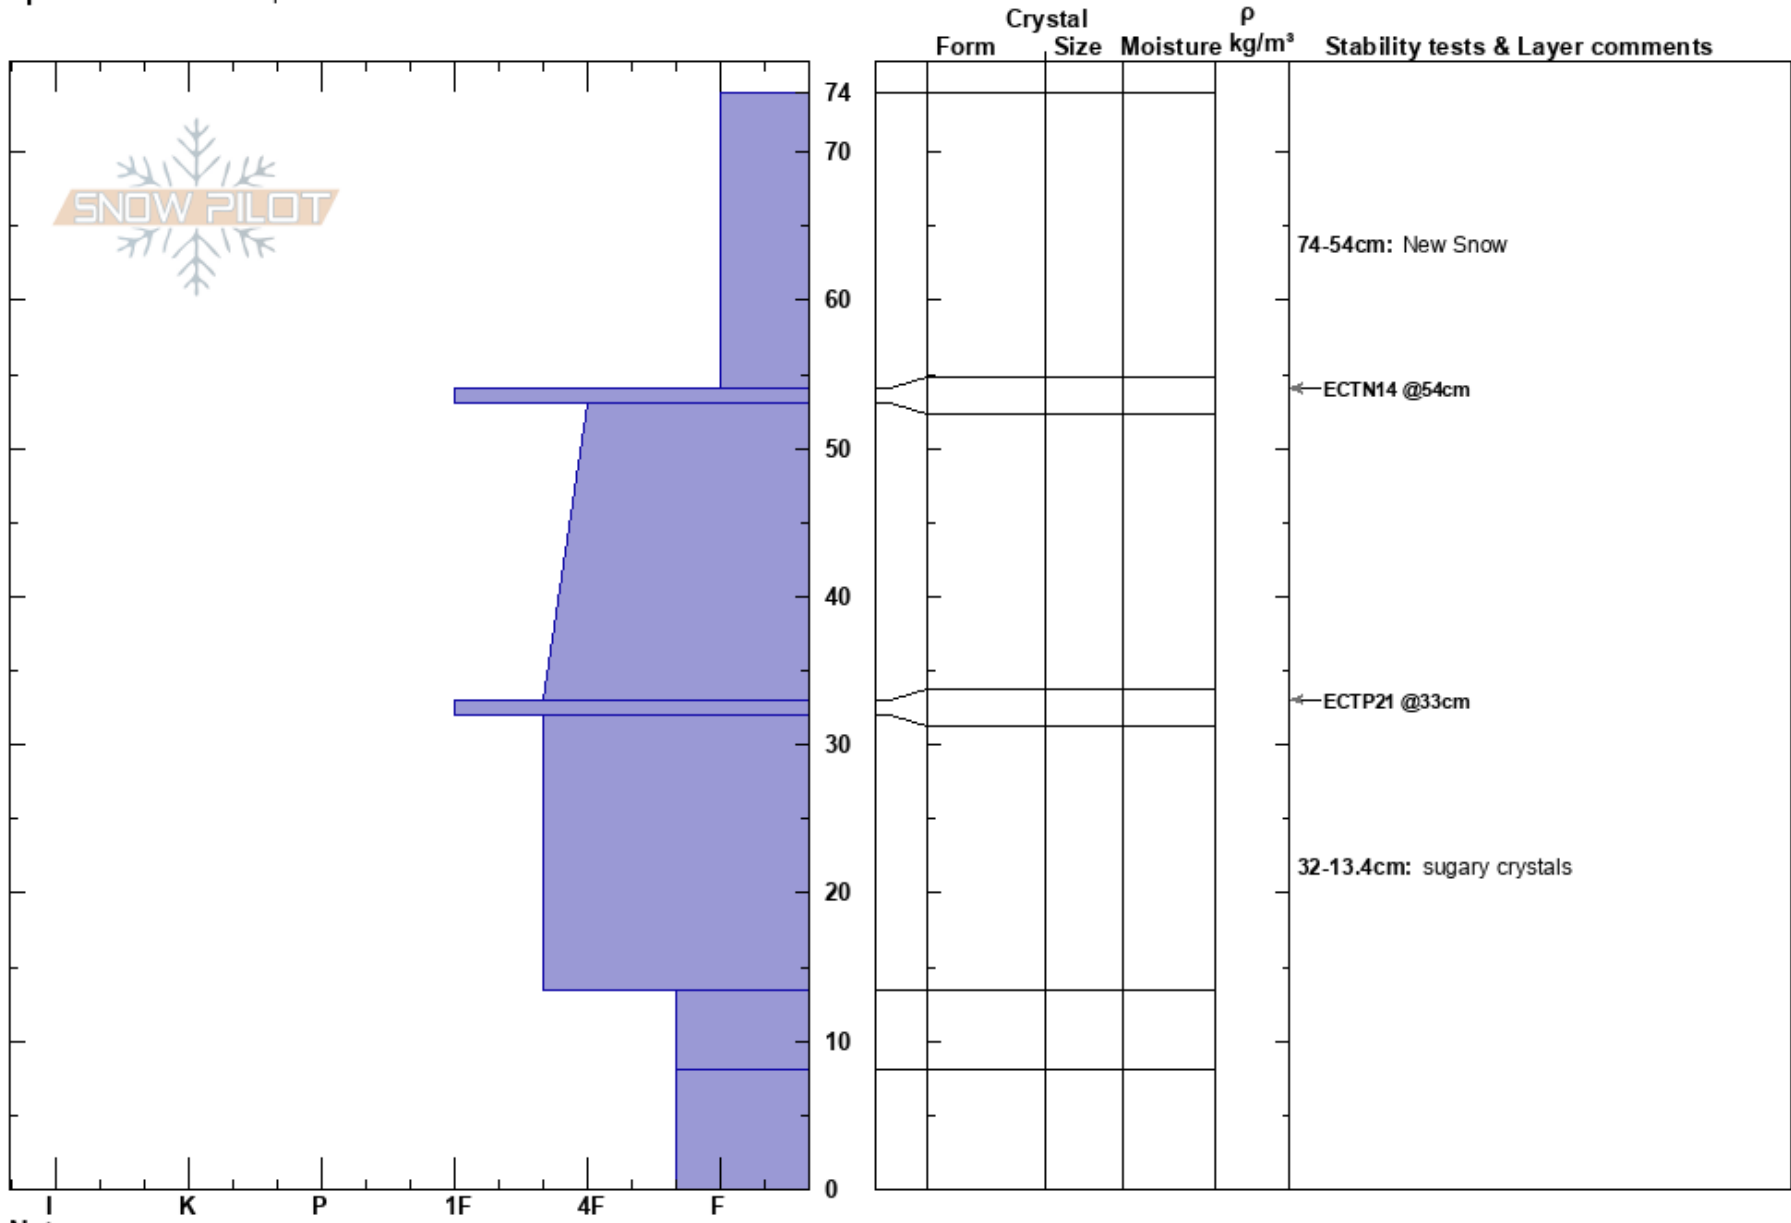

S. Cooke City
 Absaroka Range
 MT
Elevation: 8700 ft
Aspect: SE
Specifics: We skied slope

Jesse Logan
 12/08/2023 - 12:15pm
Co-ord:
Slope Angle: 28°
Wind Loading:

Stability:
Air Temperature: 25°F
Sky Cover: BKN
Precipitation: NO
Wind: Calm

HS: 74
PF: 74
PS: 19
 74-54cm: New Snow
 33-32cm: Problematic layer
 32-13.4cm: sugary crystals

Notes: