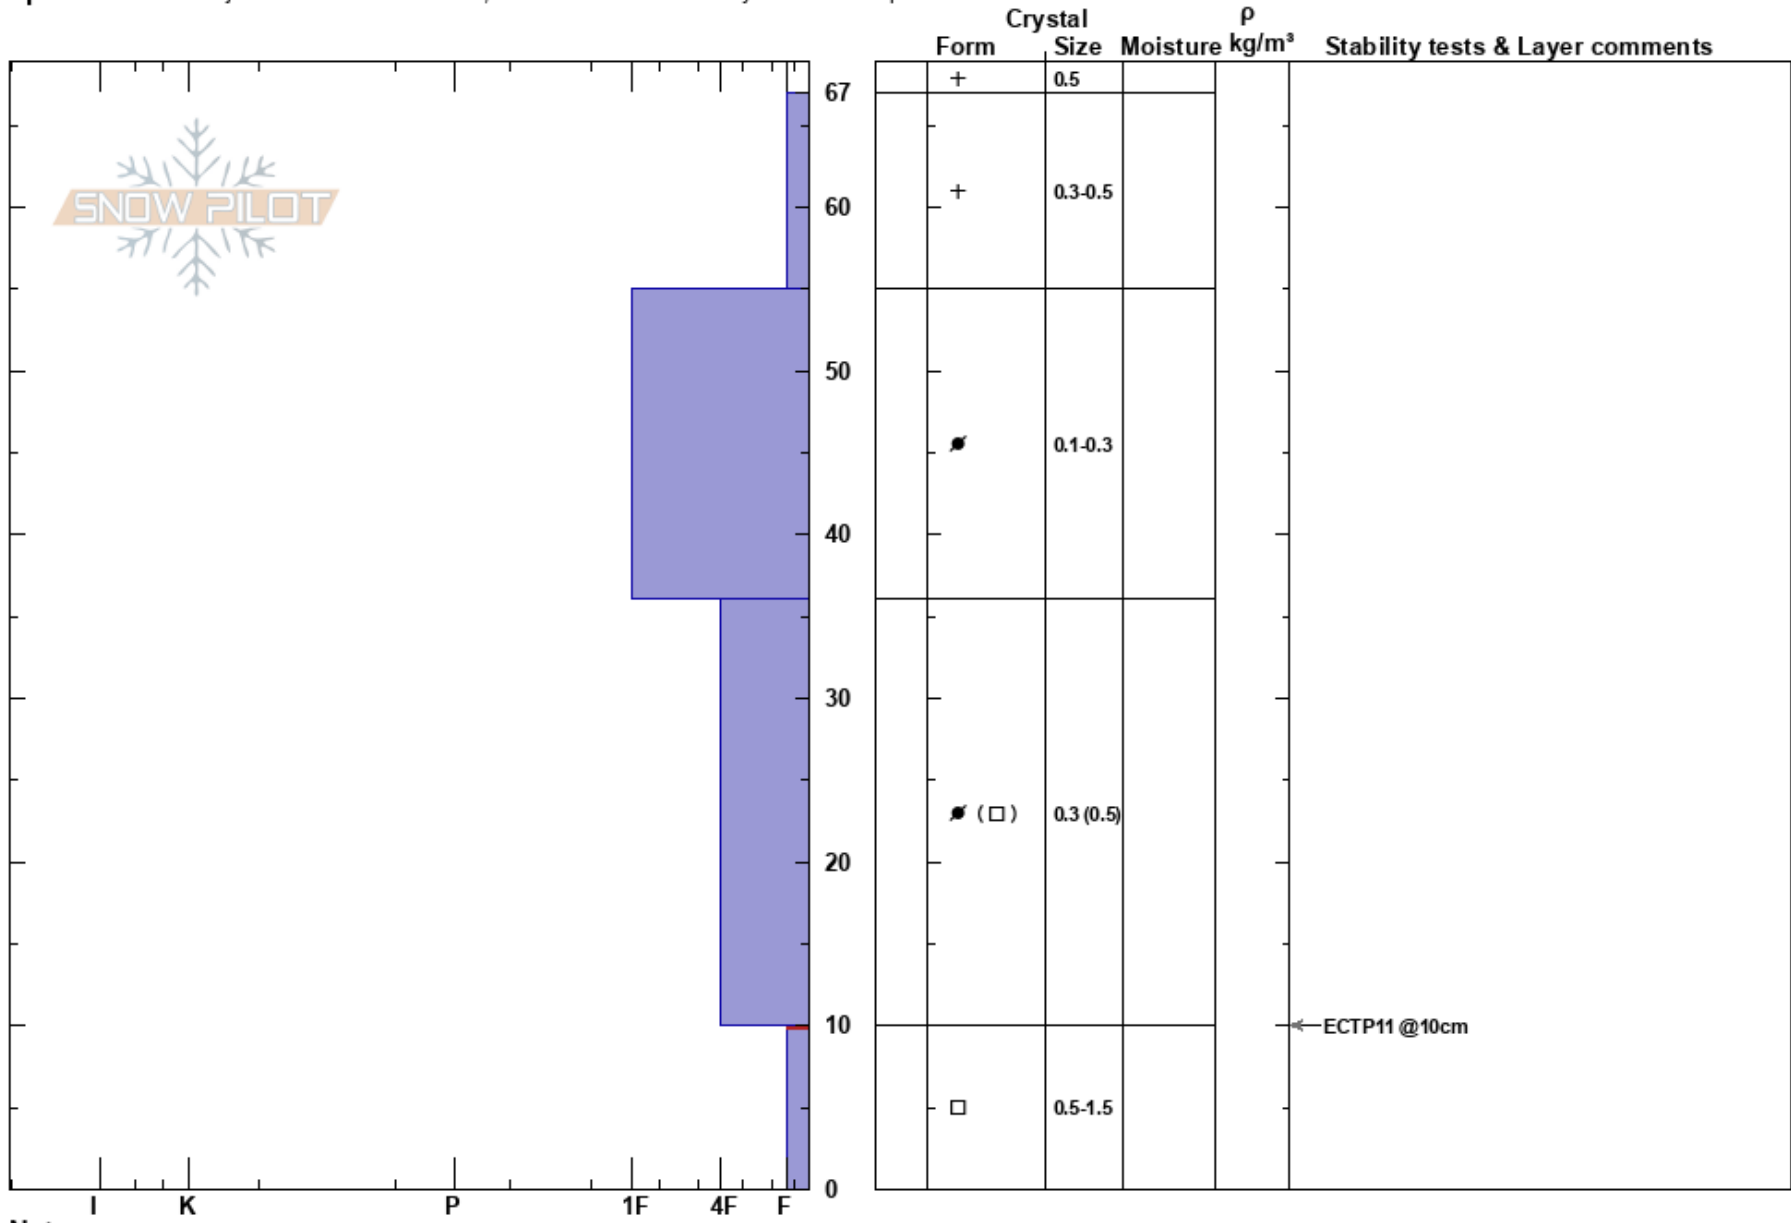

Moonlight Bowl
 Berthoud Pass
 CO
 Elevation: 11800 ft
 Aspect:

Austin DiVesta
 12/08/2023 - 1:00pm
 Co-ord: 39.80840N, -105.79591W
 Slope Angle: 24°
 Wind Loading: yes

Stability:
 Air Temperature:
 Sky Cover: BKN
 Precipitation: S-1
 Wind: NW Light Breeze

HS: 67
 PF: 12
 PS: 12
 10-0cm: Problematic layer

Specifics: Pit is adjacent to avalanche: other; Recent avalanche activity on similar slopes

Notes: Adjacent slope next to Moonlight Bowl avalanche on 20231205