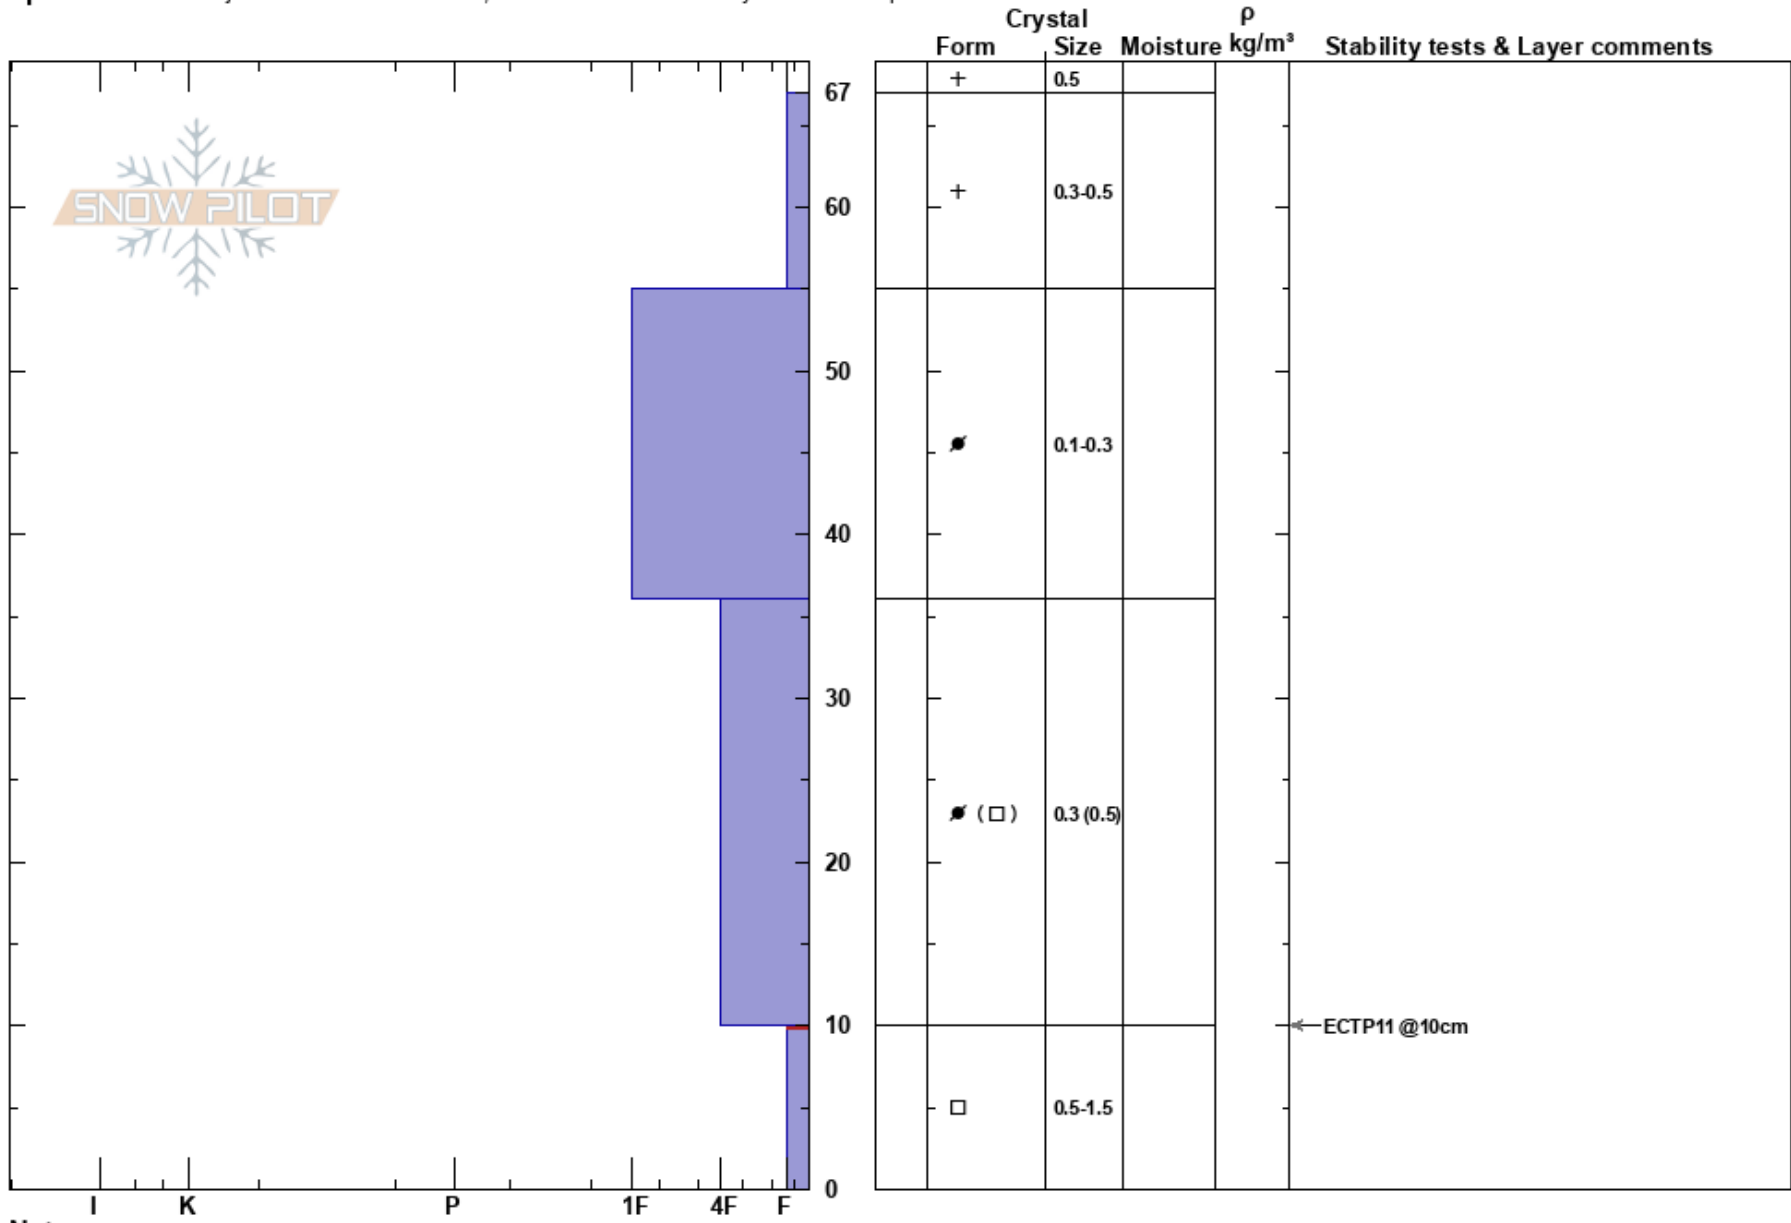

Moonlight Bowl
 Berthoud Pass
 CO
 Elevation: 11800 ft
 Aspect:

Austin DiVesta
 12/08/2023 - 1:00pm
 Co-ord: 39.80840N, -105.79591W
 Slope Angle: 24°
 Wind Loading: yes

Stability:
 Air Temperature:
 Sky Cover: BKN
 Precipitation: S-1
 Wind: NW Light Breeze

HS: 67
 PF: 12 10-0cm: Problematic layer
 PS: 12

Specifics: Pit is adjacent to avalanche: other; Recent avalanche activity on similar slopes

Notes: Adjacent slope next to Moonlight Bowl avalanche on 20231205