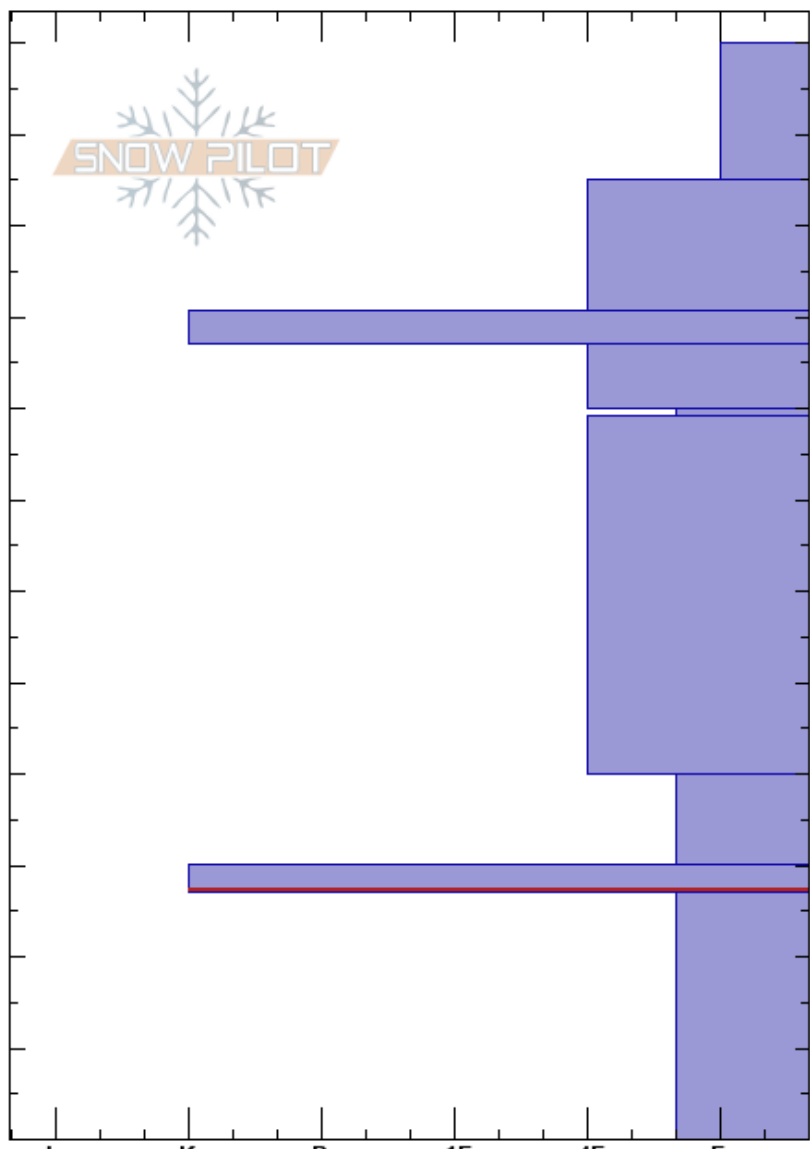

Edelweiss
 Teton Range
 WY
 Elevation: 8640 ft
 Aspect: NE
 Specifics:

Laura Berger
 12/08/2023 - 11:00am
 Co-ord: 43.48999N, -110.96432E
 Slope Angle: 28°
 Wind Loading:

Stability:
 Air Temperature: -4°C
 Sky Cover: OVC
 Precipitation: S1
 Wind: E Light Breeze

HS: 120
 Layer Notes:
 30-27cm: Problematic layer

Height (cm)	Crystal		Moisture	ρ kg/m ³	Stability tests & Layer comments
	Form	Size			
120					
110	*				
100	/				
90	⊙				← ECTP15 @90cm on 12/7 layer
80	/				
80	△	3			
70					
60	/				
50					
40	□	2			
30	⊙				← ECTP17 @27cm on 10/18 layer
20					
10	□ (^)	3			
0					

Notes: Wind Swirling between E through W