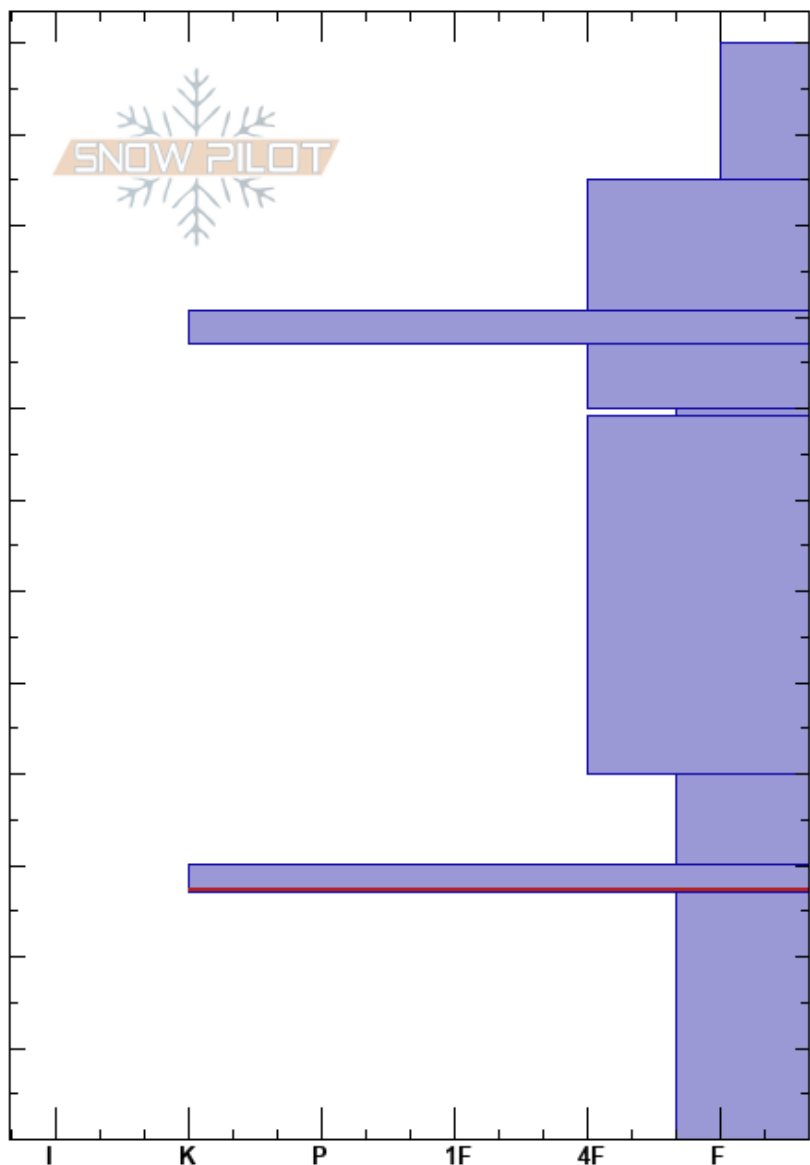

Edelweiss
 Teton Range
 WY
 Elevation: 8640 ft
 Aspect: NE
 Specifics:

Laura Berger
 12/08/2023 - 11:00am
 Co-ord: 43.48999N, -110.96432E
 Slope Angle: 28°
 Wind Loading:

Stability:
 Air Temperature: -4°C
 Sky Cover: OVC
 Precipitation: S1
 Wind: E Light Breeze

HS: 120
 30-27cm: Problematic layer

Height (cm)	Crystal		Moisture	ρ kg/m ³	Stability tests & Layer comments
	Form	Size			
110 - 120	*				
100 - 110	/				
90 - 100	⊙				← ECTP15 @90cm on 12/7 layer
80 - 90	/				
80 - 85	△	3			
60 - 80	/				
40 - 60	□	2			
30 - 40	⊙				← ECTP17 @27cm on 10/18 layer
10 - 30	□ (^)	3			

Notes: Wind Swirling between E through W