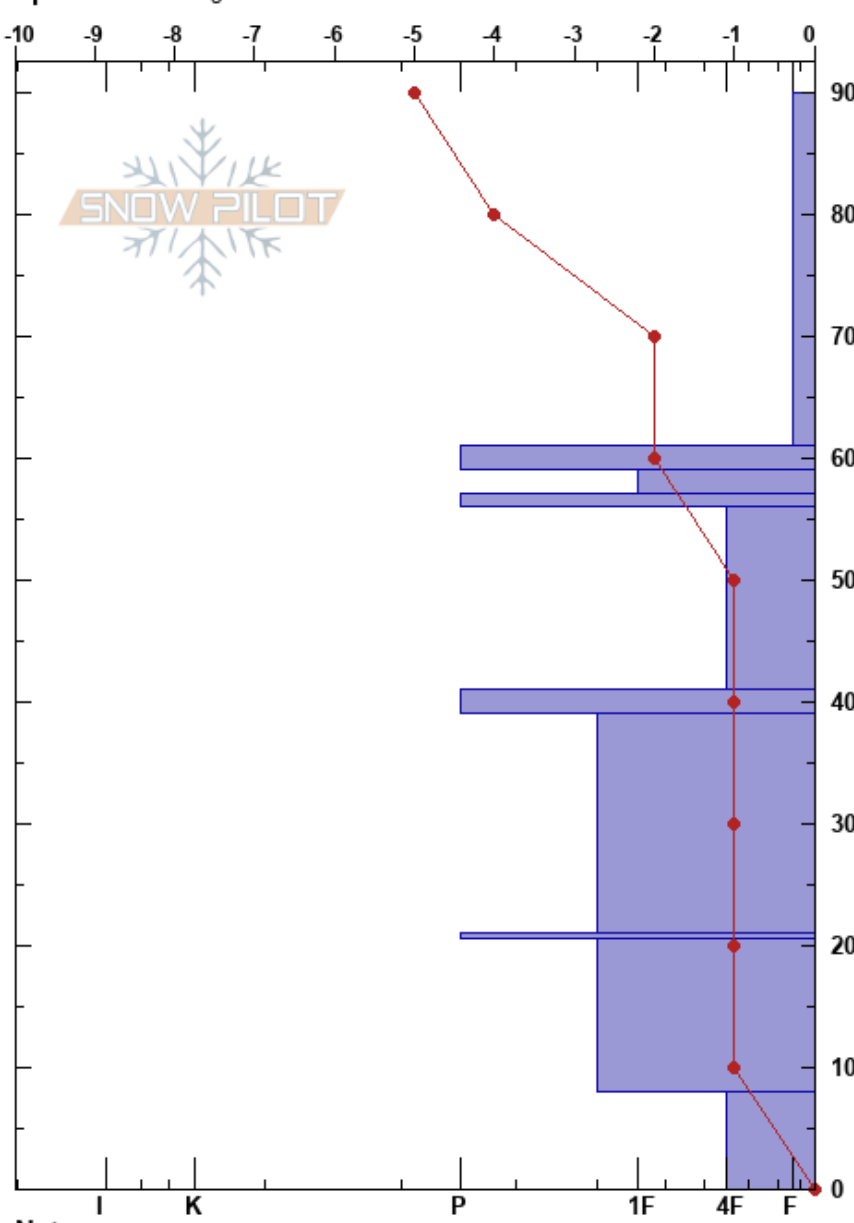

kellogg peak K1
 Silver Valley Area
 ID
 Elevation: 1909 m
 Aspect: NE
 Specifics: Pit dug in a Ski Area

izzy davis
 12/08/2023 - 11:15am
 Co-ord:
 Slope Angle: 32°
 Wind Loading: yes

Stability:
 Air Temperature: 23°C
 Sky Cover: OVC
 Precipitation: S-1
 Wind: S Light Breeze

HS:90
 Layer Notes:
 59-57cm: Problematic layer
 41-39cm: decomposing

Height (cm)	Crystal		Moisture	ρ kg/m ³	Stability tests & Layer comments
	Form	Size			
90					
80	/r	0.5-1			
70					
60	⊙⊙				← ECTN14 @61cm
59	V (∞)	10-20			
58	⊙⊙				
50	⊖	0.5			
40	⊙⊙	0.5			41-39cm: decomposing
30	⊖	0.5			
20	⊙⊙				
10	⊖	0.3			
0	⊖	0.5			