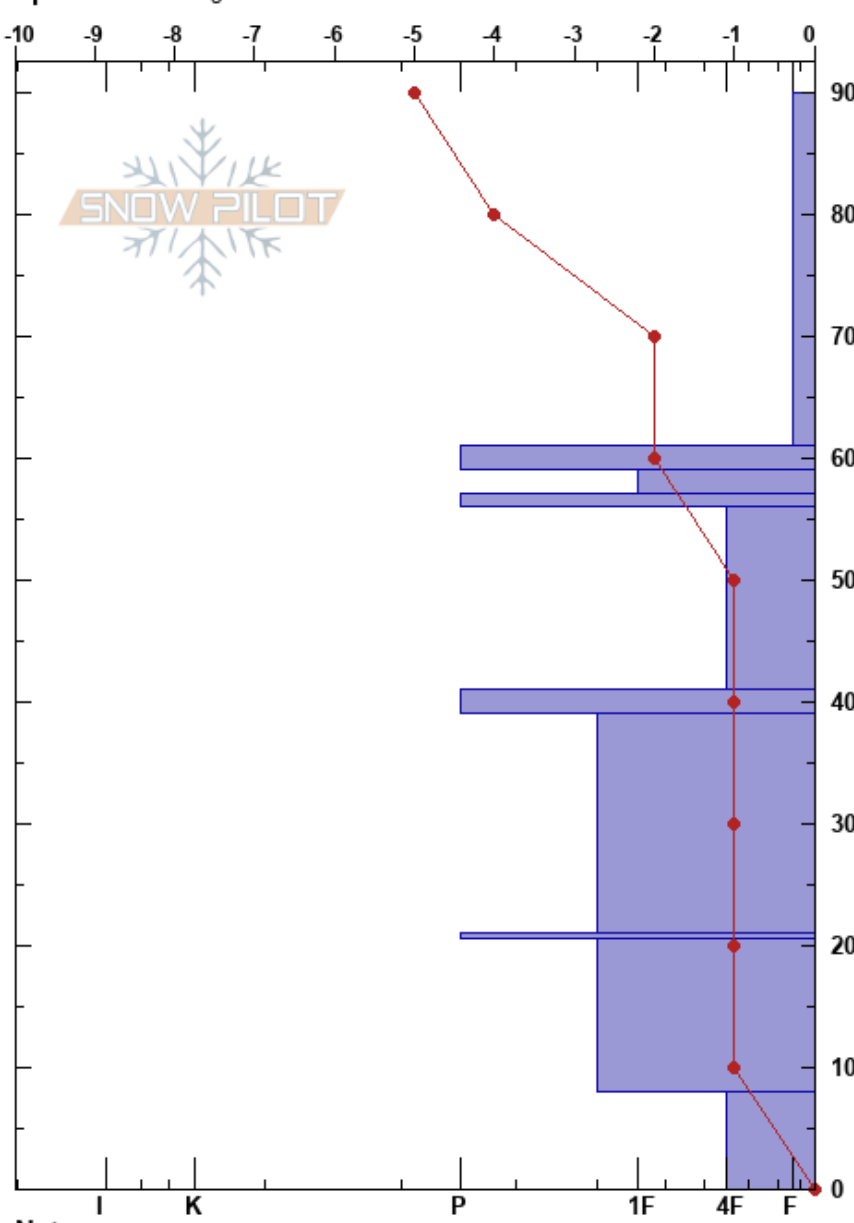

kellogg peak K1  
 Silver Valley Area  
 ID  
 Elevation: 1909 m  
 Aspect: NE  
 Specifics: Pit dug in a Ski Area

izzy davis  
 12/08/2023 - 11:15am  
 Co-ord:  
 Slope Angle: 32°  
 Wind Loading: yes

Stability: HS:90  
 Air Temperature: 23°C  
 Sky Cover: OVC  
 Precipitation: S-1  
 Wind: S Light Breeze

Layer Notes:  
 59-57cm: Problematic layer  
 41-39cm: decomposing

Height (cm)	Crystal		Moisture (kg/m³)	Stability tests & Layer comments
	Form	Size		
90				
80	/r	0.5-1		
70				
60	⊙⊙			← ECTN14 @61cm
59	V (∞)	10-20		
58	⊙⊙			
50	⊖	0.5		
40	⊙⊙	0.5		41-39cm: decomposing
30	⊖	0.5		
20	⊙⊙			
10	⊖	0.3		
0	⊖	0.5		