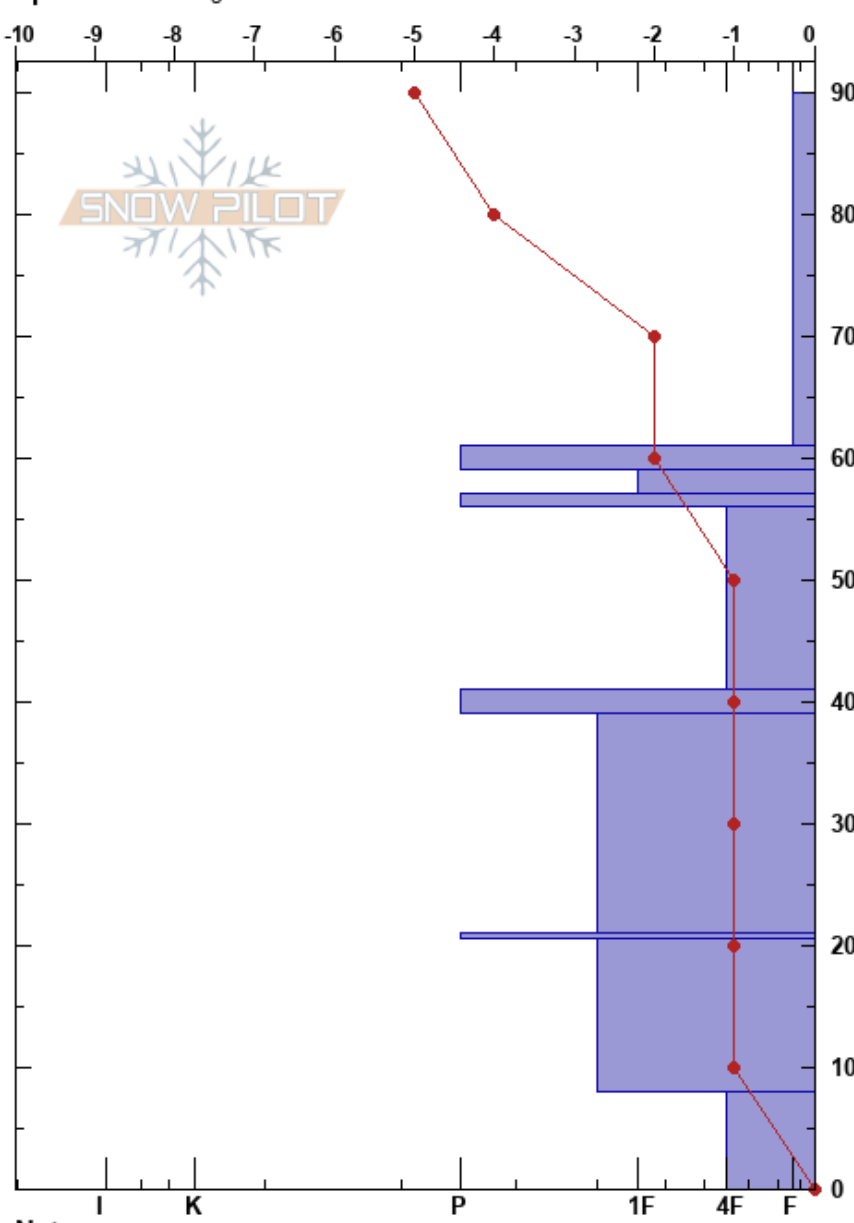

kellogg peak K1  
 Silver Valley Area  
 ID  
 Elevation: 1909 m  
 Aspect: NE  
 Specifics: Pit dug in a Ski Area

izzy davis  
 12/08/2023 - 11:15am  
 Co-ord:  
 Slope Angle: 32°  
 Wind Loading: yes

Stability:  
 Air Temperature: 23°C  
 Sky Cover: OVC  
 Precipitation: S-1  
 Wind: S Light Breeze

HS:90  
 Layer Notes:  
 59-57cm: Problematic layer  
 41-39cm: decomposing

Depth (cm)	Crystal		Moisture	$\rho$ kg/m <sup>3</sup>	Stability tests & Layer comments
	Form	Size			
90					
80	/r	0.5-1			
70					
60	⊙⊙				← ECTN14 @61cm
59	V (♥)	10-20			
58	⊙⊙				
50	⊖	0.5			
40	⊙⊙	0.5			41-39cm: decomposing
30	⊖	0.5			
20	⊙⊙				
10	⊖	0.3			
0	⊖	0.5			