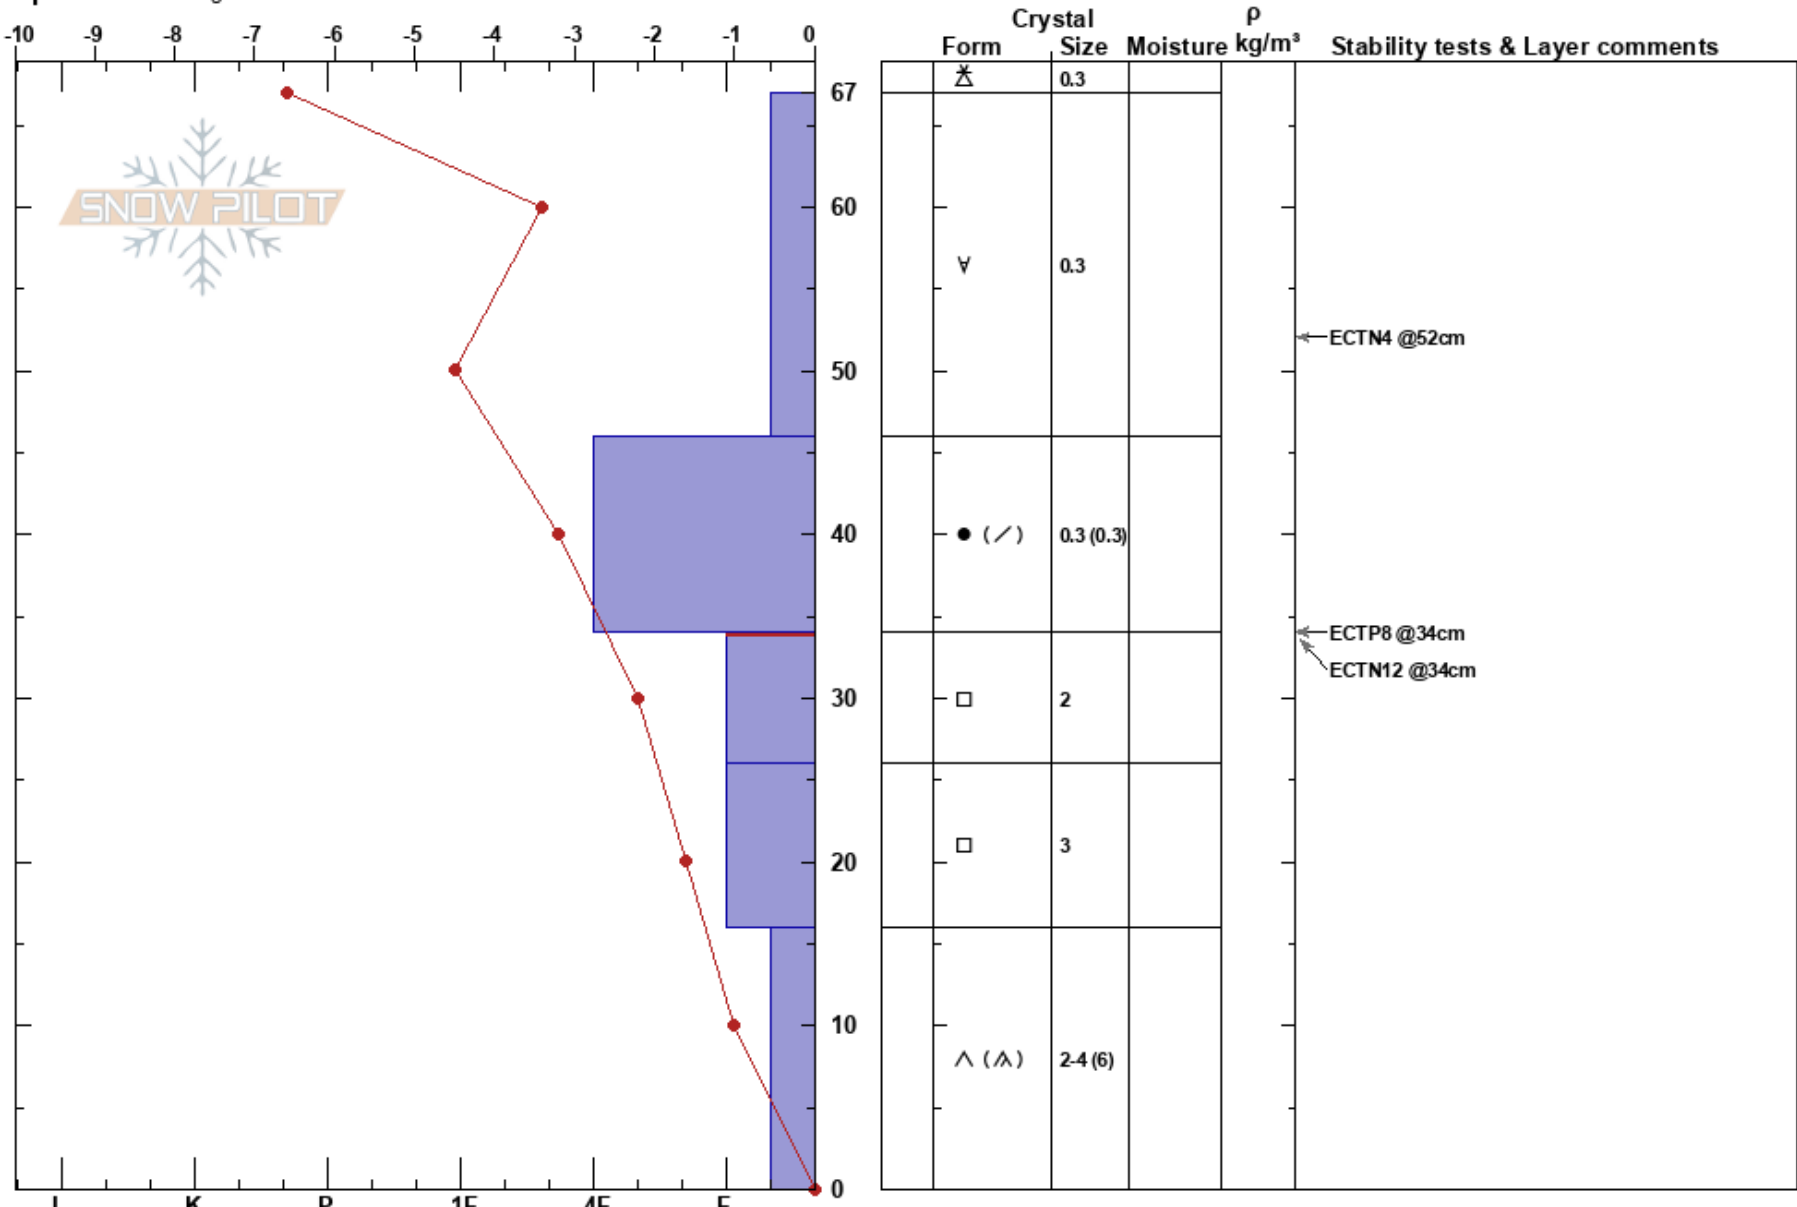

YC Shoulder
 Madison Range-N
 MT
 Elevation: 9400 ft
 Aspect: 60°
 Specifics: Pit dug in a Ski Area

Lindsay Wichman
 12/07/2023 - 2:15pm
 Co-ord: 45.23168N, -111.44638W
 Slope Angle: 14°
 Wind Loading: yes

Stability: **HS:67**
 Air Temperature: -7.6°C PF: 20 34-26cm: Problematic layer
 Sky Cover: OVC
 Precipitation: S2
 Wind: SW Moderate

Notes: Pit dug within ski area boundary on a slope that has not opened for the season yet by Lindsay Wichman and Griffin Ditmar. Grom Score = 2