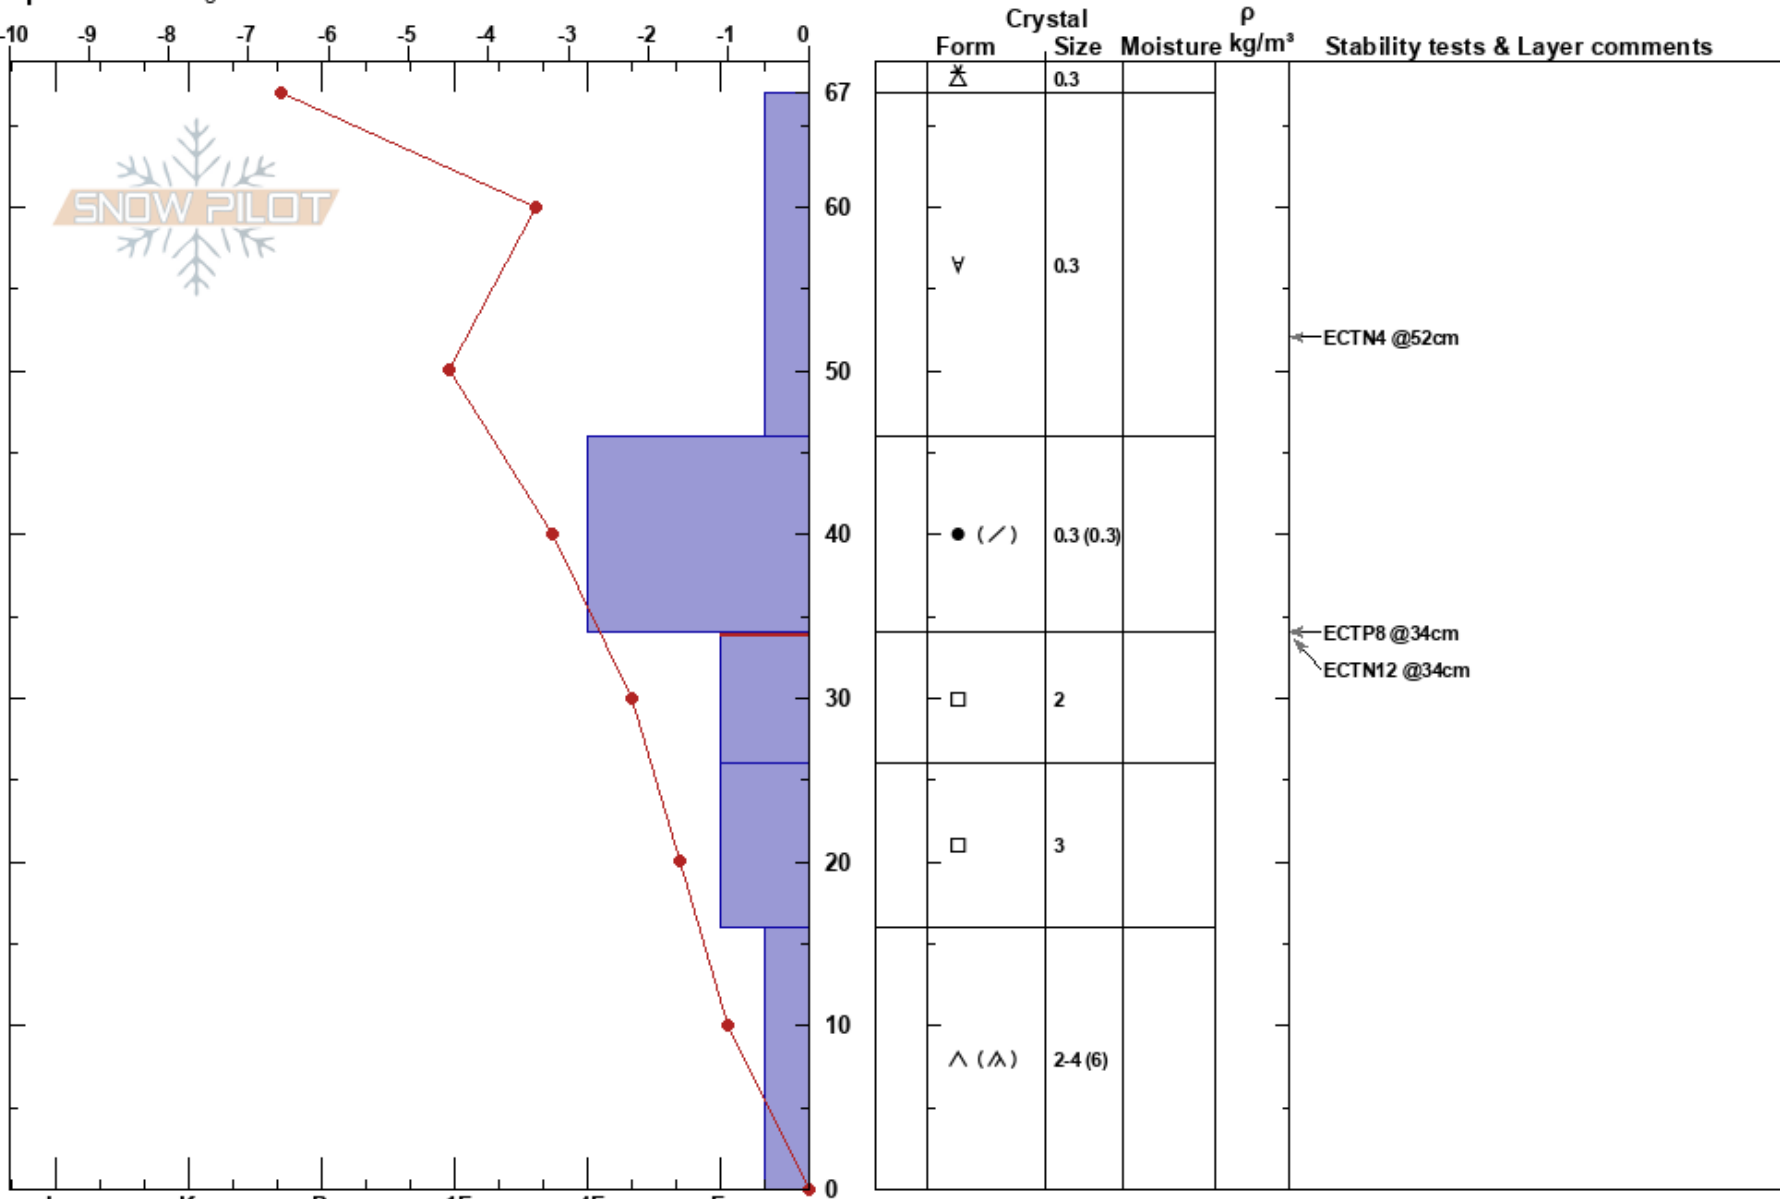

YC Shoulder
 Madison Range-N
 MT
 Elevation: 9400 ft
 Aspect: 60°

Lindsay Wichman
 12/07/2023 - 2:15pm
 Co-ord: 45.23168N, -111.44638W
 Slope Angle: 14°
 Wind Loading: yes

Stability: **HS:67**
 Air Temperature: -7.6°C PF: 20 34-26cm: Problematic layer
 Sky Cover: OVC
 Precipitation: S2
 Wind: SW Moderate

Specifics: Pit dug in a Ski Area

Notes: Pit dug within ski area boundary on a slope that has not opened for the season yet by Lindsay Wichman and Griffin Ditmar. Grom Score = 2