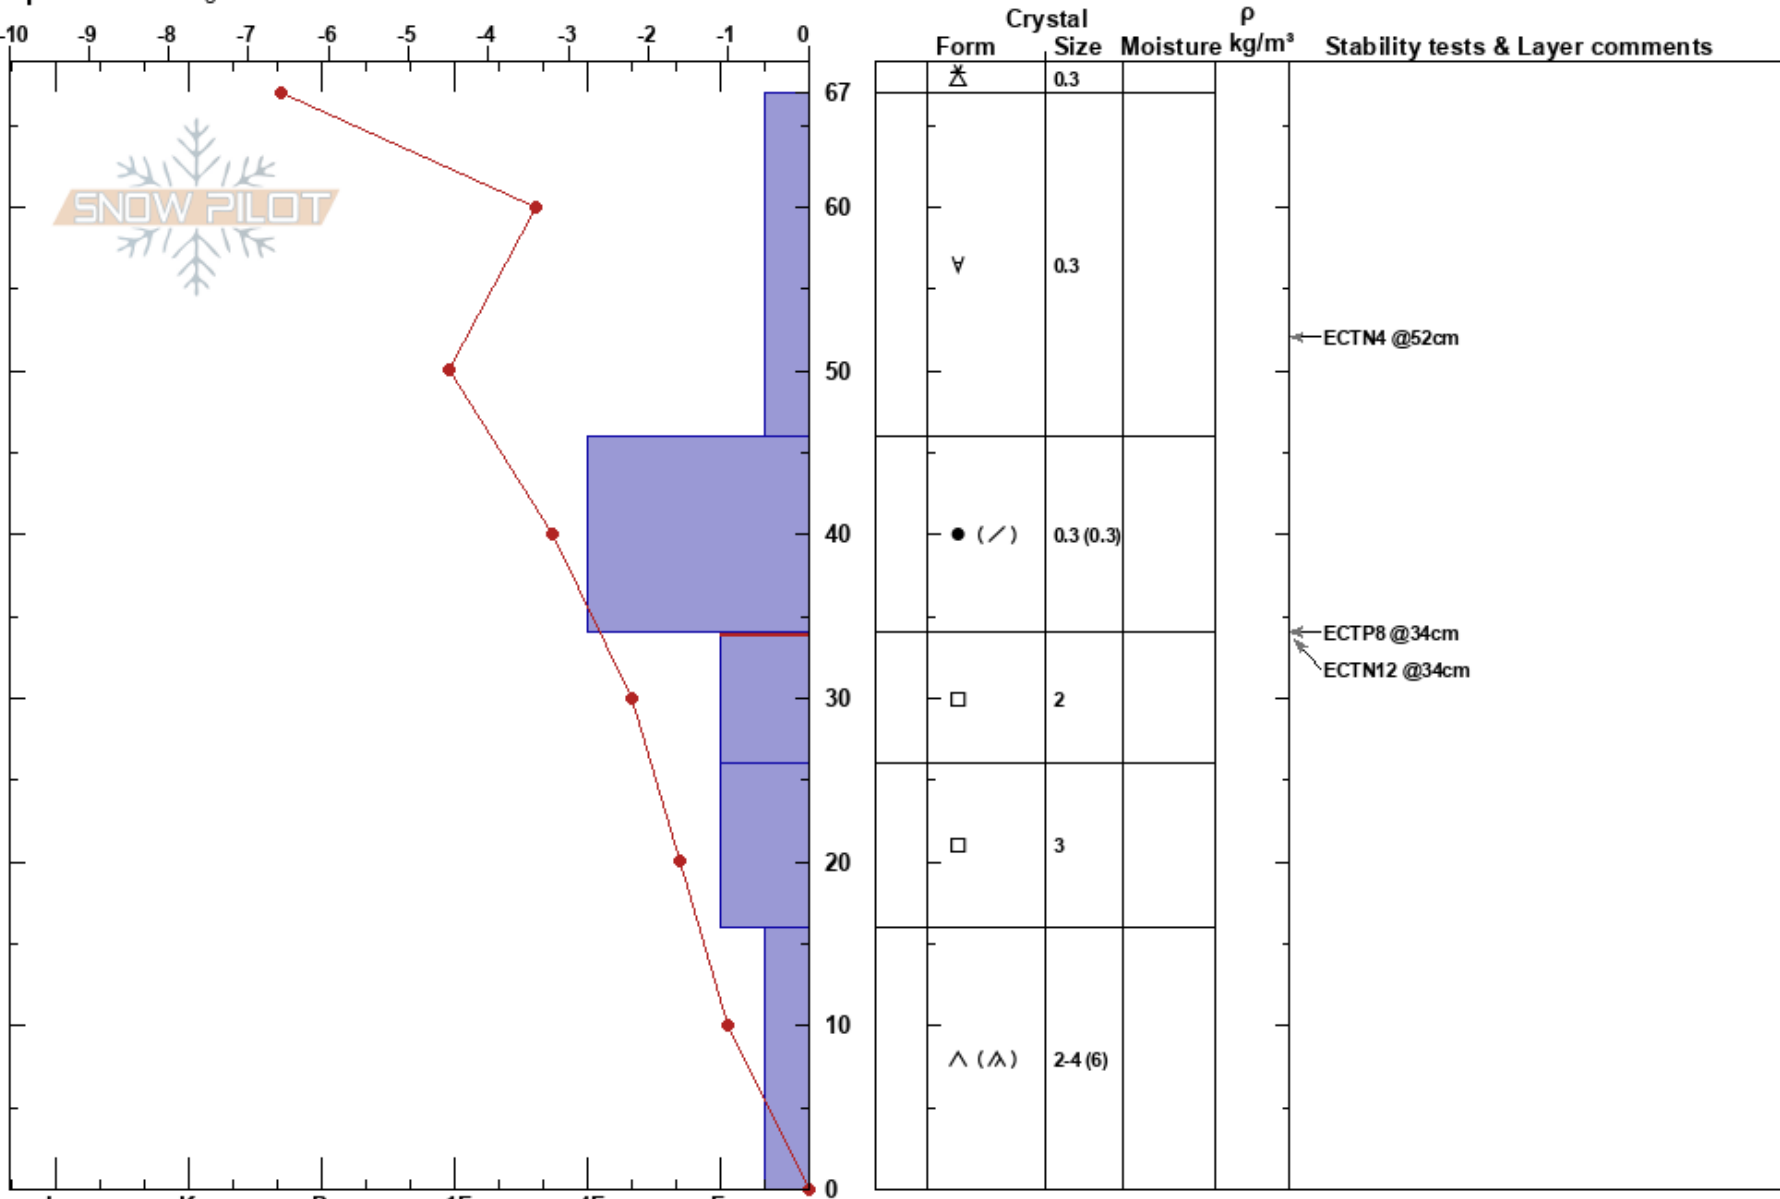

YC Shoulder  
 Madison Range-N  
 MT  
 Elevation: 9400 ft  
 Aspect: 60°

Lindsay Wichman  
 12/07/2023 - 2:15pm  
 Co-ord: 45.23168N, -111.44638W  
 Slope Angle: 14°  
 Wind Loading: yes

Stability: **HS:67**  
 Air Temperature: -7.6°C PF: 20 34-26cm: Problematic layer  
 Sky Cover: OVC  
 Precipitation: S2  
 Wind: SW Moderate

Specifics: Pit dug in a Ski Area

Notes: Pit dug within ski area boundary on a slope that has not opened for the season yet by Lindsay Wichman and Griffin Ditmar. Grom Score = 2